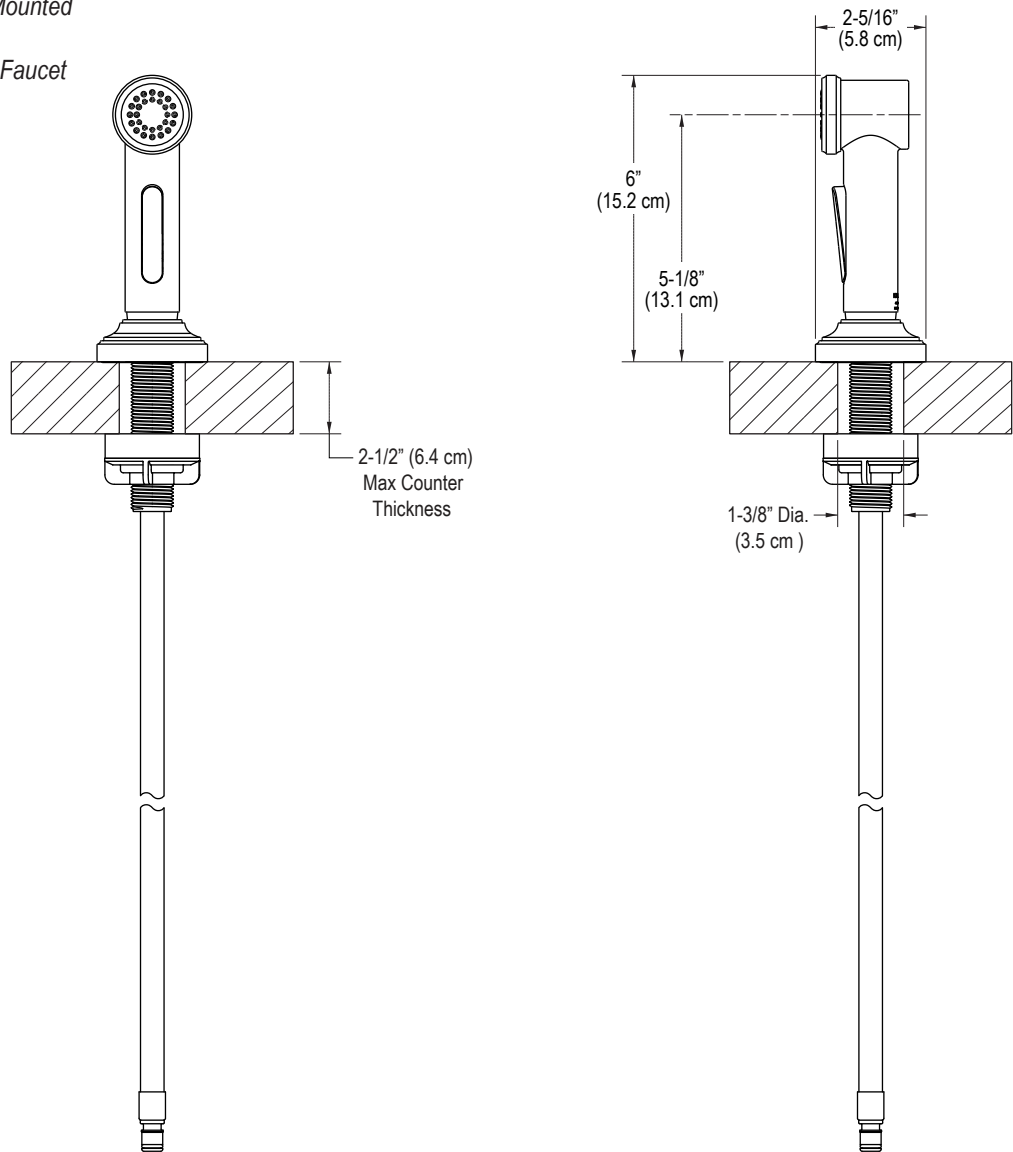

#### FEATURES

- Solid Brass Construction for Durability and Reliability
- Flexible Connections and Quick Connect Fitting for Easy Installation
- Single-Function Spray
- Sprayface Resists Hard Water Buildup and is Easy to Clean
- Non-Metallic Hose and Ball Joint Makes for Quiet and Easy-to-Use
- Securely Snaps Back into Escutcheon when Not in Use
- Easily Connects to Quincy™ Deck-Mounted Bridge Faucet
- Complements the Quincy™ Kitchen Faucet Collection

#### SPECIFIED MODEL

Model	Description	Finishes		
P25010-00	Quincy™ Sidespray	<input type="checkbox"/> CP Polished Chrome	<input type="checkbox"/> AD Nickel Silver	<input type="checkbox"/> AG Brushed Nickel