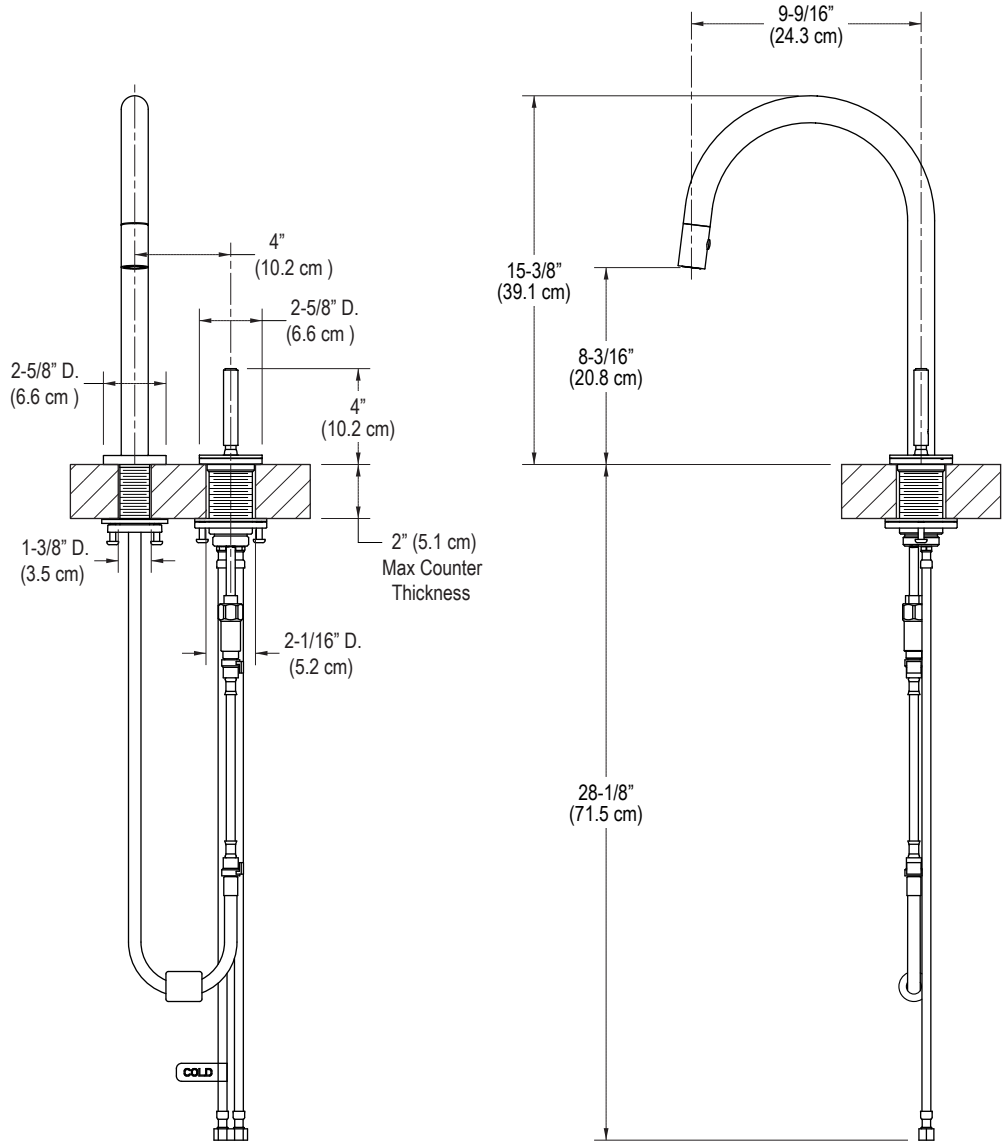

FEATURES

- Solid Brass Construction for Durability and Reliability
- Utilizes Installation Ring and flexible Inlet Connections for Ease of Installation
- One-Piece, Self-Contained Ceramic Disc Valve Allows for Both Volume and Temperature Control
- Sprayhead Provides Both Laminar and Spray Functions at the Touch of a Button
- 'In the Deck' Joystick Valving is Simple in Form but Strong in Function
- Balljoint Technology for Ease of Movement
- High-Arch Spout Design with 360 Degree Rotation Offers Superior Clearance for a Variety of Sink Activities
- 2.2 Gallons (8.3 L) Per Minute Flow Rate
- Complements the One™ Faucet Collection

CODES/STANDARDS APPLICABLE

Specified Model Meets or Exceeds the Following:

- ADA Compliant Lever Handle

SPECIFIED MODEL

Model	Description	Finishes		
P25200-00	One™ Pulldown Kitchen Faucet	<input type="checkbox"/> CP Polished Chrome	<input type="checkbox"/> AD Nickel Silver	<input type="checkbox"/> AG Brushed Nickel
Recommended Accessories				
P25215-00	One™ Soap/Lotion Dispenser	<input type="checkbox"/> CP Polished Chrome	<input type="checkbox"/> AD Nickel Silver	<input type="checkbox"/> AG Brushed Nickel
1102407	Kit for Countertops over 2" Thick	<input type="checkbox"/> NA		