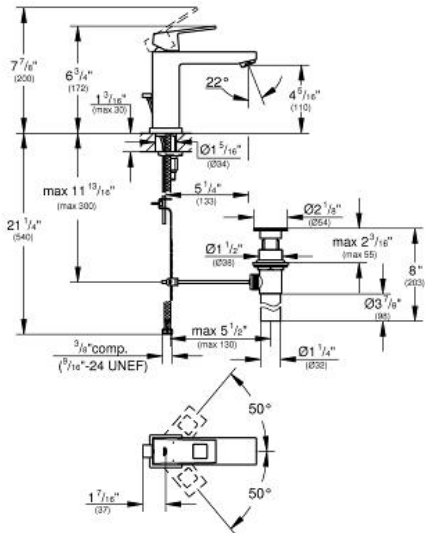

EUROCUBE
Lavatory Centerset
M-Size

MODEL # 23670000

Pure Freude an Wasser

GROHE America, Inc | 200 North Gary Avenue, Suite G, Roselle, IL 60172
Phone: +1 (800) 444-7643 | Fax: +1 (800) 225-2778 | us-customerservice@grohe.com

Product Description:
Lavatory Centerset
M-Size

Standard Specification:

- Single hole installation
- Metal lever handle
- **GROHE SilkMove** 28 mm ceramic cartridge
- With temperature limiter
- **GROHE StarLight** finish
- **GROHE EcoJoy**
- 1 1/4" pop-up waste set
- Stainless steel flex lines
- **GROHE QuickFix** installation system