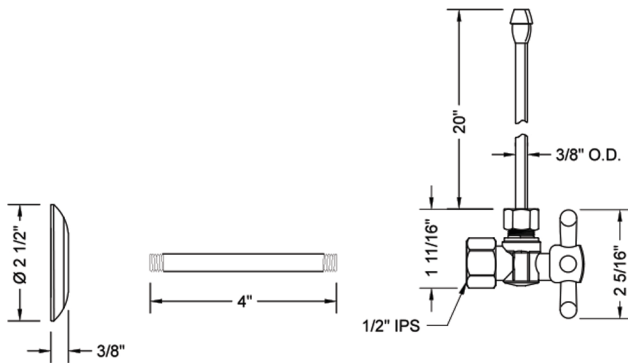

Quarter Turn Angle Pattern 1/2" IPS x 3/8" O.D. Faucet Supply Kit with Standard Cross Handle, 20" Supply Tubes, Escutcheons

Model #: 616-62-

FEATURES:

- Complete Faucet Supply Kit
- Kit contains:
 - (2) Quarter Turn Angle Pattern 1/2" IPS x 3/8" O.D. Supply Valve with Standard Cross Handle P/N 616
 - (2) 20" Copper Supply Tubes P/N 662
 - (2) Escutcheons P/N 741 (ULB P/N 6015)
 - (2) 1/2" Brass Nipples P/N 801-12.4

SPECIFICATION DRAWING:

| COMPONENTS | |
|-------------------------------------|------|
| DESCRIPTION | QTY: |
| ANGLE VALVE - STANDARD CROSS HANDLE | 2 |
| 20" X 1/2" O.D. SUPPLY TUBE | 2 |
| 2 1/2" SURE GRIP ESCUTCHEON | 2 |
| 4" NIPPLE | 2 |