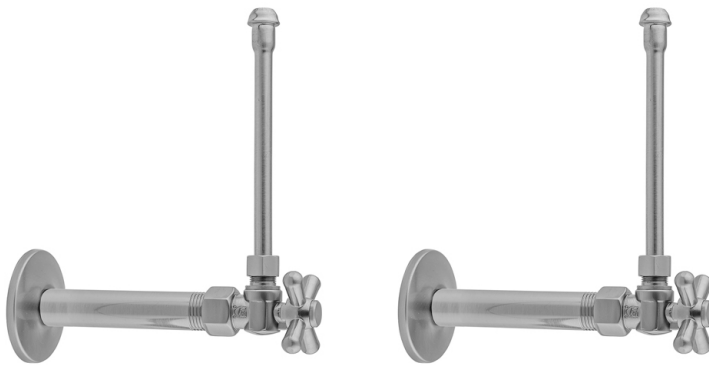

Quarter Turn Angle Pattern 1/2" IPS x 3/8" O.D. Faucet Supply Kit with Standard Cross Handle, 20" Supply Tubes, Escutcheons

Model #: 616-62-

FEATURES:

- Complete Faucet Supply Kit
- Kit contains:
 - (2) Quarter Turn Angle Pattern 1/2" IPS x 3/8" O.D. Supply Valve with Standard Cross Handle P/N 616
 - (2) 20" Copper Supply Tubes P/N 662
 - (2) Escutcheons P/N 741 (ULB P/N 6015)
 - (2) 1/2" Brass Nipples P/N 801-12.4

AVAILABLE FINISHES:

| | | |
|-------------------------|-------------------------|-----------------------|
| Polished Chrome (PCH) | Satin Chrome (SC) | Bronze Umber (BU) |
| Satin Nickel (SN) | Pewter (PEW) | Caramel Bronze (CB) |
| Polished Nickel (PN) | Antique Brass (AB) | Antique Copper (ACU) |
| Oil-Rubbed Bronze (ORB) | Polished Brass (PB) | Polished Copper (PCU) |
| Vintage Bronze (VB) | Satin Brass (SB) | Rose Gold (RG) |
| Matte Black (MBK) | Satin Gold (SG) | Polished Gold (PG) |
| Black Nickel (BKN) | Bombay Gold (BG) | Jewelers Gold (JG) |
| Europa Bronze (EB) | White (WH) | Sedona Beige (SDB) |
| Tristan Brass (TB) | Unlacquered Brass (ULB) | |

SPECIFICATION DRAWING:

| COMPONENTS | |
|-------------------------------------|------|
| DESCRIPTION | QTY: |
| ANGLE VALVE - STANDARD CROSS HANDLE | 2 |
| 20" X 1/2" O.D. SUPPLY TUBE | 2 |
| 2 1/2" SURE GRIP ESCUTCHEON | 2 |
| 4" NIPPLE | 2 |