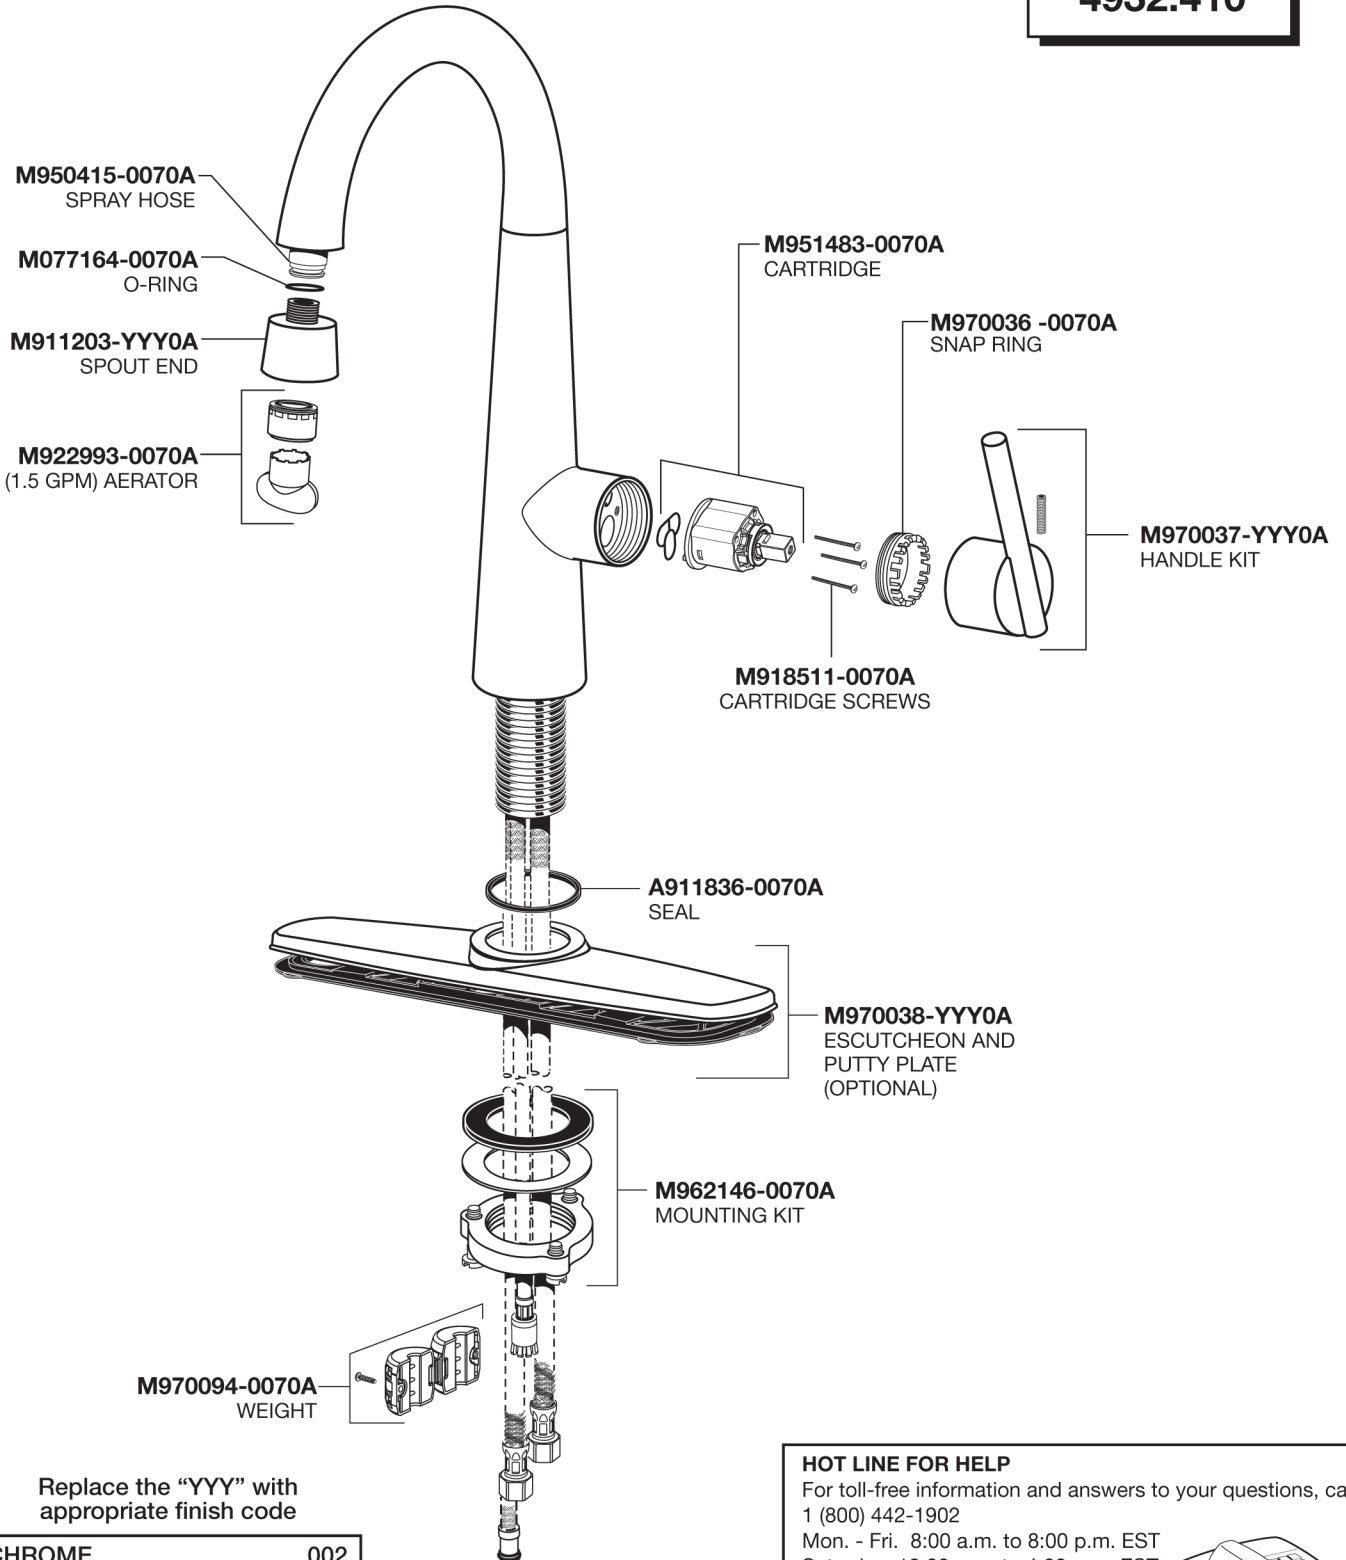

MODEL NUMBER

4932.410

Replace the "YYY" with appropriate finish code

CHROME	002
STAINLESS STEEL	075

HOT LINE FOR HELP

For toll-free information and answers to your questions, call:
1 (800) 442-1902

Mon. - Fri. 8:00 a.m. to 8:00 p.m. EST
Saturday 10:00 a.m. to 4:00 p.m. EST