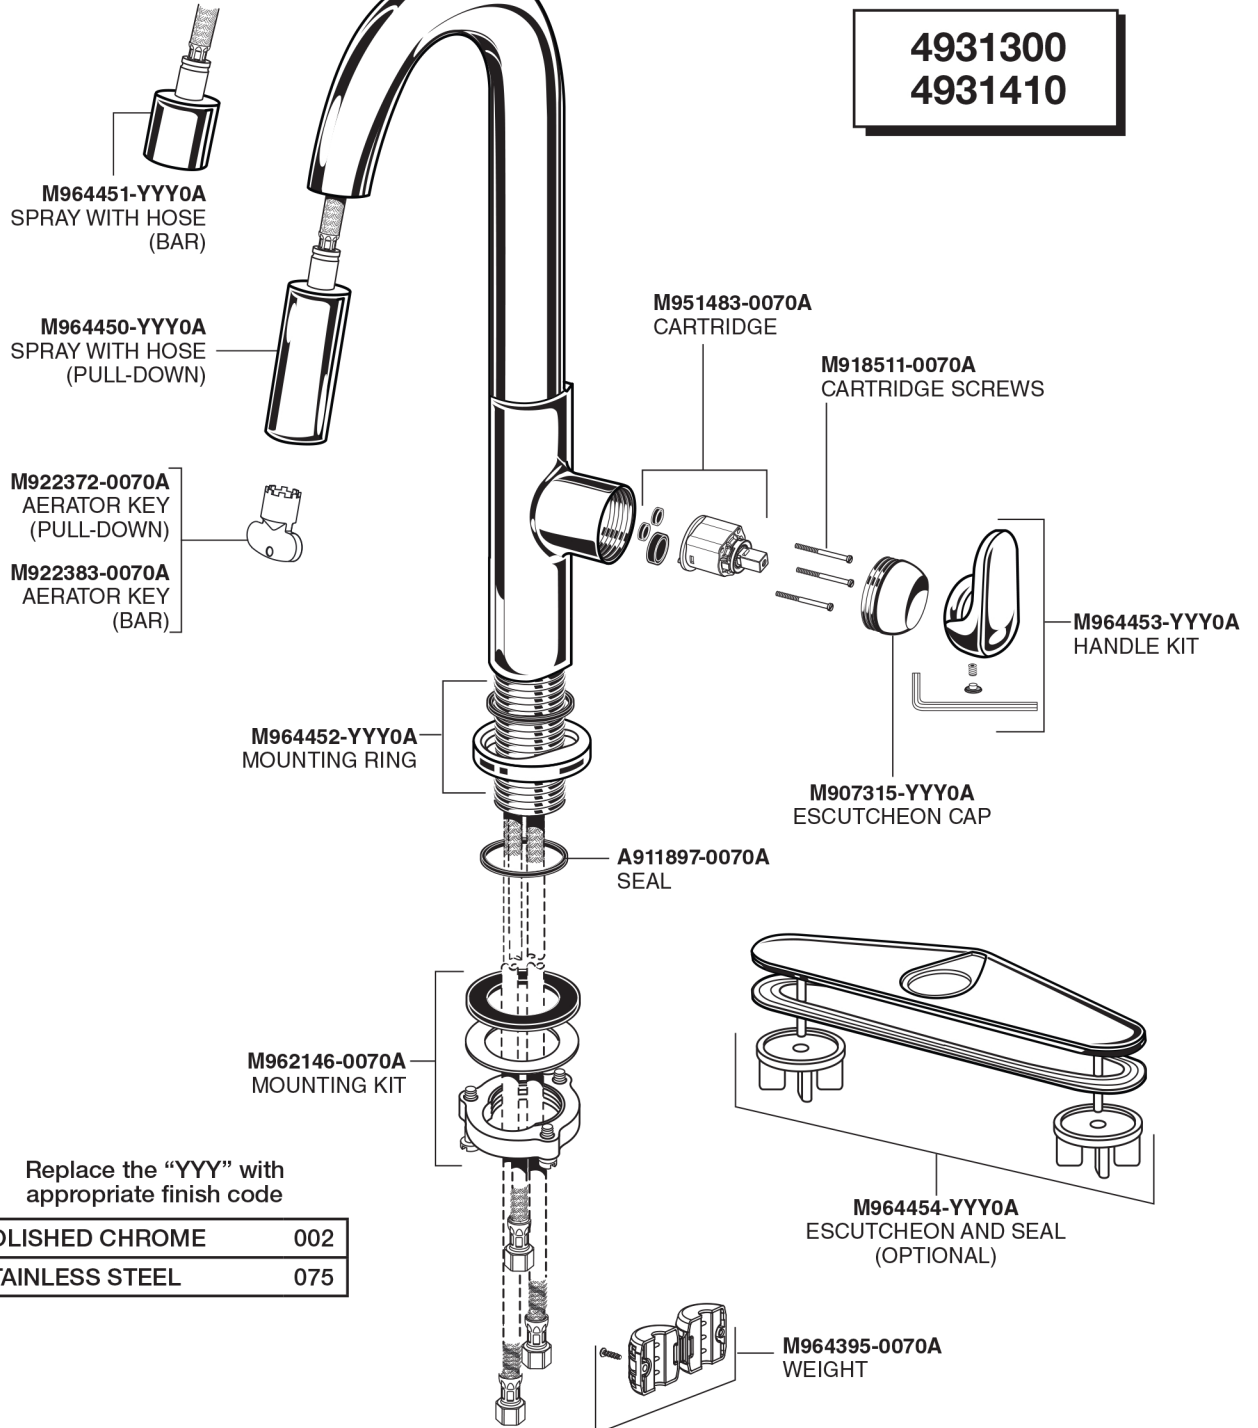

## BEALE™ MANUAL PULL-DOWN KITCHEN & BAR FAUCETS

MODEL NUMBER

**4931300**  
**4931410**

Replace the "YYY" with appropriate finish code

POLISHED CHROME	002
STAINLESS STEEL	075