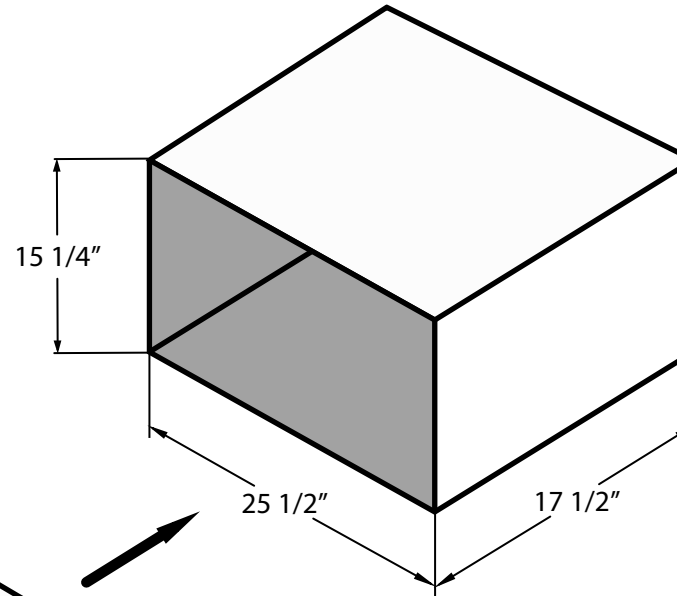

WTC Unit Dimensions

Height: 14 1/2"

Width: 24 1/4"

Depth: 20 3/8"

Wall Sleeve (WTCSLV) / Cutout Dimensions

Opening Height: 15 1/4"

Opening Width: 25 1/2"

Opening Depth: 17 1/2"