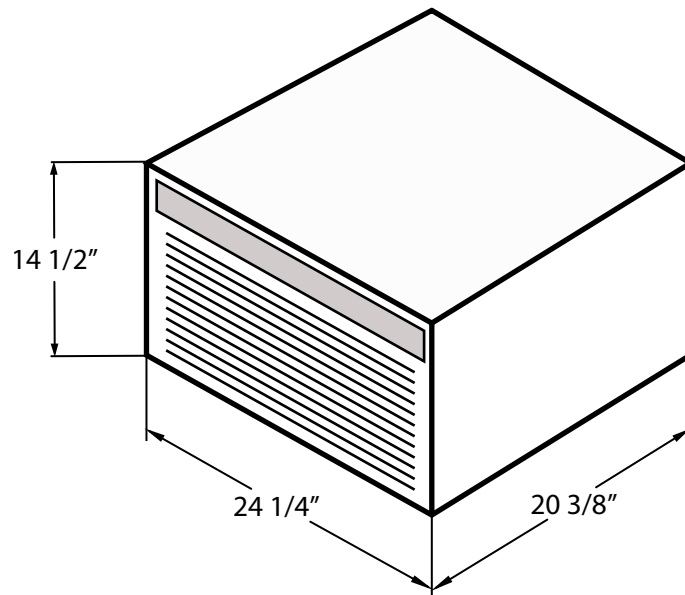

WTC Unit Dimensions

Height: 14 1/2"

Width: 24 1/4"

Depth: 20 3/8"

Wall Sleeve (WTCSLV) / Cutout Dimensions

Opening Height: 15 1/4"

Opening Width: 25 1/2"

Opening Depth: 17 1/2"