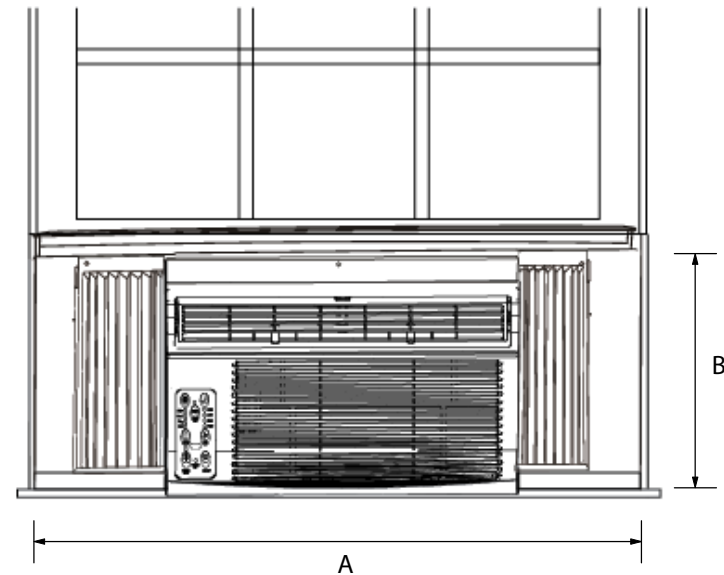

Document Type: Dimensional Drawing

Model: WAC8001W, WAC12001W

Version: 2.0 12102019

Product Dimensions

A: Depth: 23" (584 mm)

B: Height: 16 1/8" (409 mm)

C: Width: 22 5/8" (574 mm)

Window Dimensions

A: Window Width: 26 7/8" (683 mm) / min - 36" (914 mm) / max

B: Window Height: 16 1/2" (419 mm) / min