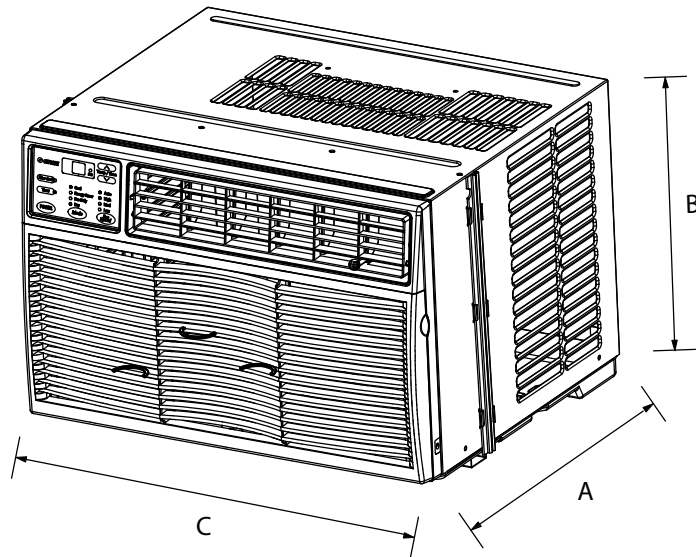

Document Type: Dimensional Drawing

Model: WAC8001W, WAC12001W

Version: 2.0 12102019

Product Dimensions

A: Depth: 23" (584 mm)

B: Height: 16 1/8" (409 mm)

C: Width: 22 5/8" (574 mm)

Window Dimensions

A: Window Width: 26 7/8" (683 mm) / min - 36" (914 mm) / max

B: Window Height: 16 1/2" (419 mm) / min