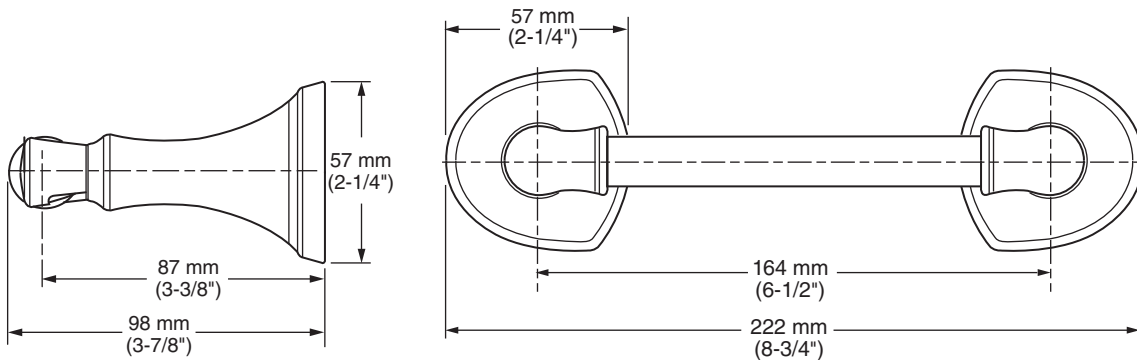

PRODUCT FEATURES:

Materials of Construction: Metal construction for durability & long life.

Concealed Mounting: No exposed set screws.

Easy to Install

Easy to Use: Pivoting toilet paper bar for quick and easy replacement.

- Coordinates with Estate® Suite of fixtures.
- Available Exclusively at Ferguson® Showrooms.

SUGGESTED SPECIFICATION

Toilet Paper Holder shall feature metal construction. Shall feature concealed mounting with no exposed set screws. Toilet Paper Holder bar shall pivot. Toilet Paper Holder shall be American Standard Model # 7722.230._____.