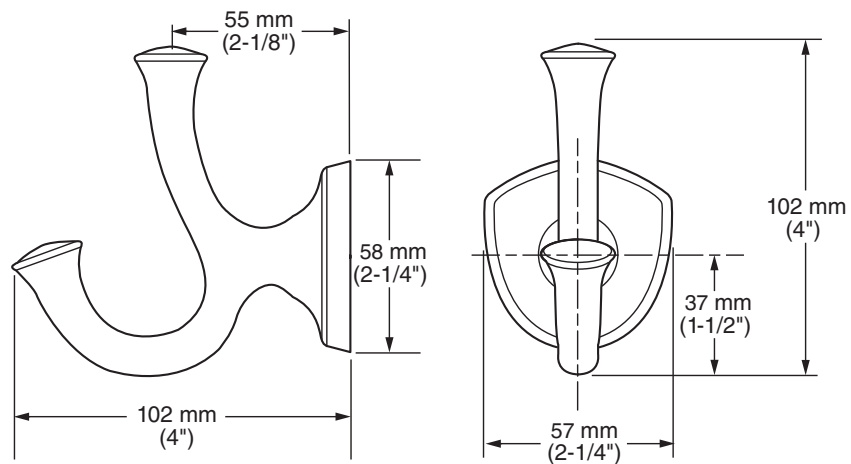

PRODUCT FEATURES:

Materials of Construction: Metal construction for durability & long life.

Concealed Mounting: No exposed set screws.

Easy to Install

- Coordinates with Estate® Suite of fixtures.
- Available Exclusively at Ferguson® Showrooms.

SUGGESTED SPECIFICATION

Robe Hook shall feature metal construction. Shall feature concealed mounting with no exposed set screws. Robe Hook shall be American Standard Model # 7722.210.____.