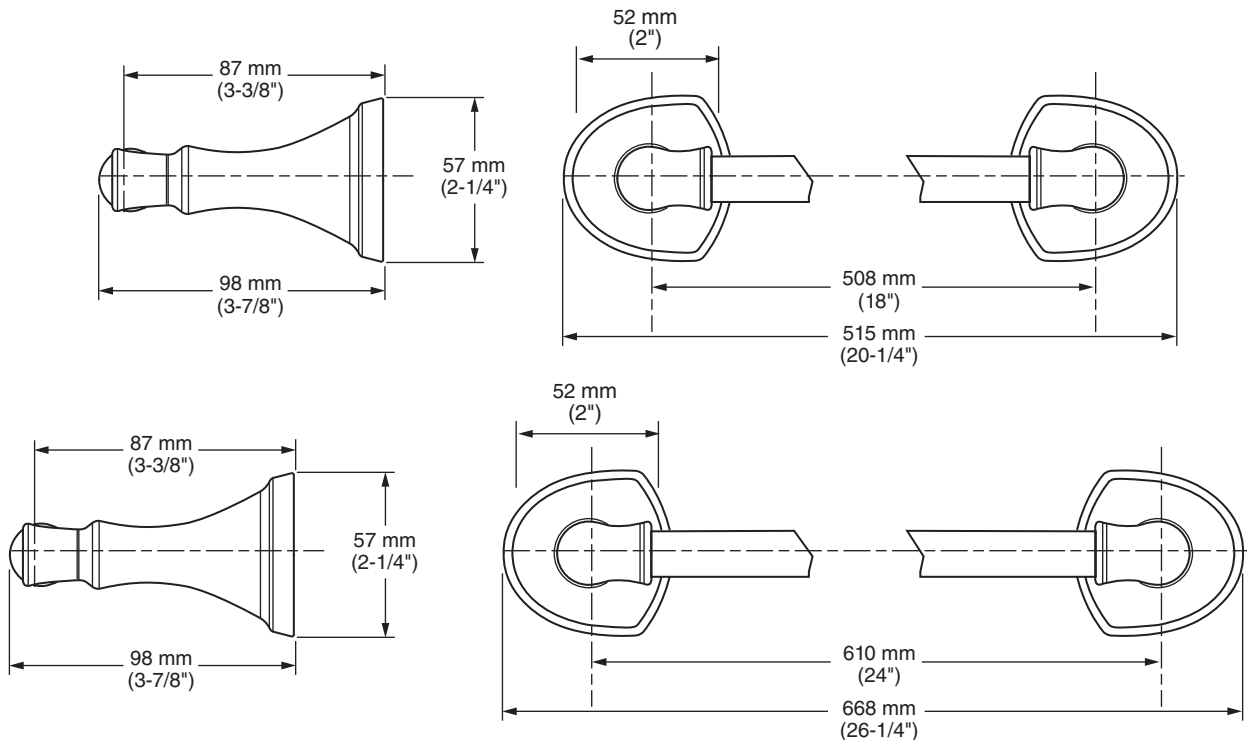

MODEL NUMBER:

- ☐ 7722.018 - 18" Towel Bar
- ☐ 7722.024 - 24" Towel Bar

Available Finishes

| | |
|-----|---------------------|
| 002 | Polished Chrome |
| 013 | PVD Polished Nickel |
| 278 | Legacy Bronze |
| 295 | PVD Satin Nickel |

SUGGESTED SPECIFICATION

18" and 24" Towel Bar shall feature metal construction. Rod shall be brass. Shall feature concealed mounting with no exposed set screws. Towel Bar shall be American Standard Model # 7722.....