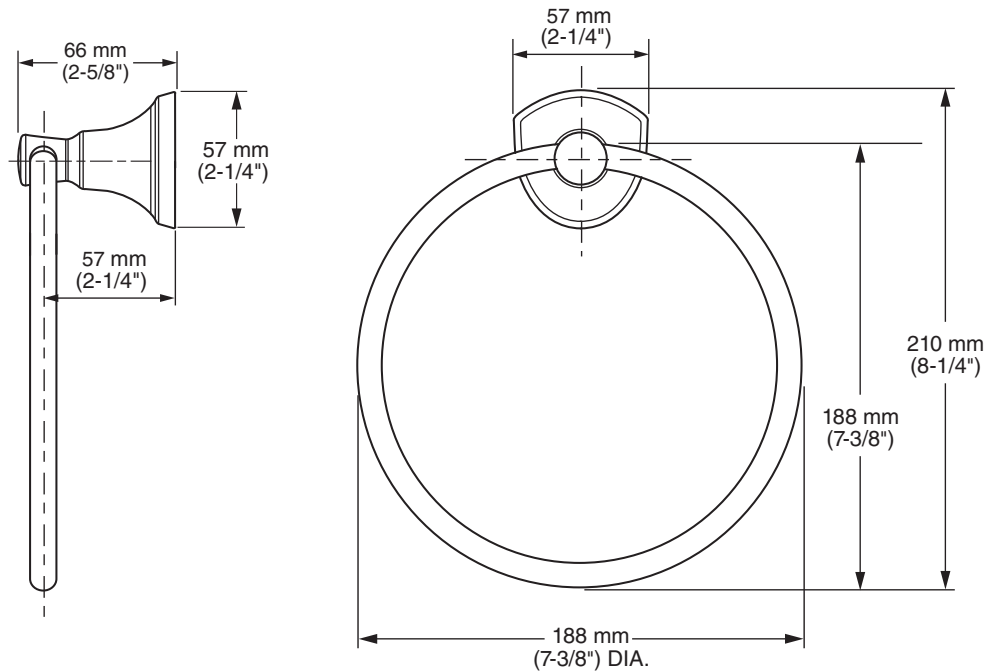

PRODUCT FEATURES:

Materials of Construction: Metal construction for durability & long life. Bushing on towel ring to prevent scratching and squeaking

Concealed Mounting: No exposed set screws.

Easy to Install

- Coordinates with Estate® Suite of fixtures.
- Available Exclusively at Ferguson® Showrooms.

SUGGESTED SPECIFICATION

Towel Ring shall feature metal construction. Shall feature concealed mounting with no exposed set screws. Towel Ring shall be American Standard Model # 7722.190. ....