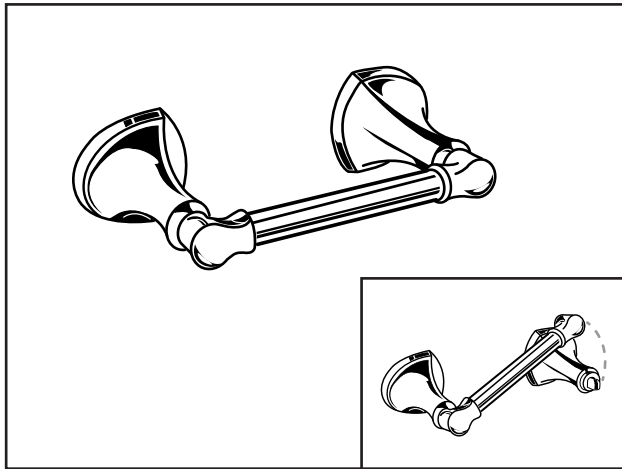

SUGGESTED SPECIFICATION

18" and 24" Towel Bar shall feature metal construction. Rod shall be brass. Shall feature concealed mounting with no exposed set screws. Towel Bar shall be American Standard Model # 7722.....

SUGGESTED SPECIFICATION

Towel Ring shall feature metal construction. Shall feature concealed mounting with no exposed set screws. Towel Ring shall be American Standard Model # 7722.190.

MODEL NUMBER:

□ 7722.210 - ROBE HOOK

Concealed Mounting: No exposed set screws.

Easy to Install

- Coordinates with Estate® Suite of fixtures.
- Available Exclusively at Ferguson® Showrooms.

SUGGESTED SPECIFICATION

Robe Hook shall feature metal construction. Shall feature concealed mounting with no exposed set screws. Robe Hook shall be American Standard Model # 7722.210.____.