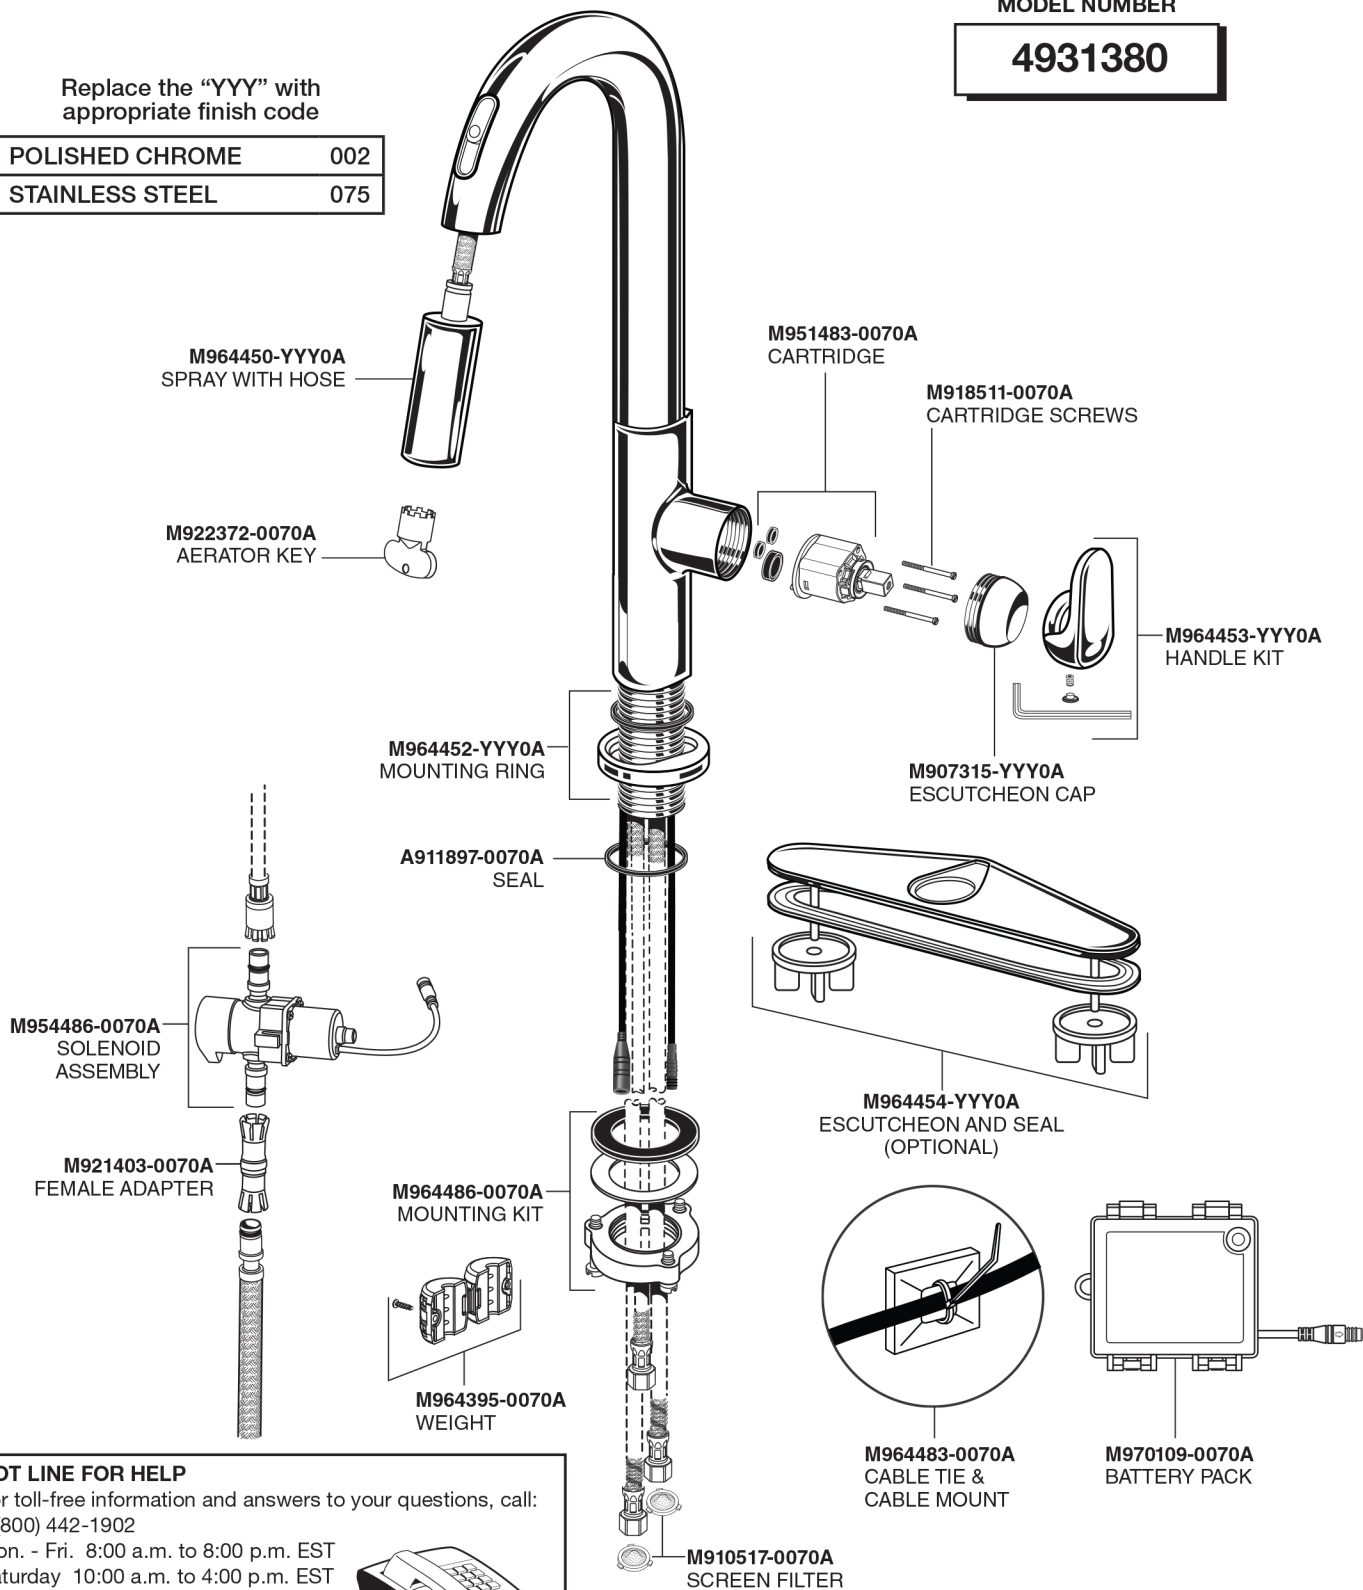

BEALE™ ELECTRONIC PULL-DOWN KITCHEN FAUCET

MODEL NUMBER

4931380

Replace the "YYY" with appropriate finish code

POLISHED CHROME	002
STAINLESS STEEL	075

HOT LINE FOR HELP

For toll-free information and answers to your questions, call:
1 (800) 442-1902