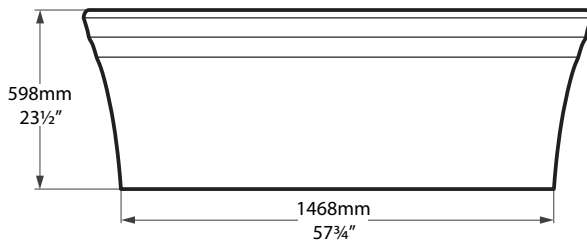

Lario 100 vanity

Florin faucet

Warndon

WAR-N-xx-OF / WAR-N-xx-NO

Rim Detail

Side view

Front view

Section AA