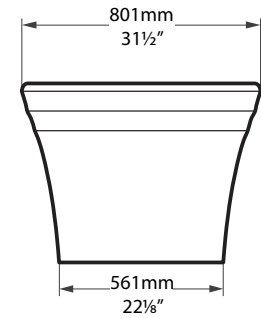

Lario 100 vanity

Florin faucet

Warndon

WAR-N-xx-OF / WAR-N-xx-NO

Rim Detail

Side view

Front view

Section AA

Section BB
Shown with
STD-UNI waste kit

*All measurements subject to +/-5% tolerance