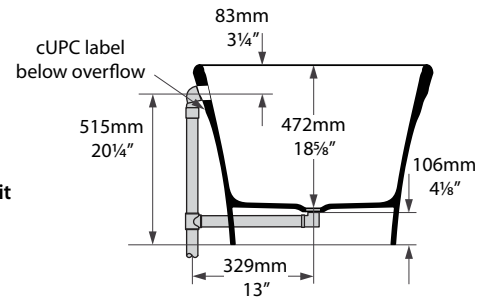

Lario 100 vanity

Florin faucet

Warndon

WAR-N-xx-OF / WAR-N-xx-NO

Rim Detail

Side view

Front view

Section AA

Section BB
Shown with
STD-UNI waste kit

*All measurements subject to +/-5% tolerance