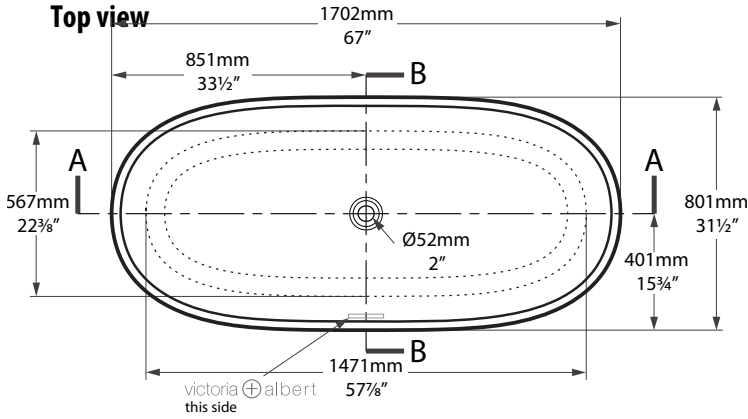

Warndon

WAR-N-xx-OF / WAR-N-xx-NO

Rim Detail