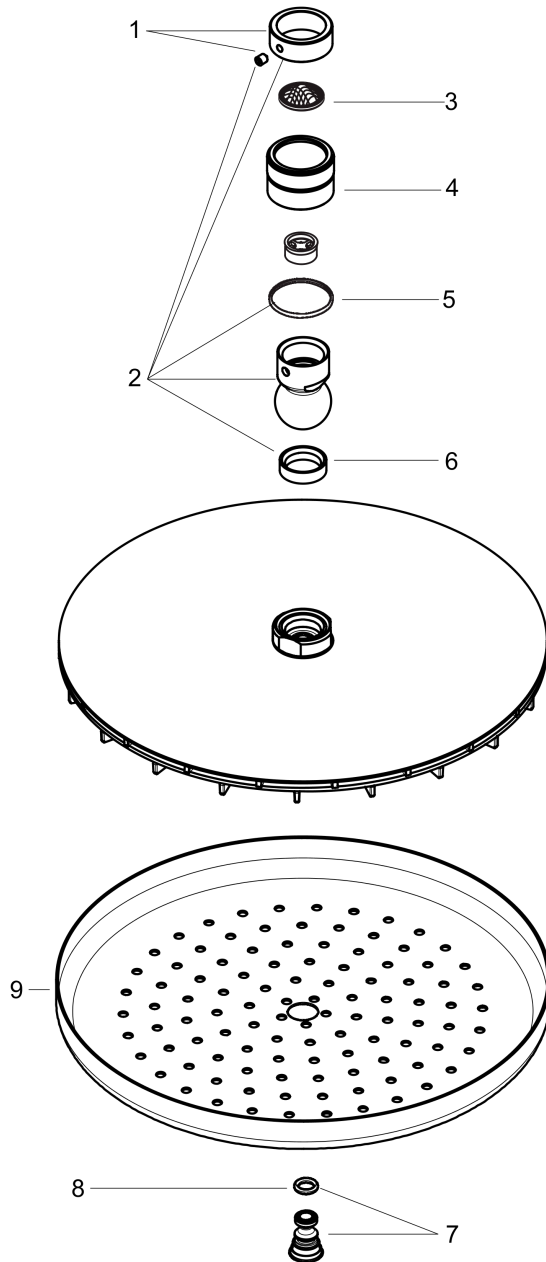

### Croma 220 AIR 1-Jet Showerhead, 2.0 GPM

Finishes : **brushed nickel** Part no. : **26478821**

#### Product image

#### Scale drawing

Croma

Croma 220 AIR 1-Jet Showerhead, 2.0 GPM

Finishes : brushed nickel Part no. : 26478821

## Exploded drawing

Year of production: >11/14

**Croma**

**Croma 220 AIR 1-Jet Showerhead, 2.0 GPM**

Finishes : **brushed nickel** Part no. : **26478821**

**Spare parts list**

Year of production: >11/14

Pos.	Description	Part no.	Price	PU
1	lock washer	98942820	-	1
2	ball joint	98941820	-	1
3	filter packing	94246000	-	1
4	nut	97958820	-	1
5	lever collar	97536000	-	1
6	seal	97606000	-	1
7	air jet (Eco)	95795820	-	1
8	O-ring 7x2	98419000	-	1
9	spray body	92882000	-	1