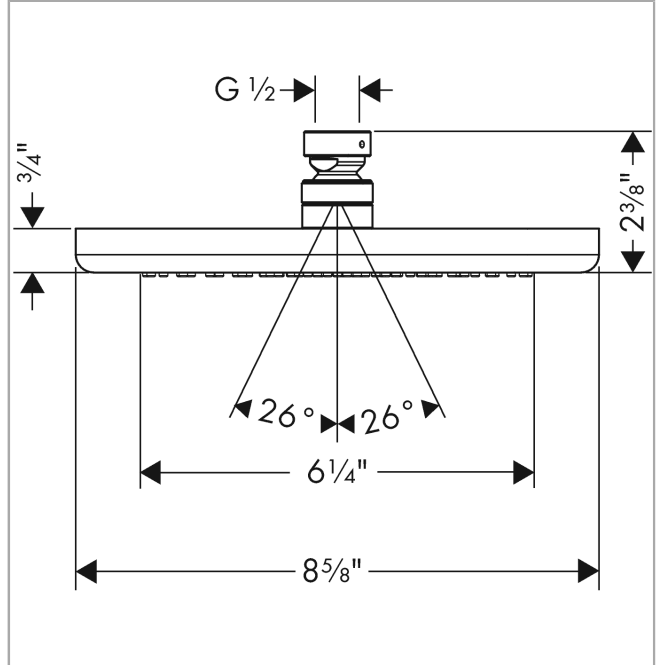

Scale drawing