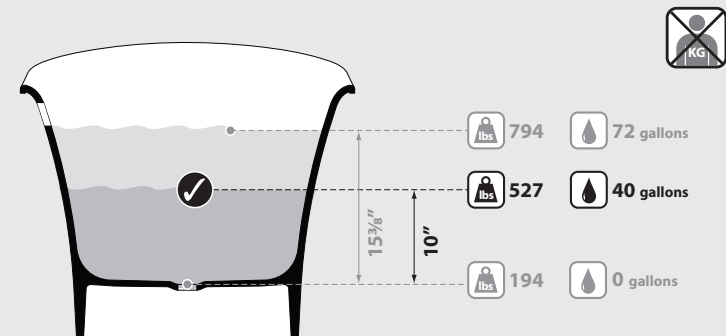

.dwg | .dxf | .skp www.vandabaths.com

Massachusetts Code: File No. P3-0313-465
cUPC listing by IAPMO: File No. 6574

VA/1181/05/March16