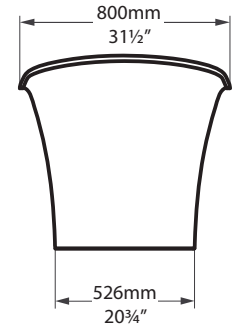

Amalfi 55

Tubo faucet

Toulouse

TOU-N-xx-OF / TOU-N-xx-NO

Top view

Front view

Side view

Section BB Shown with STD-UNI waste kit