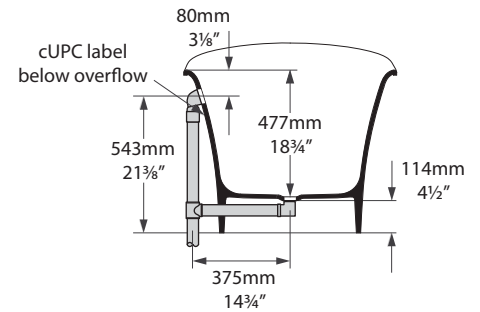

Amalfi 55

Tubo faucet

Toulouse

TOU-N-xx-OF / TOU-N-xx-NO

Top view

Front view

Side view

Section BB Shown with STD-UNI waste kit