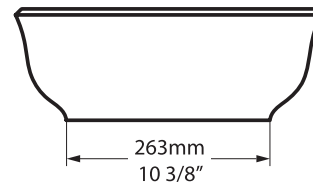

Amiata

Florin faucet - FLO-11

Amiata 60

VB-AMT-60-NO / VB-AMT60-xx-NO

Top view

Front view

Side view

Section AA

*All measurements subject to +/-5% tolerance