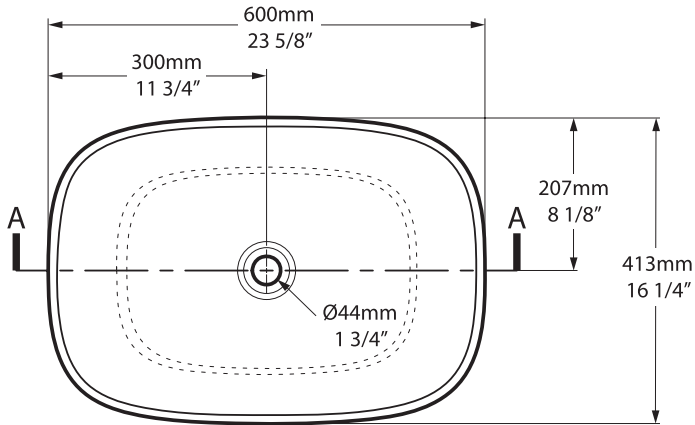

Amiata

Florin faucet - FLO-11

Amiata 60

VB-AMT-60-NO / VB-AMT60-xx-NO

Top view

Front view

Side view

Section AA

*All measurements subject to +/-5% tolerance