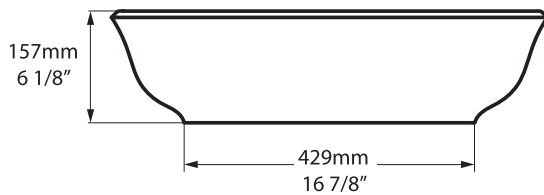

Amiata

Florin faucet - FLO-11

Amiata 60

VB-AMT-60-NO / VB-AMT60-xx-NO

Top view

Front view

Side view

Section AA

*All measurements subject to +/-5% tolerance