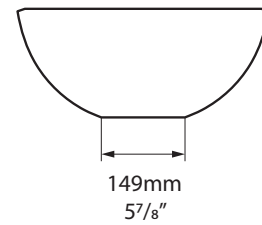

Florin faucet - FLO-11

Napoli 57

VB-NAP-57-NO / VB-NAP57-xx-NO

Top view

Front view

Side view

Section AA

*All measurements subject to +/-5% tolerance