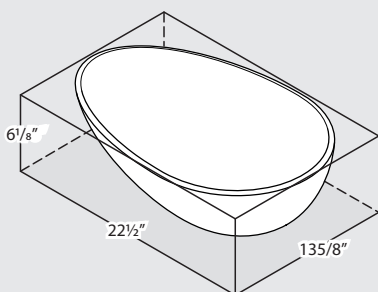

Florin faucet - FLO-11

Napoli 57

VB-NAP-57-NO / VB-NAP57-xx-NO

Top view

Front view

Side view

Section AA

*All measurements subject to +/-5% tolerance