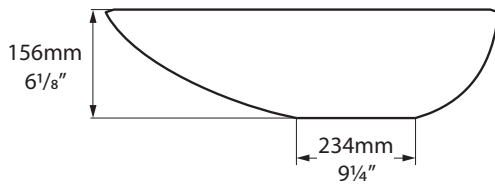

Florin faucet - FLO-11

Napoli 57

VB-NAP-57-NO / VB-NAP57-xx-NO

Top view

Front view

Side view

Section AA

*All measurements subject to +/-5% tolerance