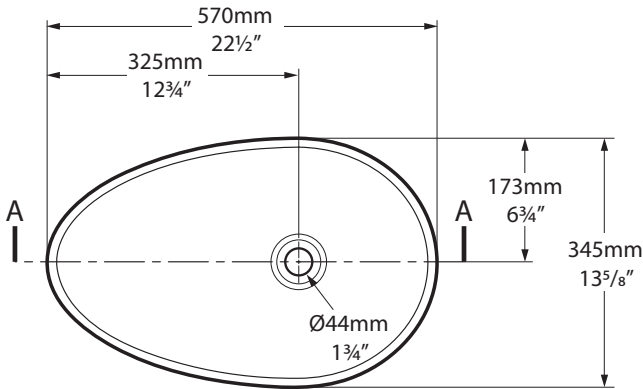

Florin faucet - FLO-11

Napoli 57

VB-NAP-57-NO / VB-NAP57-xx-NO

Top view

Front view

Side view

Section AA

*All measurements subject to +/-5% tolerance