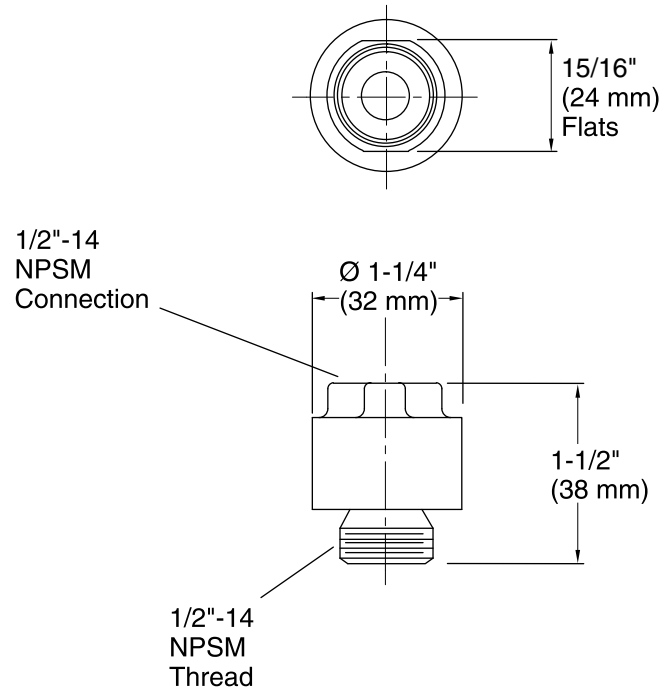

Features

- 1/2-inch square vacuum breaker.
- For use with Persona handshower system.
- KOHLER finishes resist corrosion and tarnishing.

Material

- Solid-brass construction.

Codes/Standards

ASSE 1014

KOHLER® Faucet Lifetime Limited Warranty

Technical Information

All product dimensions are nominal.

Notes

Install this product according to the installation guide.