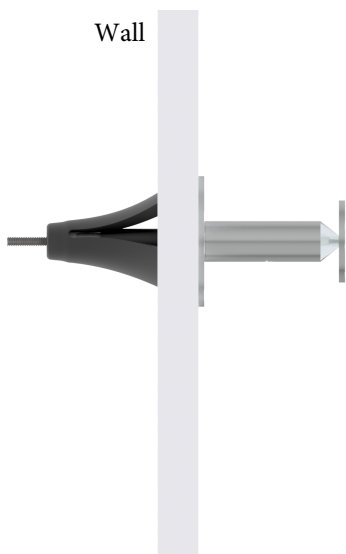

### Single Button Robe Hook

Model:  
**WMESBRH**

Part Numbers:

**WMESBRHPS**  
Polished Finish

**WMESBRHSN**  
Satin Finish

**Features:**

- Modern design combined with **PATENTED BridgeBind™** Manufacturing creates the ultimate in bath accessories
- No Lines for Dirt to Collect - Maintenance Free
- Hand Polished Stainless Steel

**MECHANICAL DATA**

**Diameter:** 2" (51mm)  
**Depth:** 2.25" (57mm)  
**Height:** 2" (51mm)  
**Button Diameter:** 1.25" (32mm)

**COMPOSITION**

18-8 (304) Stainless Steel

**INSTALLATION**

Includes Stainless Steel Screw to Install into **Adequate Structural Blocking**.  
 Includes 3M® VHB Waterproof Tape.  
 Can Be Installed with WINGITS® Fasteners when blocking is not available.

WINGITS® MODERN™ design is available in all Bath Accessories.

*PATENTED*  
**BridgeBind™ Technology**

A steel dowel is expertly embedded in a stainless steel tube then arc welded to the tube's far side for the perfect structural synthesis