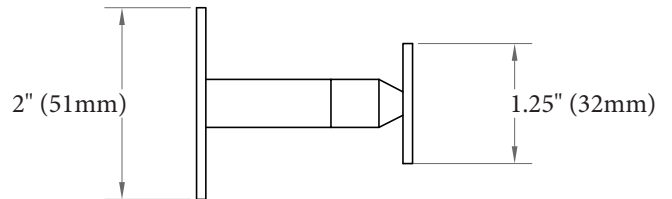

Included Hardware

3M® Waterproof Tape (1)

2.5" S/S Screw (1)

Allen Wrench (1)

Set Screw (1)

1.25" Screw (1)

**Optional Hardware
(Sold Separately)**

WINGITS® MASTER Anchor™ (MAW35)
(1)