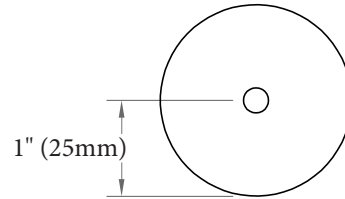

Front

Back

Top

Side

Included Hardware

3M® Waterproof Tape (1)

2.5" S/S Screw (1)

Allen Wrench (1)

Set Screw (1)

1.25" Screw (1)

**Optional Hardware
(Sold Separately)**

WINGITS® MASTER Anchor™ (MAW35)
(1)