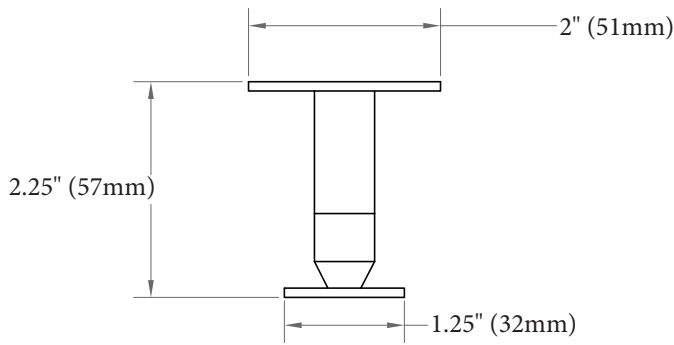

Front

Back

Top

Side

Included Hardware

3M® Waterproof Tape (1)

2.5" S/S Screw (1)

Allen Wrench (1)

Set Screw (1)

1.25" Screw (1)

**Optional Hardware
(Sold Separately)**

WINGITS® MASTER Anchor™ (MAW35)
(1)