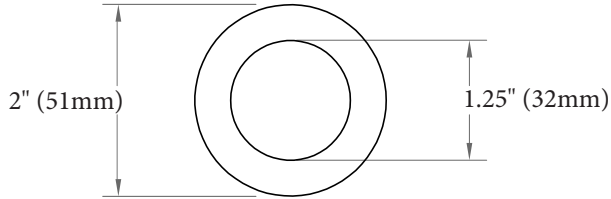

Front

Back

Top

Side

Included Hardware

3M® Waterproof Tape (1)

2.5" S/S Screw (1)

Allen Wrench (1)

Set Screw (1)

1.25" Screw (1)

**Optional Hardware
(Sold Separately)**

WINGITS® MASTER Anchor™ (MAW35)
(1)