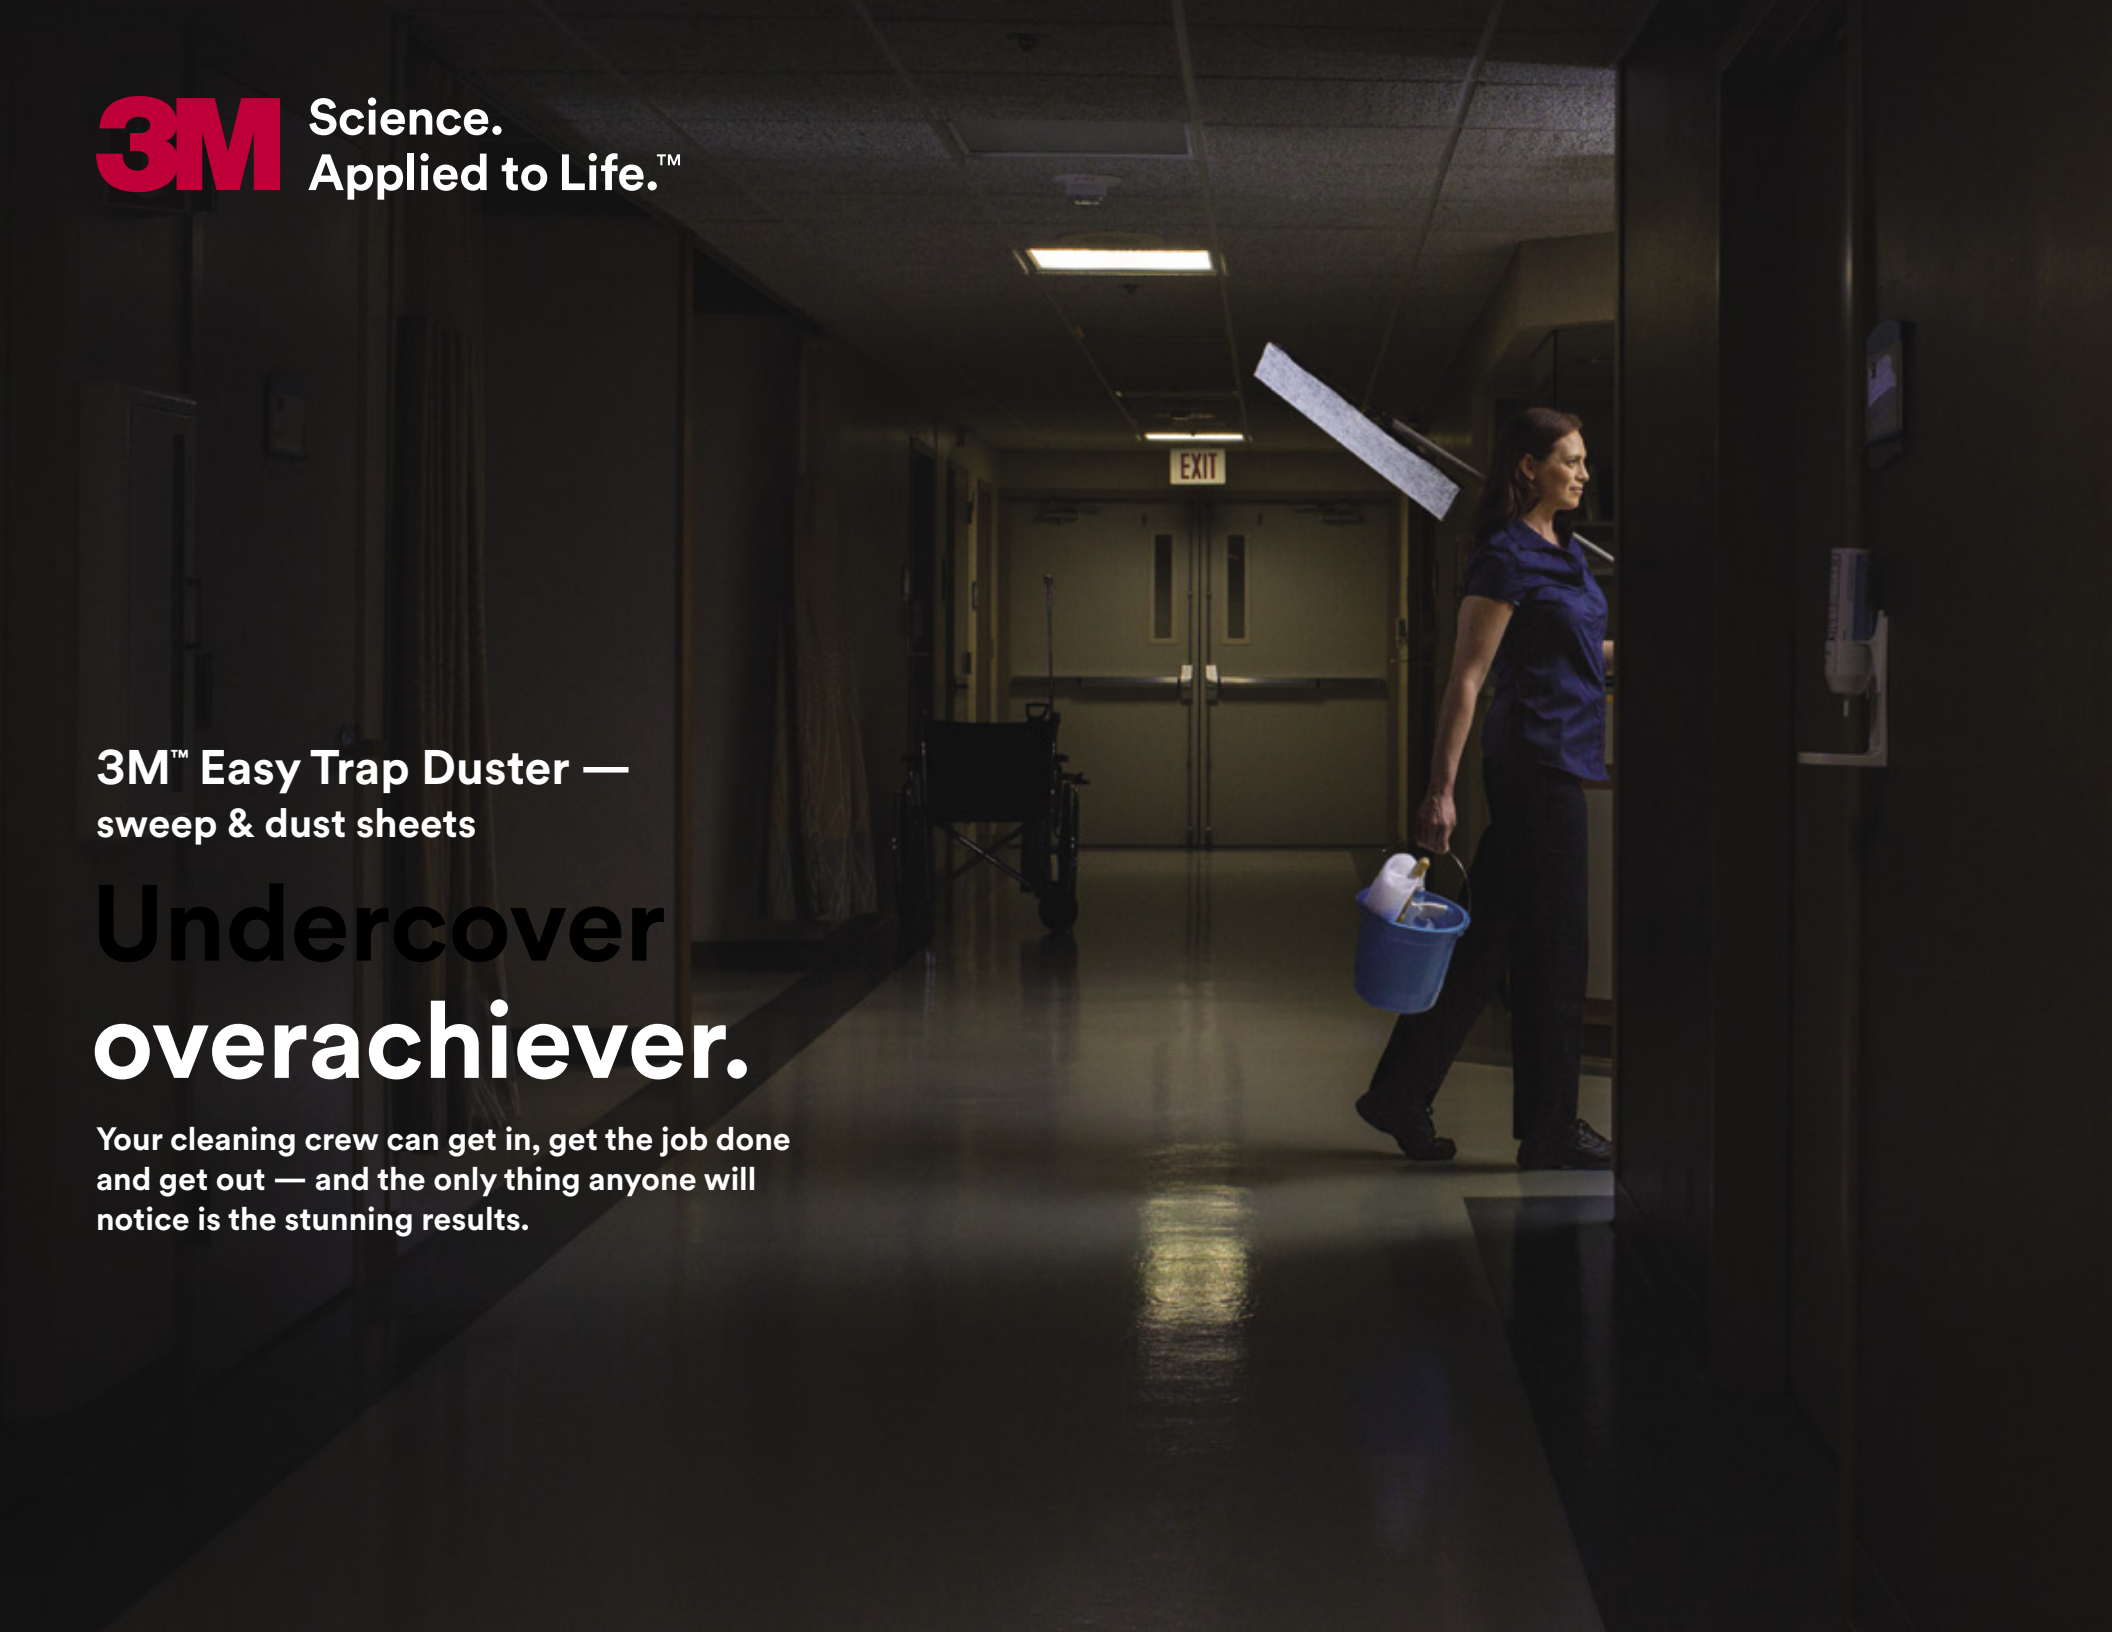

3M Science.
Applied to Life.™

**3M™ Easy Trap Duster —
sweep & dust sheets**

**Undercover
overachiever.**

Your cleaning crew can get in, get the job done
and get out — and the only thing anyone will
notice is the stunning results.

3M™ Easy Trap Duster — sweep & dust sheets

See what your crew can do.

Turn your cleaning crew into a highly trained strike force with 3M™ Easy Trap Duster — sweep & dust sheets. Reduce the risk of bad impressions by trapping up to 8X more dirt, dust and sand than you can using traditional dust mops. Spotless schools, hygienic hospitals, flawless foyers — give your crew the power to achieve amazing results with 3M™ Easy Trap Duster — sweep & dust sheets.

▶ **Hair beware**

With the power to trap more hair than traditional dust mops, these sheets are perfect for veterinarians and hair salons.

▶ **Here, there and everywhere**

Works on nearly every surface — perfect for retail, healthcare, schools, hotels, gyms, banks and more.