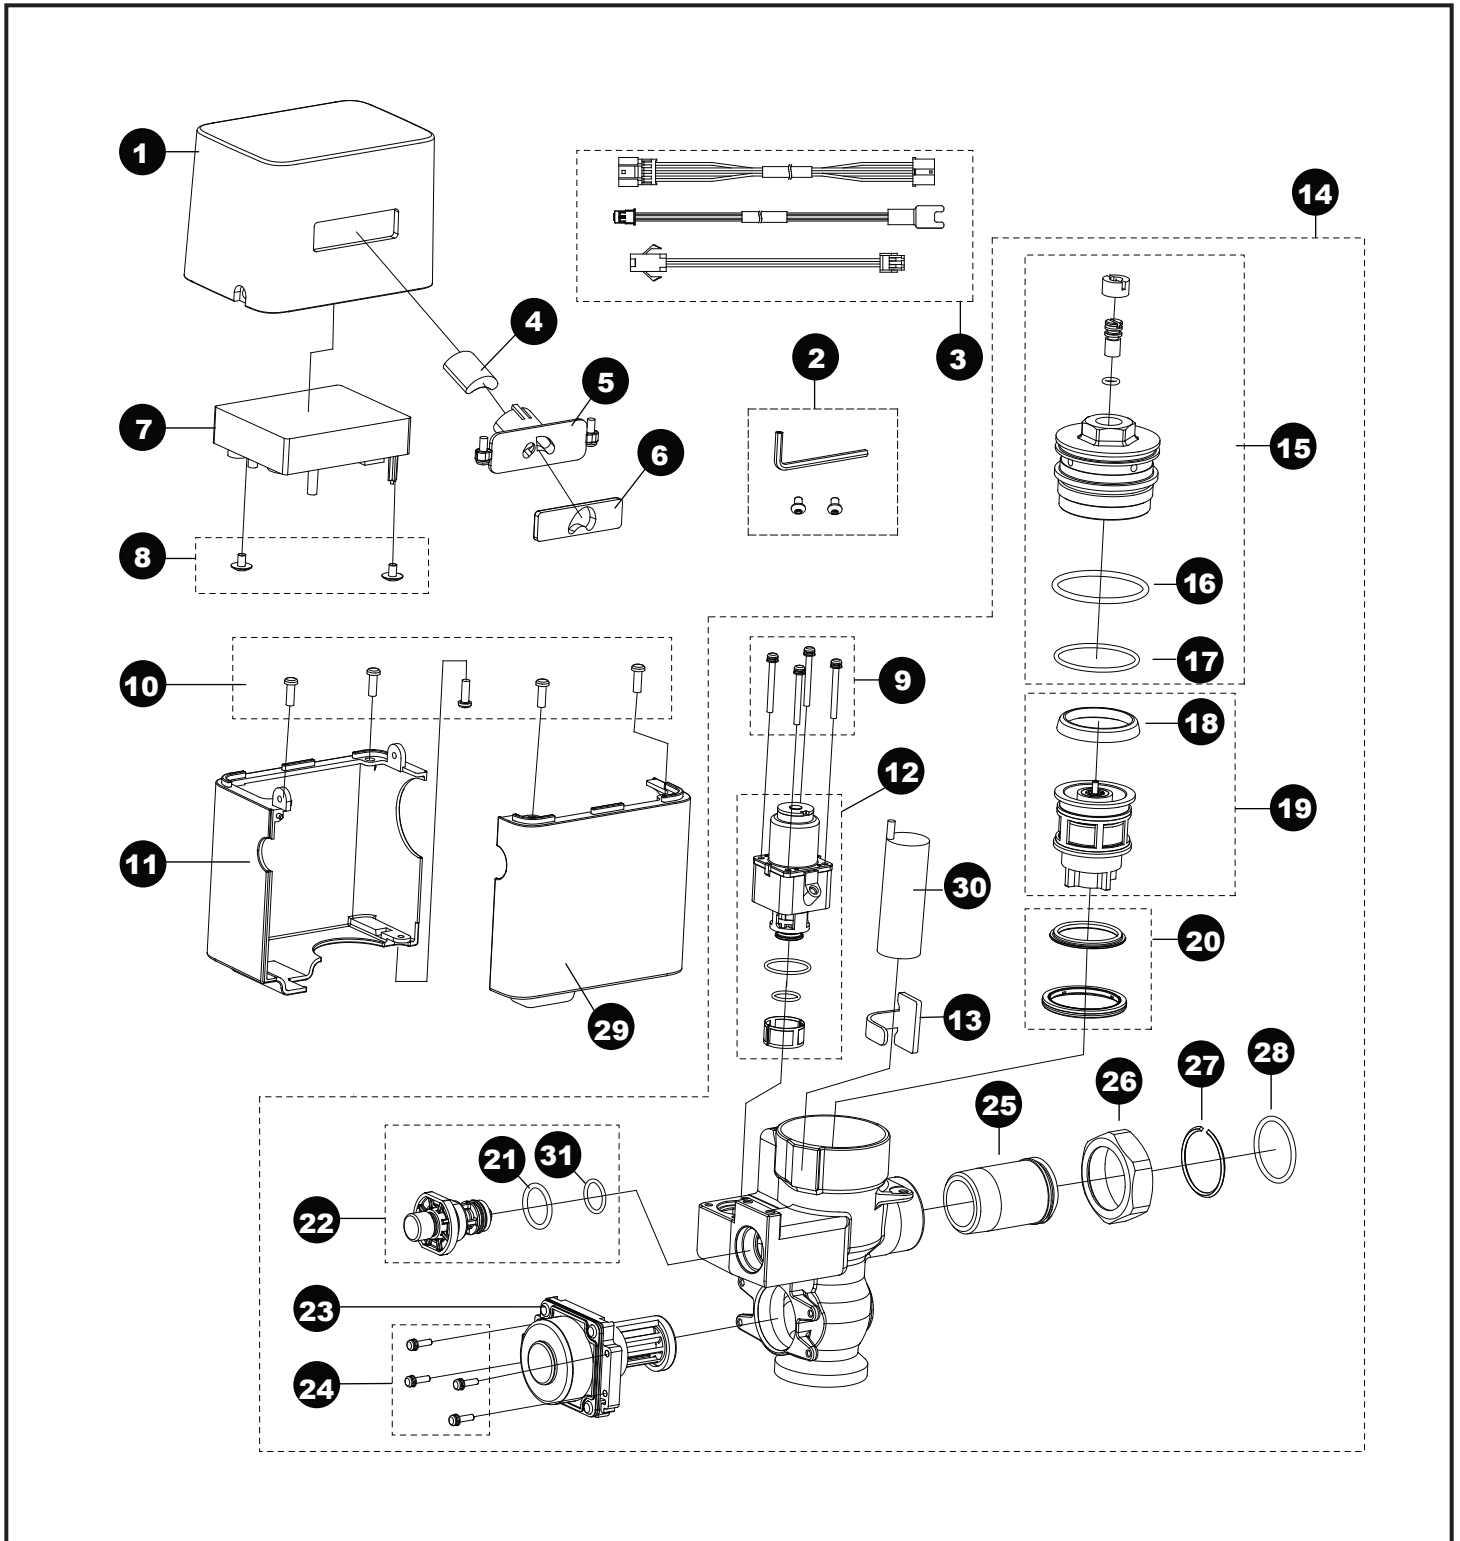

EcoPower® Flush Valve,  
Toilet, Exposed, 1.28 Gpf

**EcoPower® Flush Valve,  
Toilet, Exposed, 1.28 Gpf**

<b>Item</b>	<b>Part</b>	<b>Description</b>
1	THP3201#CP	Cover, top
2	THP3232	Screw w/wrench set, exposed
3	THP3209	Extension harness (3 type/bag)
4	THP3187	Sensor unit
5	THP3205	Bracket, sensor w/screw (15D)
6	THP3207	Glass, sensor window, exposed
7	THP3196	Controller unit, C
8	THP3208	Screw, controller mount (2/bag)
9	THP3192	Screw (4/bag)
10	THP3204	Screw, cover, valve (5/bag)
11	THP3203#CP	Cover, lower, B
12	THP3190R	Solenoid unit & diaphragm assy
13	TH559EDV517	Clamp set (10/bag)
14	THP3229R	Valve assy, exposed, toilet
	THP3229X	Valve assy, exposed, toilet for Reclaimed Water
15	THP3188	Valve cap assembly
	THP3188X	Valve cap assembly for Reclaimed Water
16	THP3189	O-ring, valve cap top (10/bag)
17	TH305SV112	O-ring, valve cap botm (10/bag)
18	TH305SV103	U-packing, piston (10/bag)
19	TH323V104R	Piston assembly
20	TH321	Seat packing set
21	THP3013	O-ring, screen nut (10/bag)
22	TH559EDV506	Push button assembly
23	TH559EDV503	EcoPower generator, toilet
24	TH559EDV505	Screw, EcoPower generator
25	TH305SV114	Tailpiece
26	TH305SV113	Nut, tailpiece/angle stop
27	TH305SV105	Locking ring set, tailpiece (10/bag)
28	TH305SV106	O-ring, tailpiece (10/bag)
29	THP3202#CP	Cover, lower, A
30	THP3053	Back-up battery
31	THP3242	O-ring (1/bag)

## Vacuum Breaker Sets

VB9CP-32 Top Spud, 1-1/2" Outlet, Exposed

VB0932X#CP Top Spud, 1-1/2" Outlet, Exposed for Reclaimed Water

Note: For additional information, refer to the individual vacuum breaker parts sheets.