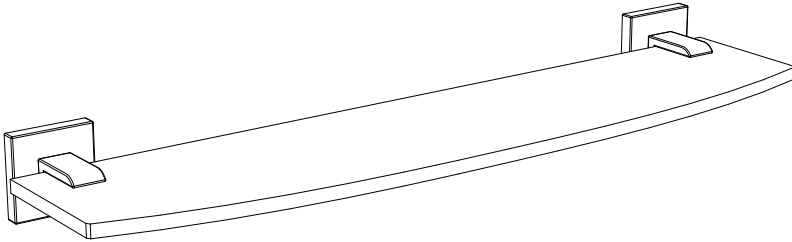

Elevate Collection

General Specifications

Glass Shelf

#4056 (Chrome)
#4076 (Satin Nickel)

Curved Glass Shelf