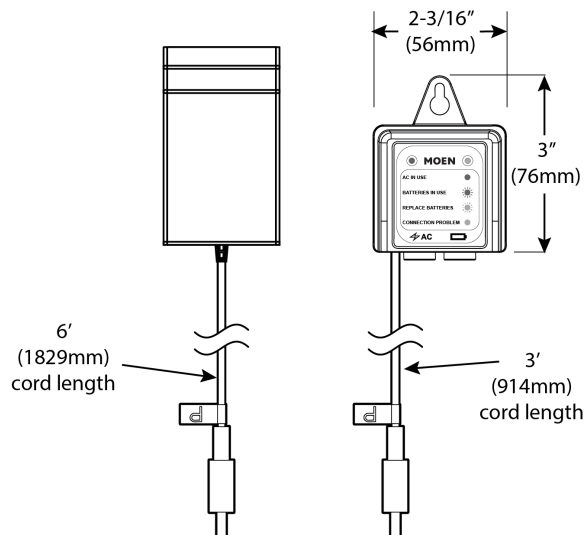

DESCRIPTION

- Gives the ability to power a faucet control box with AC power and switch to battery power in the event of a power loss.

STANDARDS

- Power supply is third-party certified to UL 60950-1 and CSA C22.2 No. 60950.
- This device complies with part 15 of the FCC Rules. Operation is subject to the following two conditions; (1) this device may not cause harmful interference, and (2) this device must accept any interference received, including interference that may cause undesired operation.
- See product installation guide for other FCC cautionary information.

CRITICAL DIMENSIONS DO NOT SCALE