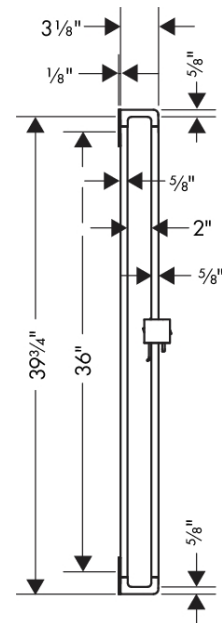

AXOR Citterio E
AXOR Citterio E Wallbar, 36"
Finishes : **chrome** Part no. : **36736000**

Description

Features

- Angle-adjustable holder pivots left and right, slides easily and locks in place

Design awards

Product image

Scale drawing

AXOR Citterio E
AXOR Citterio E Wallbar, 36"
Finishes : **chrome** Part no. : **36736000**

Exploded drawing

Year of production: >10/15

AXOR Citterio E
AXOR Citterio E Wallbar, 36"
 Finishes : **chrome** Part no. : **36736000**

Spare parts list

Year of production: >10/15

Pos.	Description	Part no.	PC	PU
1	null	92406000	0	1
2	null	92841000	0	1
3	null	97604000	0	1
4	null	92726000	0	1
5	null	28276000	0	1
6	null	98058000	0	1
a	null	42871000	0	1