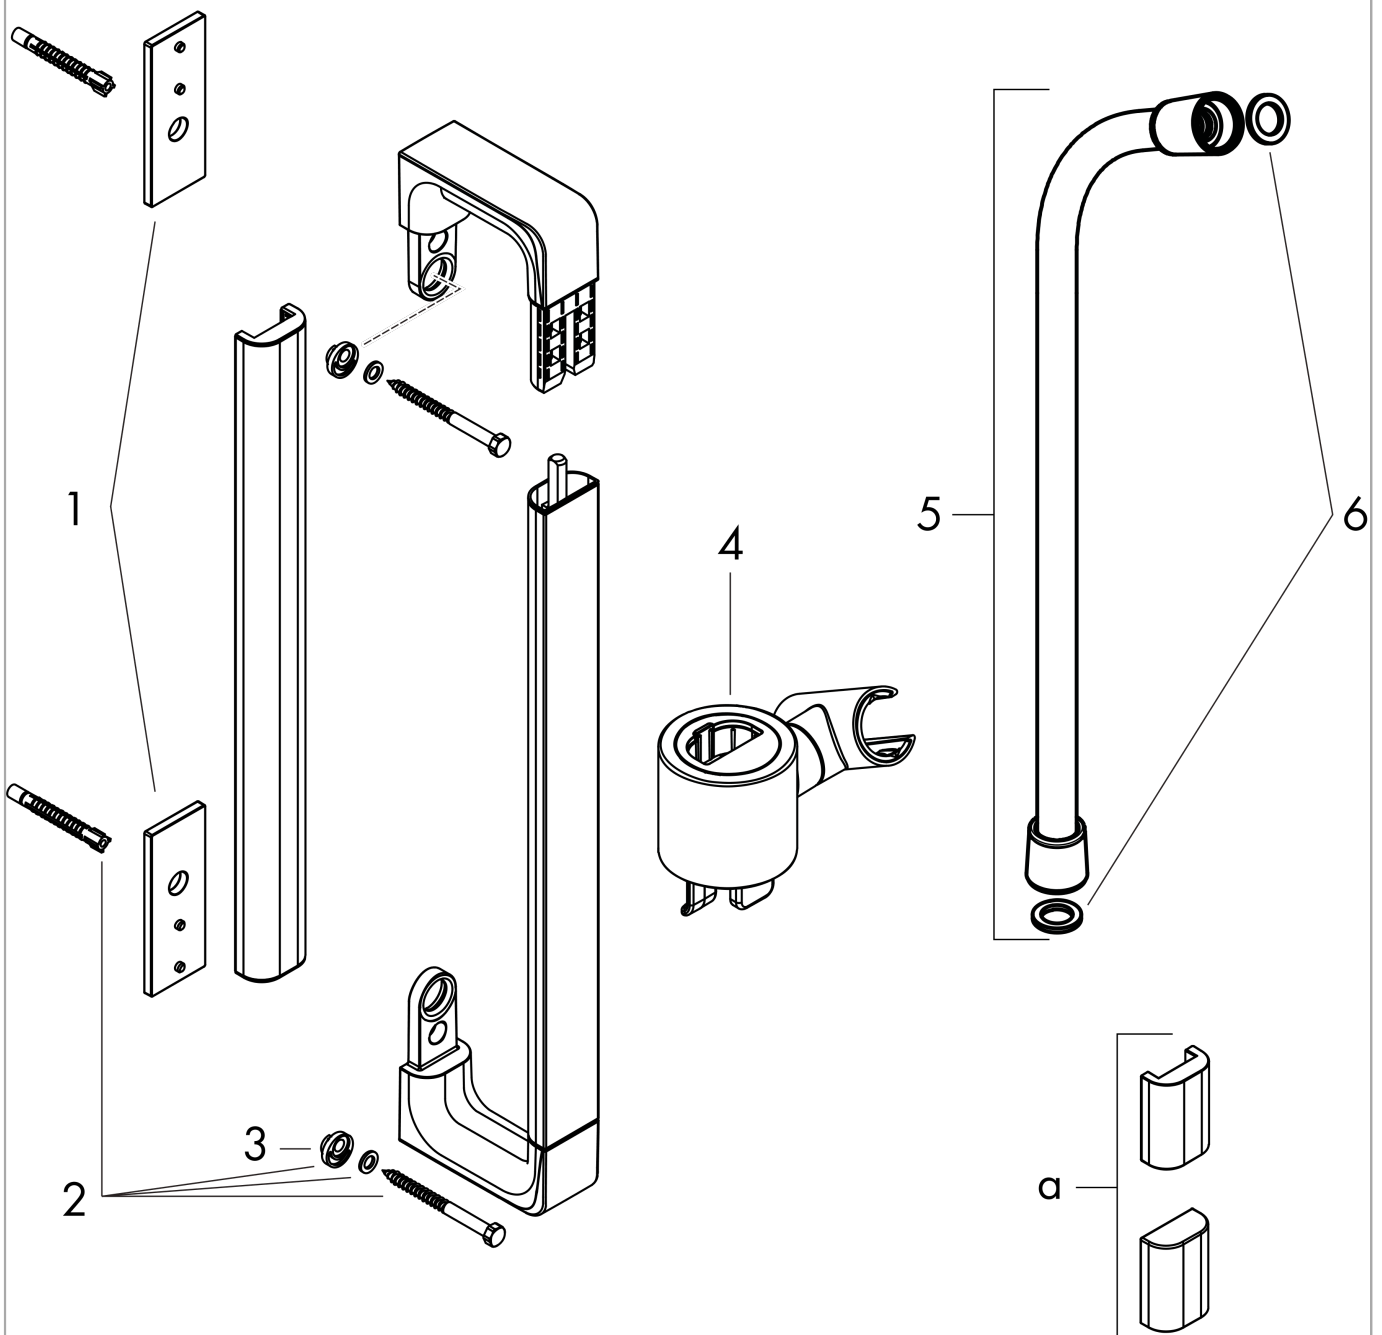

AXOR Citterio E
AXOR Citterio E Wallbar, 36"
Finishes : **chrome** Part no. : **36736000**

Description

Features

- Angle-adjustable holder pivots left and right, slides easily and locks in place

Design awards

Product image

Scale drawing

AXOR Citterio E
AXOR Citterio E Wallbar, 36"
Finishes : **chrome** Part no. : **36736000**

Exploded drawing

Year of production: >10/15

AXOR Citterio E
AXOR Citterio E Wallbar, 36"
 Finishes : **chrome** Part no. : **36736000**