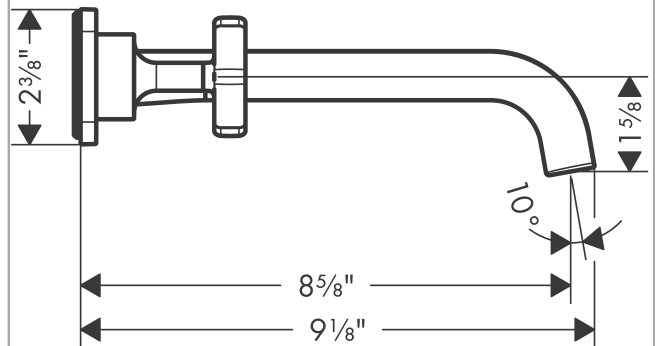

Scale drawing