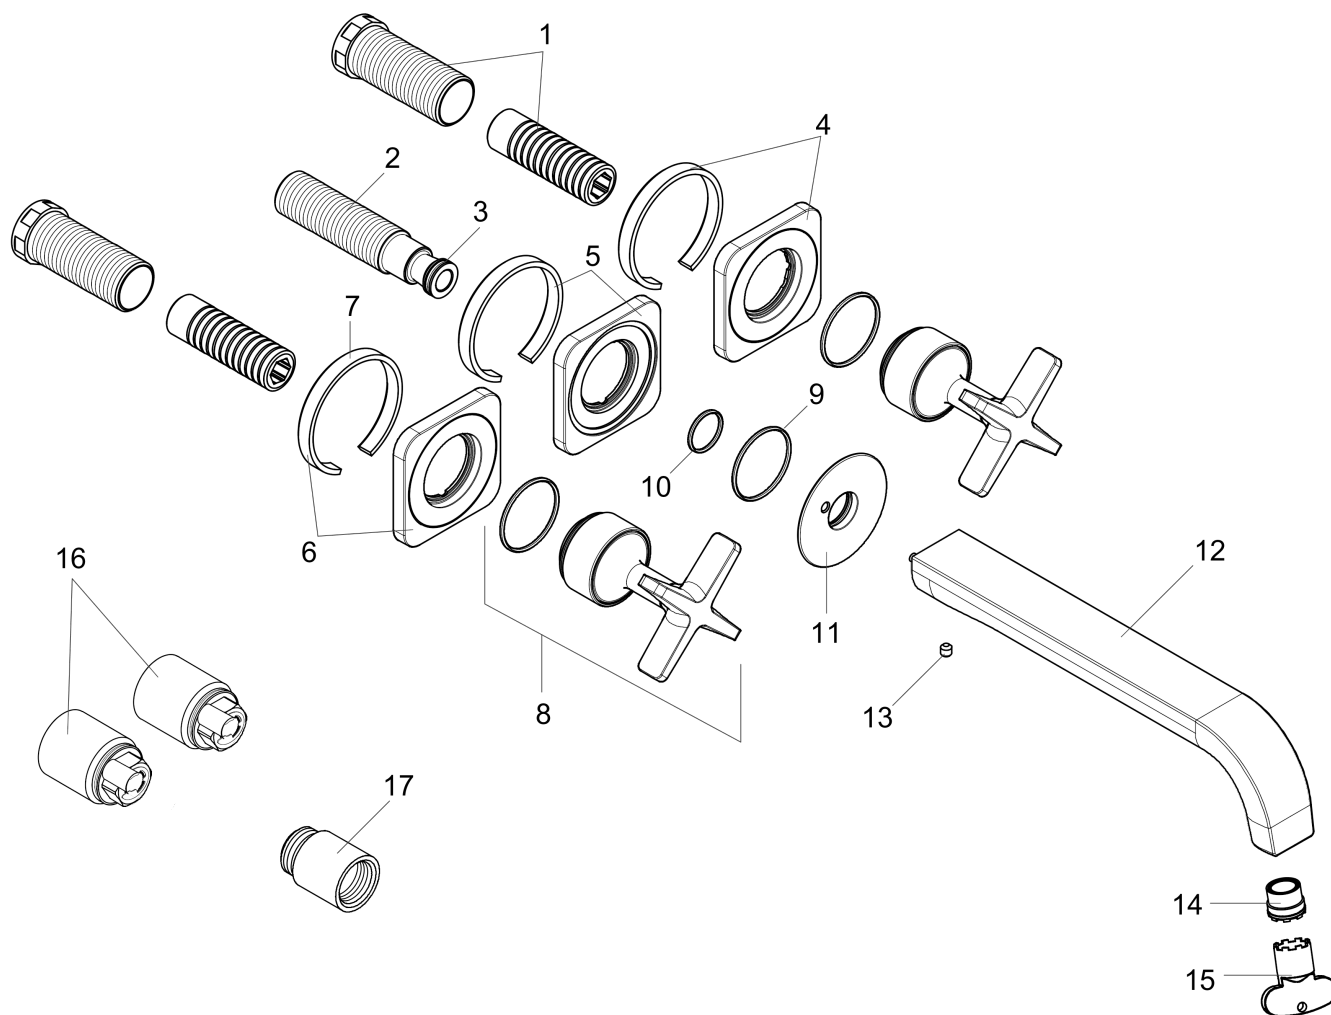

#### Scale drawing

### AXOR Citterio E Wall-Mounted Widespread Faucet Trim, 1.2 GPM

Finishes : **chrome** Part no. : **36107001**

#### Exploded drawing

Year of production: >07/16

**AXOR Citterio E**
**AXOR Citterio E Wall-Mounted Widespread Faucet Trim, 1.2 GPM**

 Finishes : **chrome**    Part no. : **36107001**

**Spare parts list**

Year of production: &gt;07/16

Pos.	Description	Part no.	Price	PU
1	fixing set	96393000	-	1
2	connecting thread G½	95626000	-	1
3	O-ring 13x2	98128000	-	1
4	escutcheon cold water	92398000	-	1
5	escutcheon	92359000	-	1
6	escutcheon hot water	92397000	-	1
7	seal	97530000	-	1
8	handle	92343000	-	1
9	O-ring 30x1,5	98433000	-	1
10	O-ring 17x1,5	98137000	-	1
11	escutcheon for spout	92342000	-	1
12	spout 220 mm	92336000	-	1
13	hollow set screw M5x5	98446000	-	1
14	aerator laminar M16,5x1 (4,5 l/min)	92876000	-	1
15	special tool	98987000	-	1
a	extension 25 mm	96259000	-	1
b	extension 25 mm	95413000	-	1