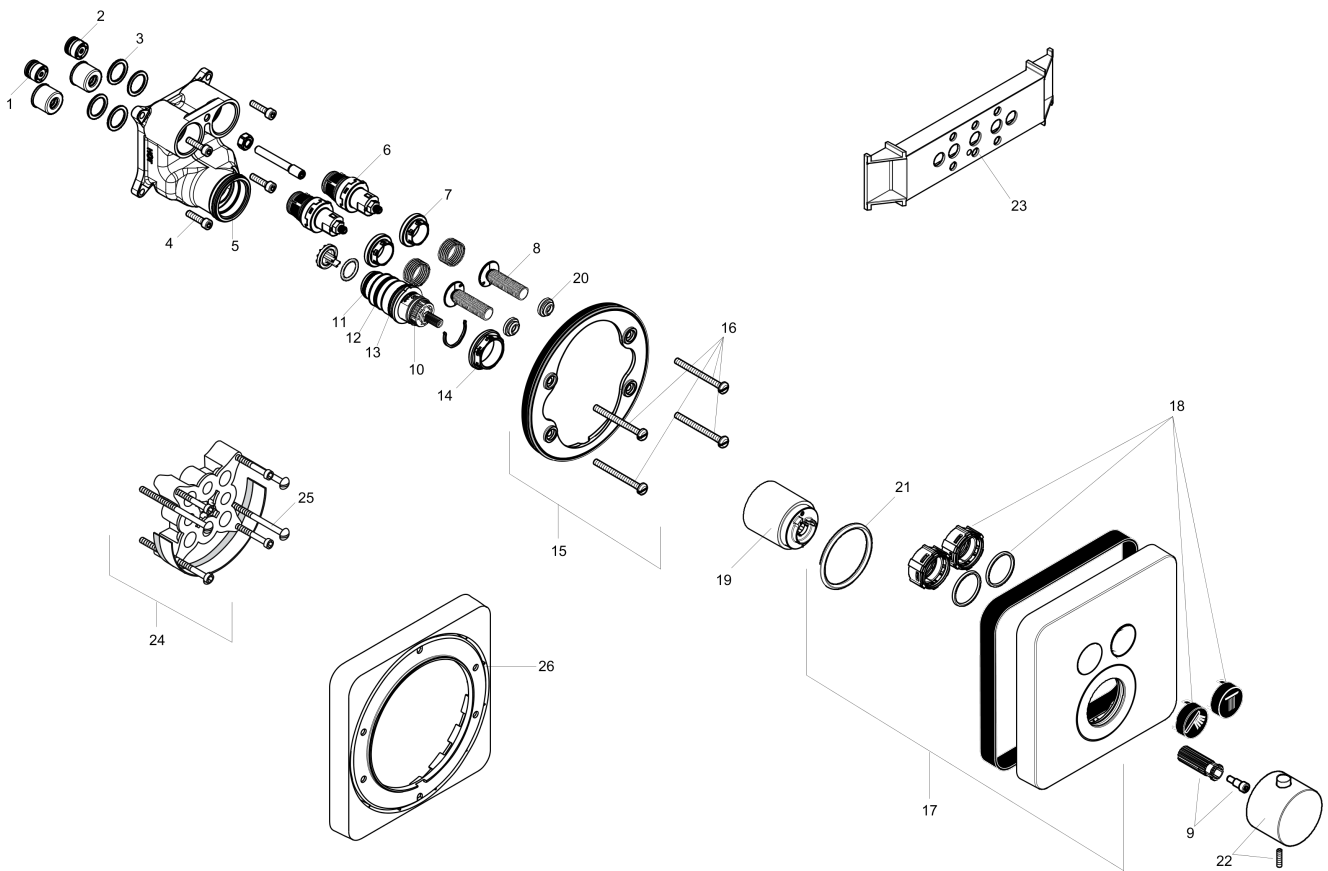

AXOR ShowerSelect
Thermostatic Trim SoftCube for 2 Functions
 Finishes : **brushed nickel** Part no. : **36707821**

Description

Features

- Outlets may be operated simultaneously
- Select push-button on/off control for 2 outlets
- Flow: 8.0 GPM (30.3 L/Min) / 2.0 GPM (7.6 L/Min)
- Thermostatic cartridge, Start/stop cartridge
- Anti-scald 100° safety stop
- Optimized for water-efficient shower products
- Trim comes with Select buttons: handshower and Rain
- Optional accessory to limit total flow to 2.0 GPM @ 80 psi where required

Technology

Product image

Scale drawing

AXOR ShowerSelect
Thermostatic Trim SoftCube for 2 Functions
Finishes : **brushed nickel** Part no. : **36707821**

Exploded drawing

Year of production: >07/17

AXOR ShowerSelect
Thermostatic Trim SoftCube for 2 Functions
 Finishes : **brushed nickel** Part no. : **36707821**

AXOR ShowerSelect
Thermostatic Trim SoftCube for 2 Functions
 Finishes : **brushed nickel** Part no. : **36707821**

Spare parts list

Year of production: >07/17

Pos.	Description	Part no.	PC	PU
i	symbol tub	93577610	0	1
j	symbol body shower	93578610	0	1
k	symbol ON/OFF	93579610	0	1
l	compensation set 1°	95521000	0	1