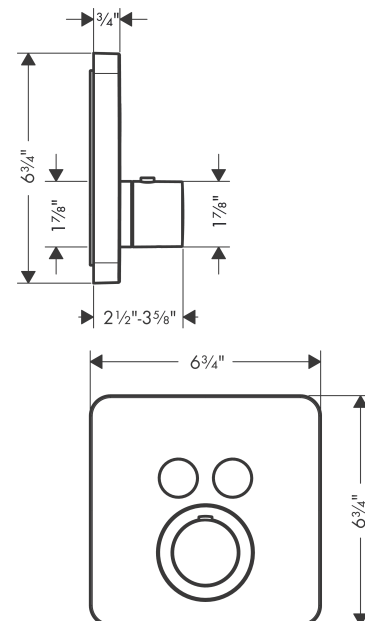

AXOR ShowerSelect
Thermostatic Trim SoftCube for 2 Functions
 Finishes : **brushed nickel** Part no. : **36707821**

Description

Features

- Outlets may be operated simultaneously
- Select push-button on/off control for 2 outlets
- Flow: 8.0 GPM (30.3 L/Min) / 2.0 GPM (7.6 L/Min)
- Thermostatic cartridge, Start/stop cartridge
- Anti-scald 100° safety stop
- Optimized for water-efficient shower products
- Trim comes with Select buttons: handshower and Rain
- Optional accessory to limit total flow to 2.0 GPM @ 80 psi where required

Technology

Product image

Scale drawing

AXOR ShowerSelect
Thermostatic Trim SoftCube for 2 Functions
Finishes : **brushed nickel** Part no. : **36707821**

Exploded drawing

Year of production: >07/17

AXOR ShowerSelect
Thermostatic Trim SoftCube for 2 Functions
 Finishes : **brushed nickel** Part no. : **36707821**

AXOR ShowerSelect
Thermostatic Trim SoftCube for 2 Functions
 Finishes : **brushed nickel** Part no. : **36707821**

Spare parts list

Year of production: >07/17

Pos.	Description	Part no.	PC	PU
i	symbol tub	93577610	0	1
j	symbol body shower	93578610	0	1
k	symbol ON/OFF	93579610	0	1
l	compensation set 1°	95521000	0	1