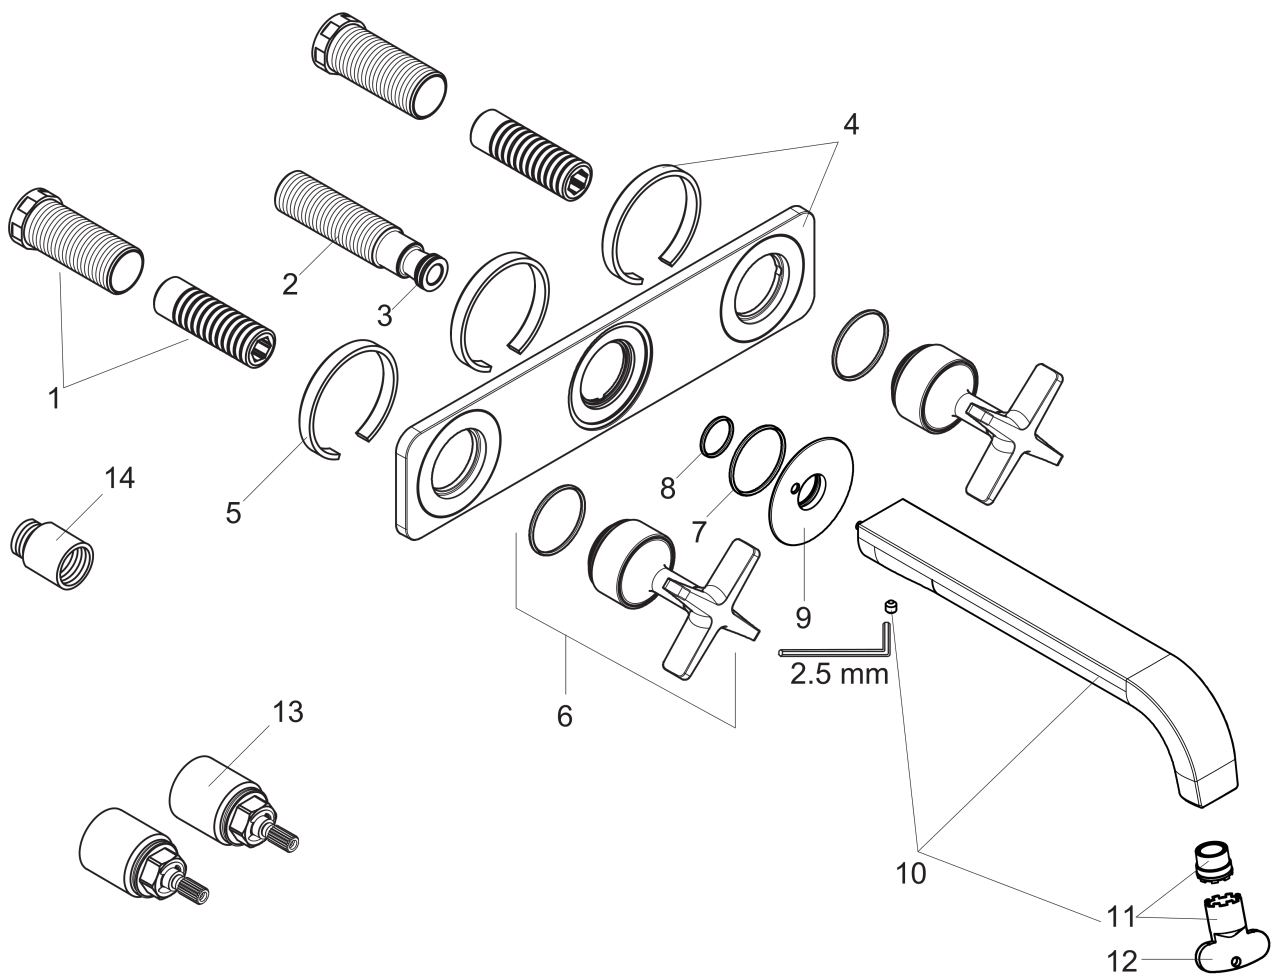

AXOR Citterio E

Axor Citterio E Wall-Mounted Widespread Faucet Trim with Base Plate, 1.2 GPM

Finishes : **chrome** Part no. : **36115001**

Exploded drawing

Year of production: >07/16

AXOR Citterio E

Axor Citterio E Wall-Mounted Widespread Faucet Trim with Base Plate, 1.2 GPM

Finishes : **chrome** Part no. : **36115001**

Spare parts list

Year of production: >07/16

Pos.	Description	Part no.	Price	PU
1	fixing set	96393000	-	1
2	connecting thread G½	95626000	-	1
3	O-ring 13x2	98128000	-	1
4	escutcheon	92344000	-	1
5	seal	97530000	-	1
6	handle	92343000	-	1
7	O-ring 30x1,5	98433000	-	1
8	O-ring 17x1,5	98137000	-	1
9	escutcheon for spout	92342000	-	1
10	spout 220 mm	92336000	-	1
11	aerator laminar M16,5x1 (4,5 l/min)	92876000	-	1
12	special tool	98987000	-	1
13	extension 25 mm	96259000	-	1
14	extension 25 mm	95413000	-	1
a	pop up waste	50001000	-	1
b	Grease	90920000	-	1