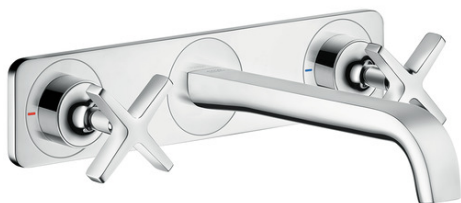

AXOR Citterio E

Axor Citterio E Wall-Mounted Widespread Faucet Trim with Base Plate, 1.2 GPM

Finishes : **chrome** Part no. : **36115001**

Description

Features

- Laminar spray
- Flow: 1.2 GPM
- 90° ceramic valves
- Pop-up assembly not included

Item details

List Price $ 1,049.00

Technology

Compliance

Product image