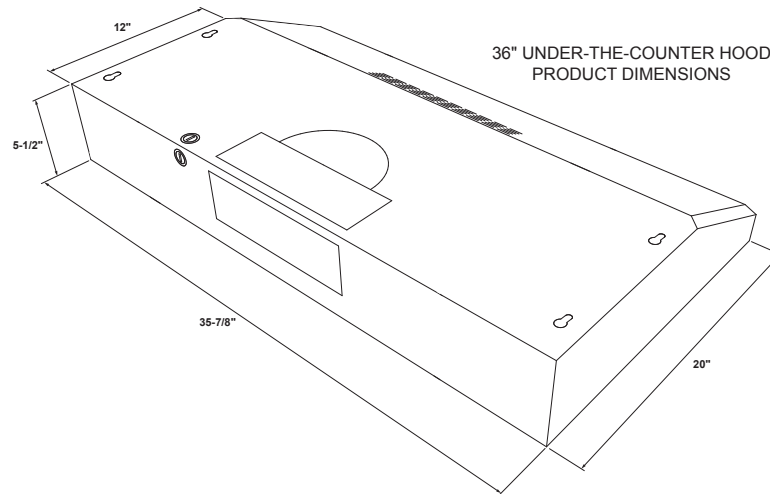

JVX5305DJ

GE Appliances 30" ENERGY STAR Certified Under The Cabinet Hood

DIMENSIONS AND INSTALLATION INFORMATION (IN INCHES)

WB02X11537 replacement grease filter and WB02X11000 replacement charcoal filter are available for additional cost. Call toll-free 800.626.2000.

JXHC1 Cord Kit: Allows a receptacle in the cabinet over the range to accommodate either an over-the-range microwave oven or a standard hood.

Installation Information: Before installing, consult installation instructions, packed with product, for current dimensional data.

AMP RATING	
120V	5.0

Exhaust outlet connects to 3-1/4" x 10" rectangular duct. Vent top or rear. Includes rectangular damper.

For answers to your Monogram, GE Café™ Series, GE Profile™ Series or GE Appliances product questions, visit our website at geappliances.com or call GE Answer Center® Service, 800.626.2000.