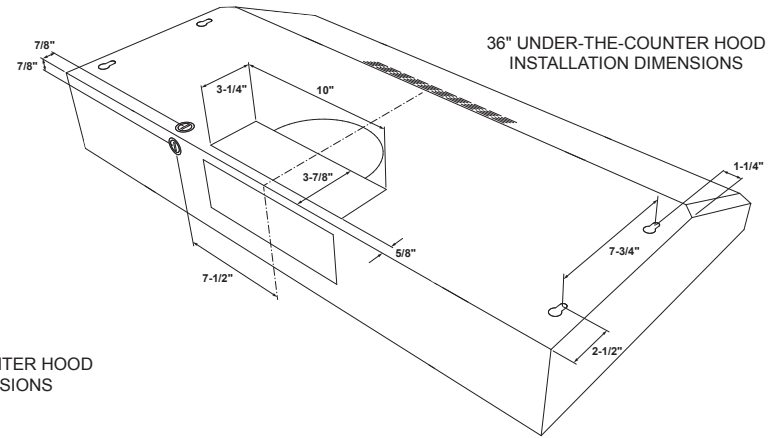

JVX5305DJ

GE Appliances 30" ENERGY STAR Certified Under The Cabinet Hood

DIMENSIONS AND INSTALLATION INFORMATION (IN INCHES)

WB02X11537 replacement grease filter and WB02X11000 replacement charcoal filter are available for additional cost. Call toll-free 800.626.2000.

AMP RATING	
120V	5.0

Exhaust outlet connects to 3-1/4" x 10" rectangular duct. Vent top or rear. Includes rectangular damper.

For answers to your Monogram, GE Café™ Series, GE Profile™ Series or GE Appliances product questions, visit our website at geappliances.com or call GE Answer Center® Service, 800.626.2000.