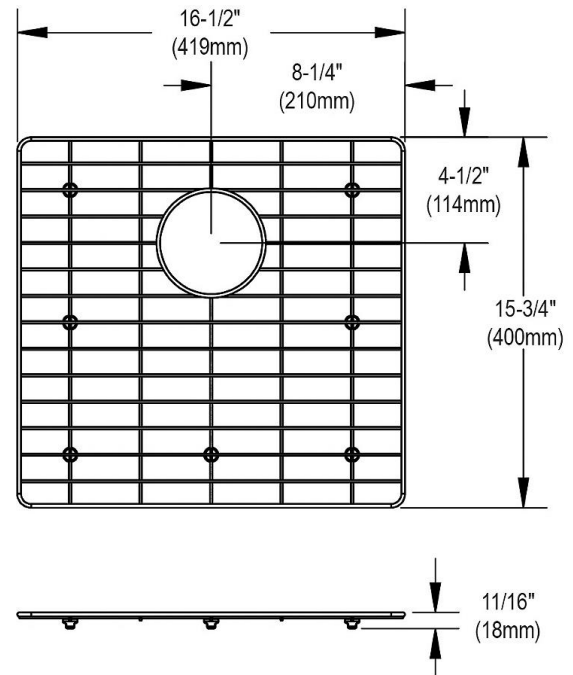

AMERICAN PRIDE. A LIFETIME TRADITION.

Like your family, the Elkay family has values and traditions that endure. For almost a century, Elkay has been a family-owned and operated company, providing thousands of jobs that support our families and communities.

[Clean and Care Manual (PDF)](#)

[Clean and Care Manual (PDF)](#)

[Installation Instructions (PDF)](#)

[Warranty (PDF)](#)