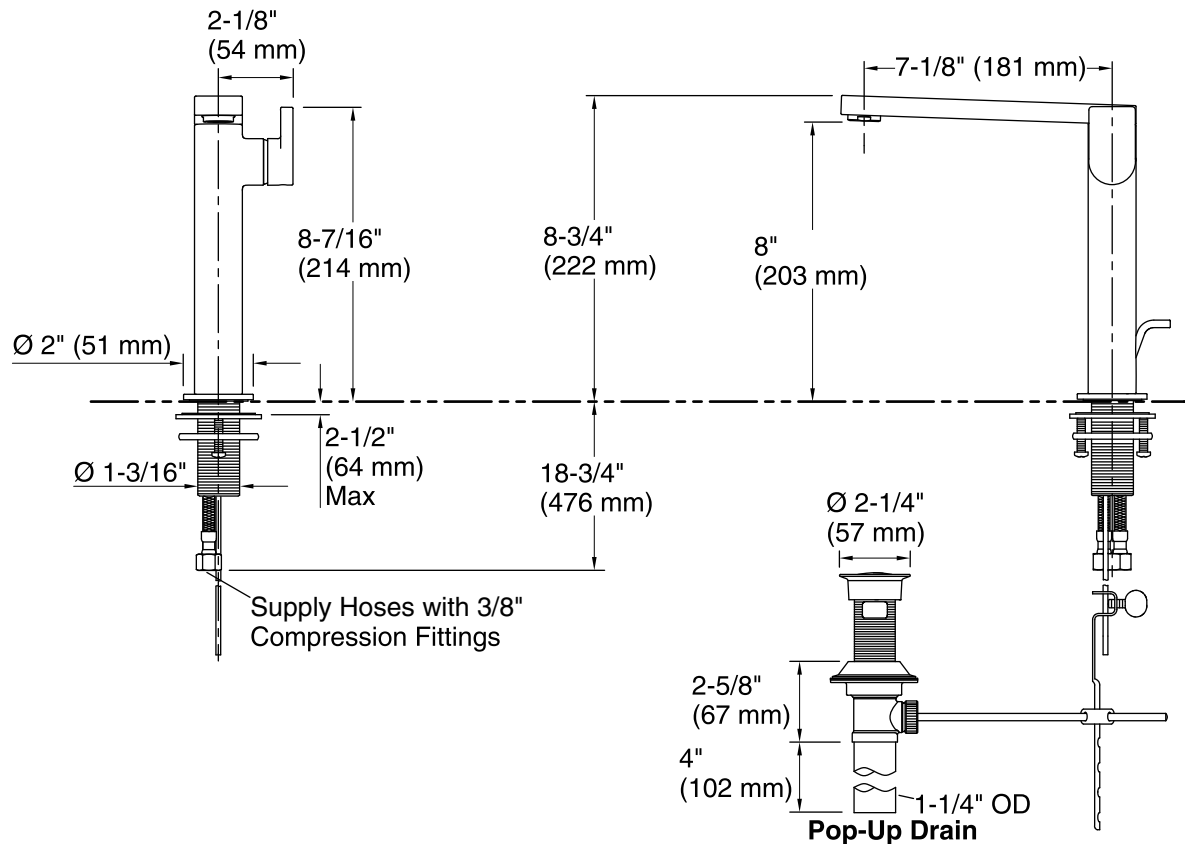

Technical Information

All product dimensions are nominal.

Valve body: Cast Brass

Drain with overflow: YES

Drain tailpiece included:

Spout:

Spout reach: 7-1/8" (181 mm)

Handle clearance: 1-9/16" (40 mm)

Faucet:

Flow rate: 1.2 gal/min (4.5 l/min)

Pressure: 60 psi (4.1 bar)

Notes

Install this product according to the installation guide.

ADA compliant when installed to the specific requirements of these regulations.