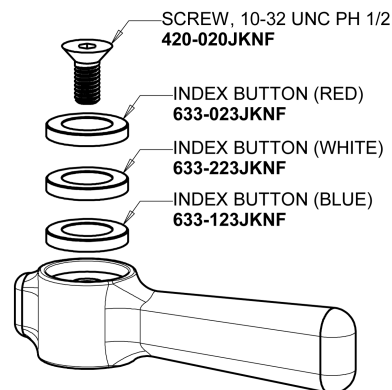

Repair Parts

730-E70COLDABCP

Deck-mounted manual faucet, single-hole, single-supply

CHICAGO FAUCETS®

Geberit Group

Base Parts:

0.5 GPM (1.9 L/min) Non-Aerating Laminar Outlet E70JKABCP

2-3/8" Lever Handle 369-JKCP