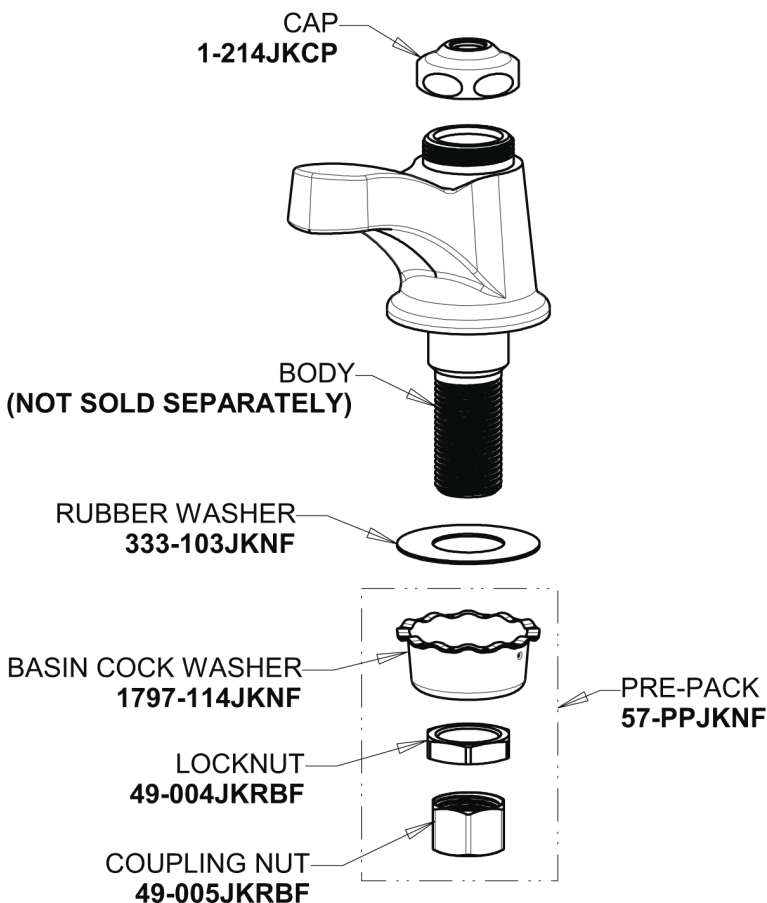

Repair Parts

730-E70COLDABCP

Deck-mounted manual faucet, single-hole, single-supply

CHICAGO FAUCETS®

Geberit Group

Base Parts:

0.5 GPM (1.9 L/min) Non-Aerating Laminar Outlet E70JKABCP

2-3/8" Lever Handle 369-JKCP