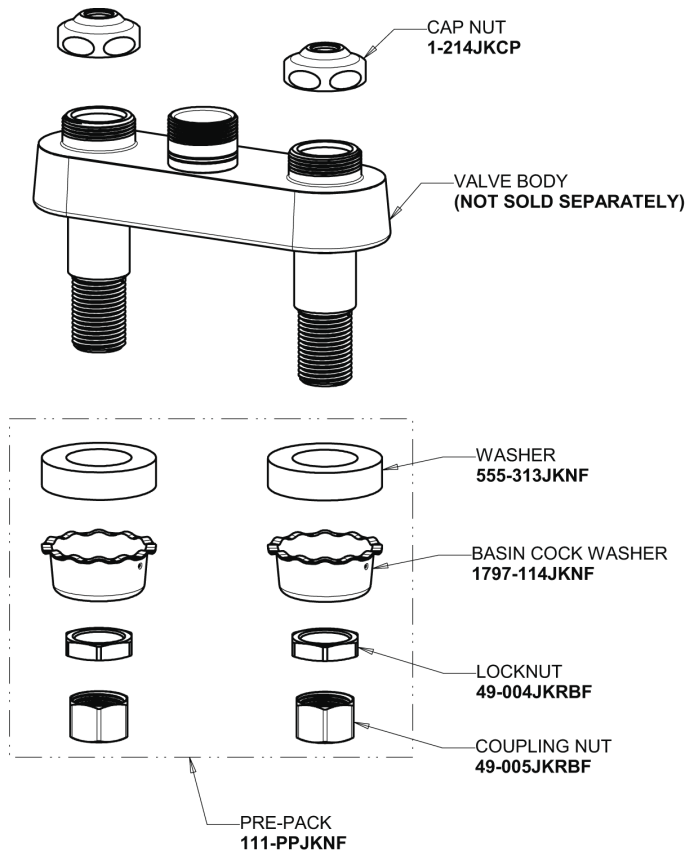

# Repair Parts

895-317GN8AE73ABCP

Deck-mounted manual faucet with 4" centers

## Base Parts: