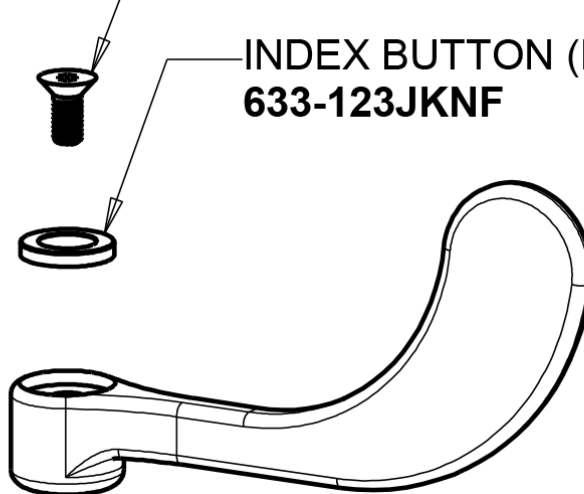

# CHICAGO FAUCETS®

Geberit Group

4" Wristblade Handle  
317-PRJKCP

INDEX  
BUTTON (RED)  
633-023JKNF

SCREW, 10-32 UNC PH 1/2  
420-020JKNF

INDEX BUTTON (BLUE)  
633-123JKNF

1.0 GPM (3.8 L/min) Non-Aerating Laminar Outlet  
E73JKABCP