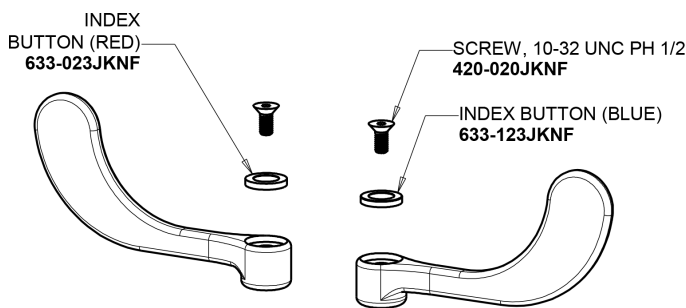

Quaturn Compression Cartridge (pair) 1-099XTJKABNF (right) 1-100XTJKABNF (left)

For Technical Assistance:

Phone: 800-TEC-TRUE (832-8783)

Email: techsupport.us@chicagofaucets.com

2100 South Clearwater Drive

Des Plaines, IL 60018

Phone: 847-803-5000

chicagofaucets.com