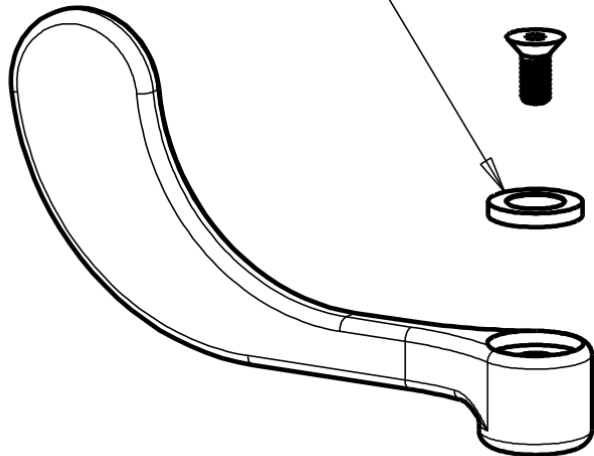

# Repair Parts

895-317GN8AE73ABCP

Deck-mounted manual faucet with 4" centers

# CHICAGO FAUCETS®

Geberit Group

4" Wristblade Handle  
317-PRJKCP

INDEX  
BUTTON (RED)  
633-023JKNF

SCREW, 10-32 UNC PH 1/2  
420-020JKNF

INDEX BUTTON (BLUE)  
633-123JKNF

1.0 GPM (3.8 L/min) Non-Aerating Laminar Outlet  
E73JKABCP