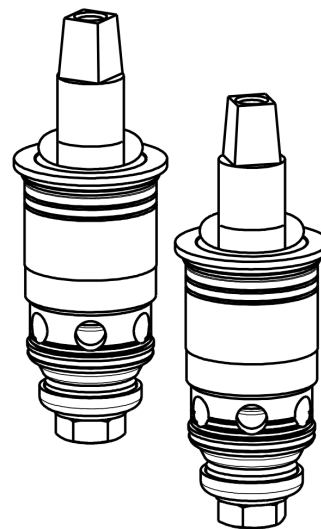

Quatern Compression Cartridge (pair)
1-099XTJKABNF (right)
1-100XTJKABNF (left)