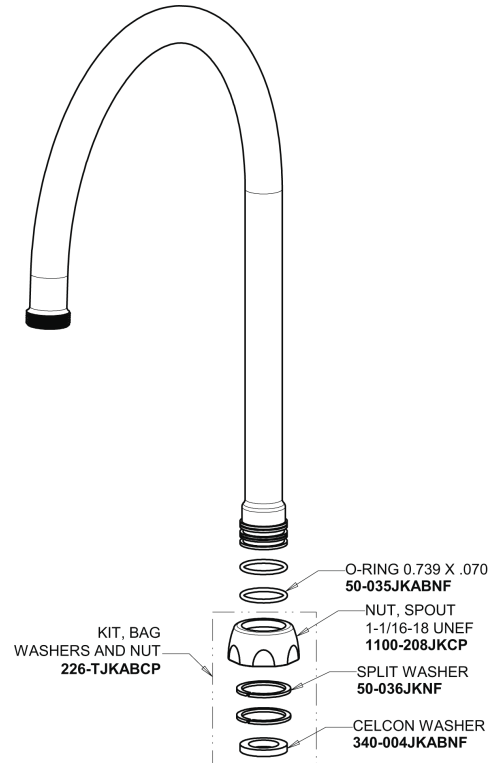

8" Rigid / Swing Gooseneck Spout GN8AJKABCP

1.0 GPM (3.8 L/min) Non-Aerating Laminar Outlet E73JKABCP

4" Wristblade Handle 317-PRJKCP