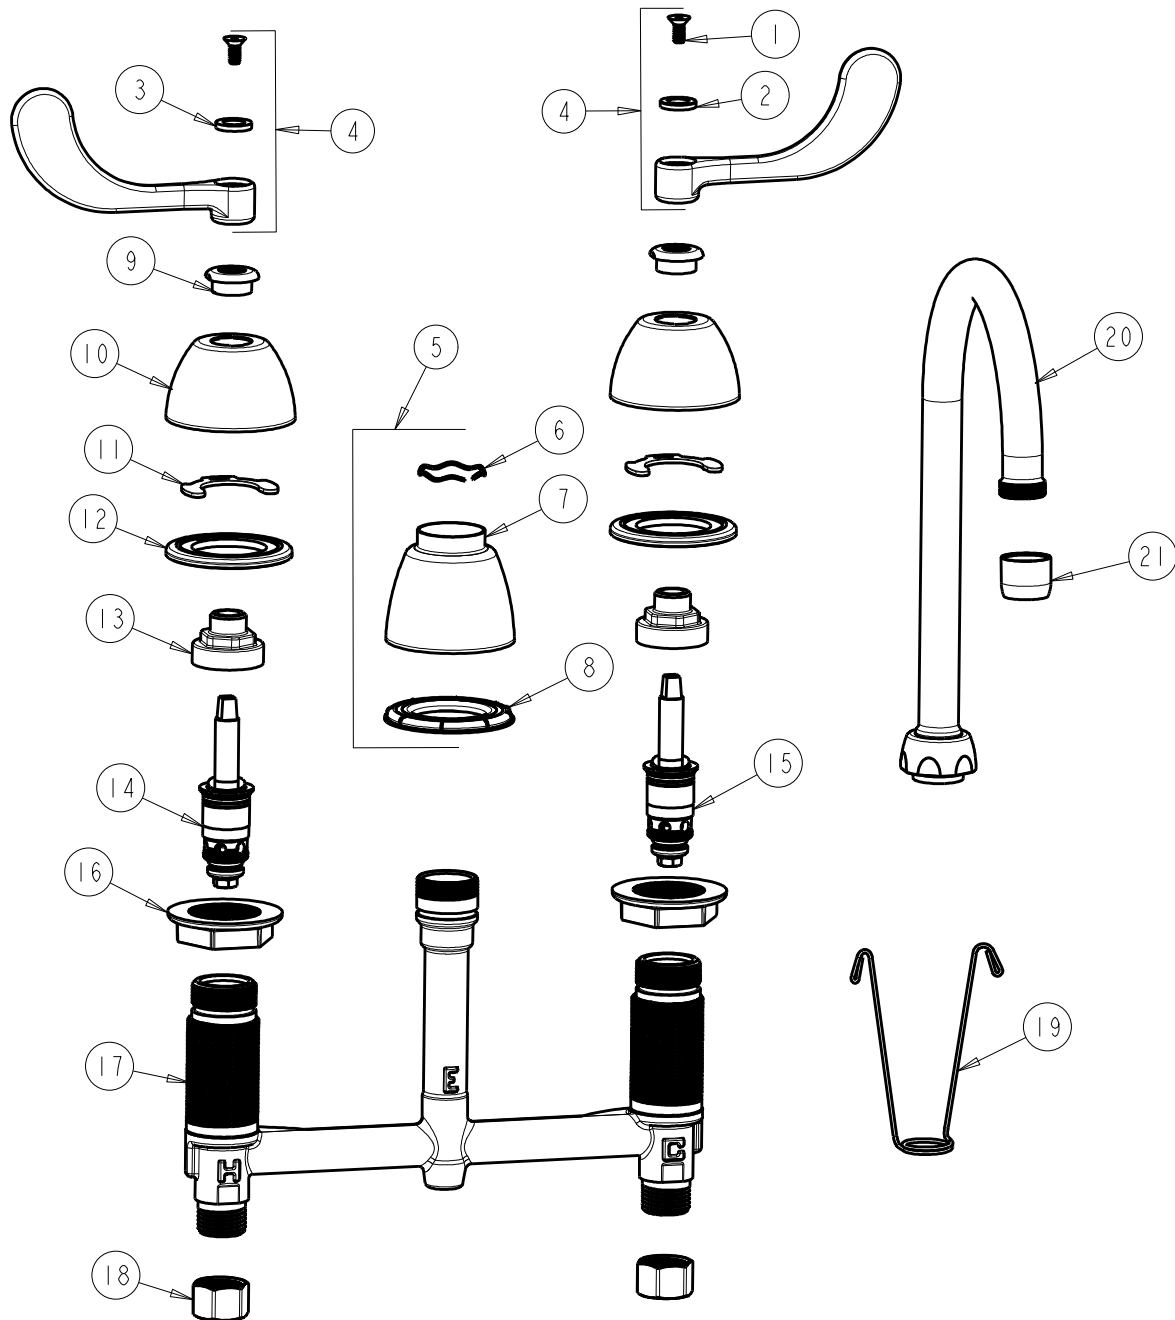

**CHICAGO FAUCETS**  
a Geberit company

2100 South Clearwater Drive  
Des Plaines, IL 60018  
Phone: 847-803-5000  
Fax: 847-803-5454  
www.chicagofaucets.com

**REPAIR PARTS**

FITTING NO.

**786-E26-5ABCP**

SUBMITTED MODEL NO.

ITEM NO.

**FOR TECHNICAL ASSISTANCE**  
1-800-TEC-TRUE (1-800-832-8783)

BY: SID DATE: 04-14-16  
CHK: *SJD* REV:

ITEM	PART NO.	DESCRIPTION	ITEM	PART NO.	DESCRIPTION
1	420-020JKNF	SCREW, 1/8 FLAT HEX HEAD X 1/2	12	888-026JKNF	WASHER, SEALING
2	633-123JKNF	INDEX BUTTON (BLUE)	13	274-014JKRBF	NUT, CAP
3	633-023JKNF	INDEX BUTTON (RED)	14	377-XTLHJKABNF	LH QUATURN CARTRIDGE
4	317-PRJKCP	HANDLE, 4" WRISTBLADE (PAIR)	15	377-XTRHJKABNF	RH QUATURN CARTRIDGE
5	785-400JKKCP	KIT, SPOUT ESCUTCHEON	16	250-004JKNF	LOCKNUT
6	50-038JKNF	WAVE WASHER	17	-----	BODY, VALVE
7	785-400JKCP	ESCUTCHEON, SPOUT BASE	18	49-005JKRBF	COUPLING NUT
8	888-027JKNF	SPOUT ESCUTCHEON WASHER	19	200-008JKNF	HANGER
9	422-113JKCP	ESCUTCHEON NUT	20	GN2AJKABCP	SPOUT, GN SPOUT 5-1/4" C-C
10	250-082JKCP	ESCUTCHEON	21	E26-5JKABCP	ECONO-FLO OUTLET, 1.0 GPM
11	200-009JKNF	CLIP, RETAIN			