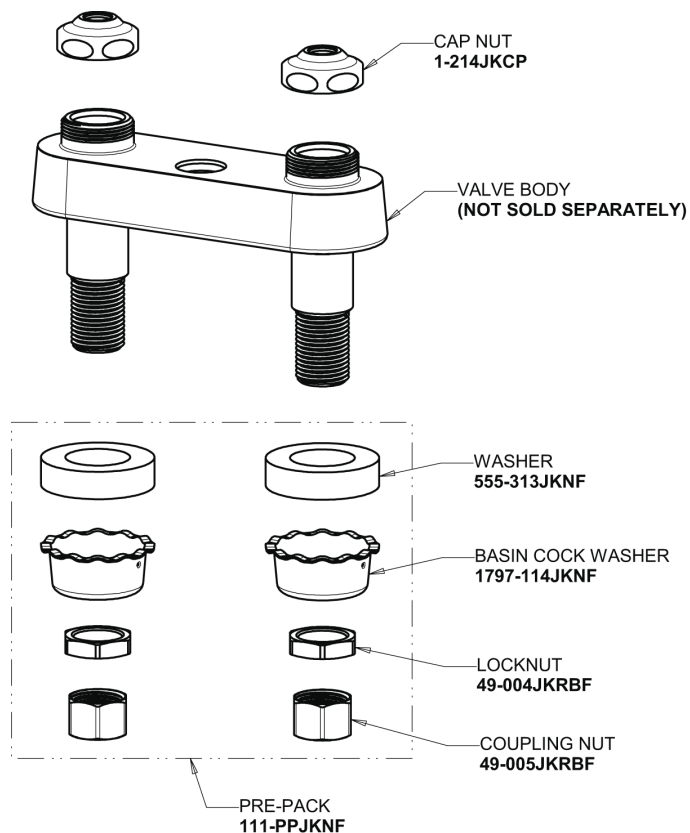

Repair Parts

895-317E73-RGD2AB

Deck-mounted manual faucet with 4" centers

CHICAGO FAUCETS®

Geberit Group

Base Parts:

5-1/4" Rigid Gooseneck Spout GNRGD2JKABCP

1.0 GPM (3.8 L/min) Non-Aerating Laminar Outlet E73JKABCP

4" Wristblade Handle 317-PRJKCP

Quatern Compression Cartridge (pair) 1-099XTJKABNF (right) 1-100XTJKABNF (left)

For Technical Assistance:

Phone: 800-TEC-TRUE (832-8783)

Email: techsupport.us@chicagofaucets.com