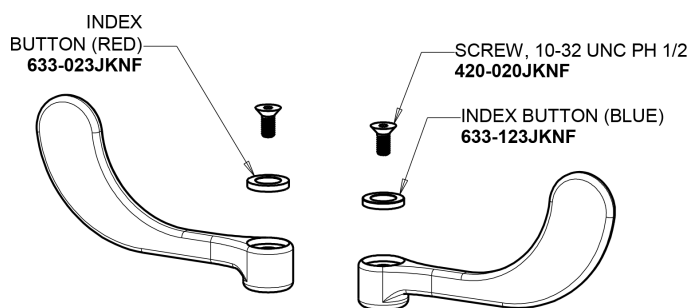

Repair Parts

895-317E73-RGD2AB

Deck-mounted manual faucet with 4" centers

CHICAGO FAUCETS®

Geberit Group

Base Parts:

5-1/4" Rigid Gooseneck Spout GNRGD2JKABCP

1.0 GPM (3.8 L/min) Non-Aerating Laminar Outlet E73JKABCP

4" Wristblade Handle 317-PRJKCP

Quatern Compression Cartridge (pair) 1-099XTJKABNF (right) 1-100XTJKABNF (left)

For Technical Assistance:

Phone: 800-TEC-TRUE (832-8783)

Email: techsupport.us@chicagofaucets.com