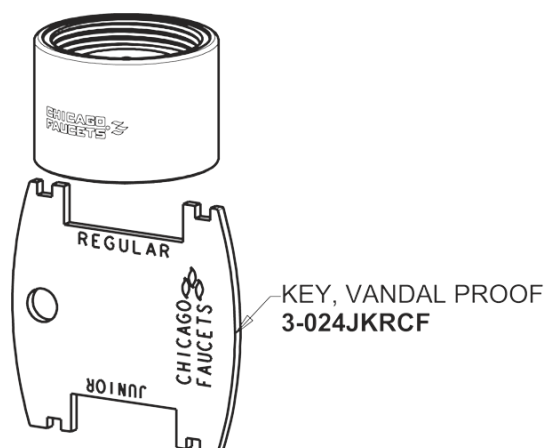

Repair Parts

1100-G2AE35VP317AB

Deck-mounted manual faucet with 8" centers

CHICAGO FAUCETS®

Geberit Group

Base Parts:

5-1/4" Rigid / Swing Gooseneck Spout GN2AJKABCP

For Technical Assistance:

Deck-mounted manual faucet with 8" centers

CHICAGO FAUCETS®

Geberit Group

4" Wristblade Handle
317-PRJKCP

1.5 GPM (5.7 L/min) Vandal Proof Aerator
E35VPJKABCP

Quatern Compression Cartridge (pair)
1-099XTJKABNF (right)
1-100XTJKABNF (left)