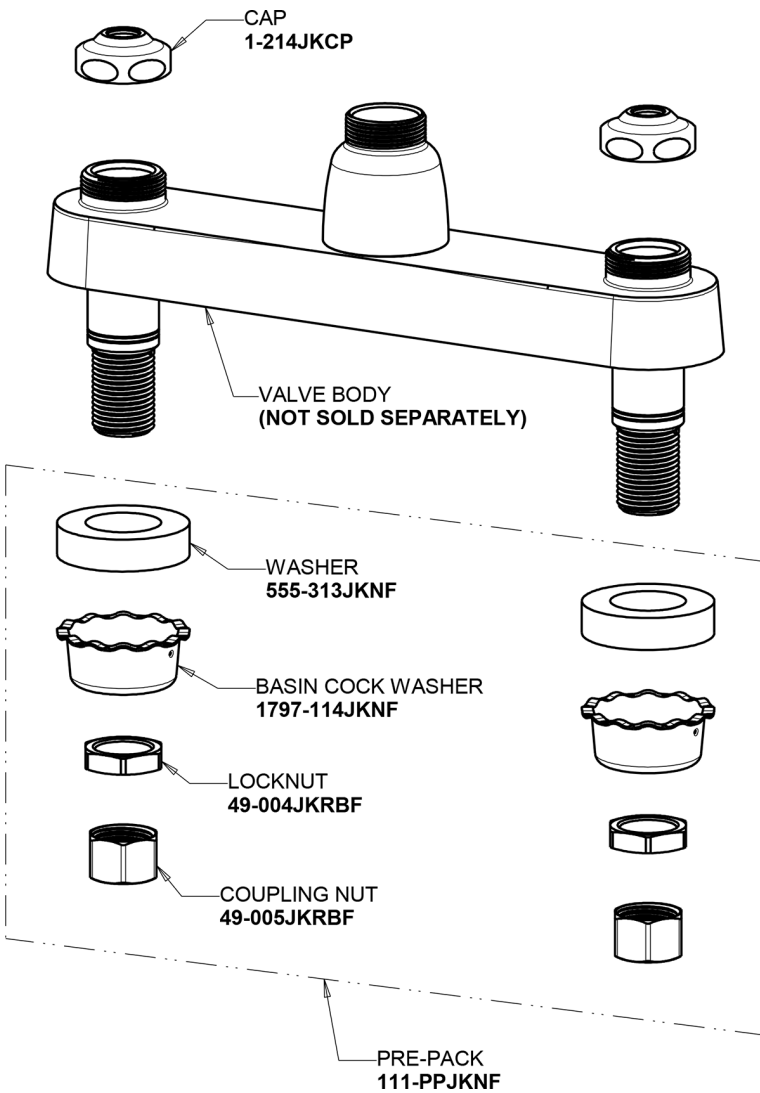

Repair Parts

1100-G2AE35VP317AB

Deck-mounted manual faucet with 8" centers

CHICAGO FAUCETS®

Geberit Group

Base Parts:

5-1/4" Rigid / Swing Gooseneck Spout GN2AJKABCP

For Technical Assistance:

Deck-mounted manual faucet with 8" centers

CHICAGO FAUCETS®

Geberit Group

4" Wristblade Handle
317-PRJKCP

1.5 GPM (5.7 L/min) Vandal Proof Aerator
E35VPJKABCP

Quatern Compression Cartridge (pair)
1-099XTJKABNF (right)
1-100XTJKABNF (left)