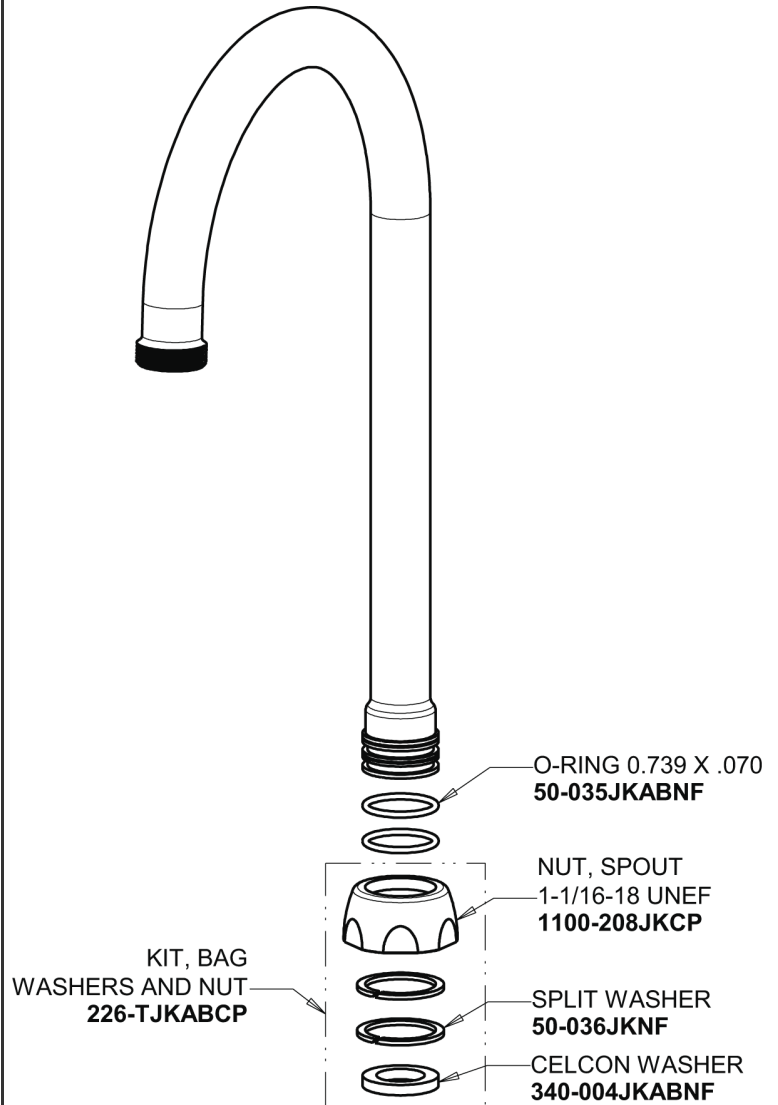

Repair Parts

1100-G2AE35VP317AB

Deck-mounted manual faucet with 8" centers

CHICAGO FAUCETS®

Geberit Group

Base Parts:

5-1/4" Rigid / Swing Gooseneck Spout GN2AJKABCP

For Technical Assistance:

Deck-mounted manual faucet with 8" centers

CHICAGO FAUCETS®

Geberit Group

4" Wristblade Handle
317-PRJKCP

1.5 GPM (5.7 L/min) Vandal Proof Aerator
E35VPJKABCP

Quatern Compression Cartridge (pair)
1-099XTJKABNF (right)
1-100XTJKABNF (left)