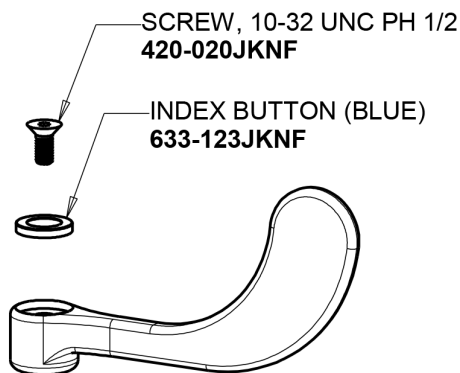

Repair Parts

1100-G2AE35VP317AB

Deck-mounted manual faucet with 8" centers

CHICAGO FAUCETS®

Geberit Group

Base Parts:

5-1/4" Rigid / Swing Gooseneck Spout GN2AJKABCP

For Technical Assistance:

Deck-mounted manual faucet with 8" centers

CHICAGO FAUCETS®

Geberit Group

4" Wristblade Handle
317-PRJKCP

1.5 GPM (5.7 L/min) Vandal Proof Aerator
E35VPJKABCP

Quatern Compression Cartridge (pair)
1-099XTJKABNF (right)
1-100XTJKABNF (left)