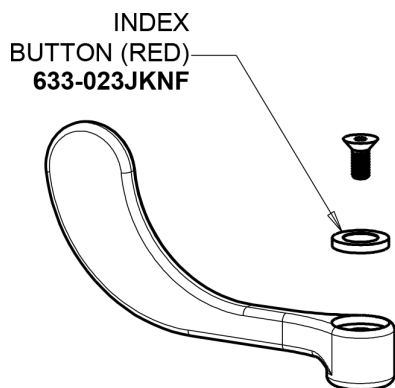

Repair Parts

1100-G2AE35VP317AB

Deck-mounted manual faucet with 8" centers

CHICAGO FAUCETS®

Geberit Group

Base Parts:

5-1/4" Rigid / Swing Gooseneck Spout GN2AJKABCP

For Technical Assistance:

Deck-mounted manual faucet with 8" centers

CHICAGO FAUCETS®

Geberit Group

4" Wristblade Handle
317-PRJKCP

1.5 GPM (5.7 L/min) Vandal Proof Aerator
E35VPJKABCP

Quatern Compression Cartridge (pair)
1-099XTJKABNF (right)
1-100XTJKABNF (left)