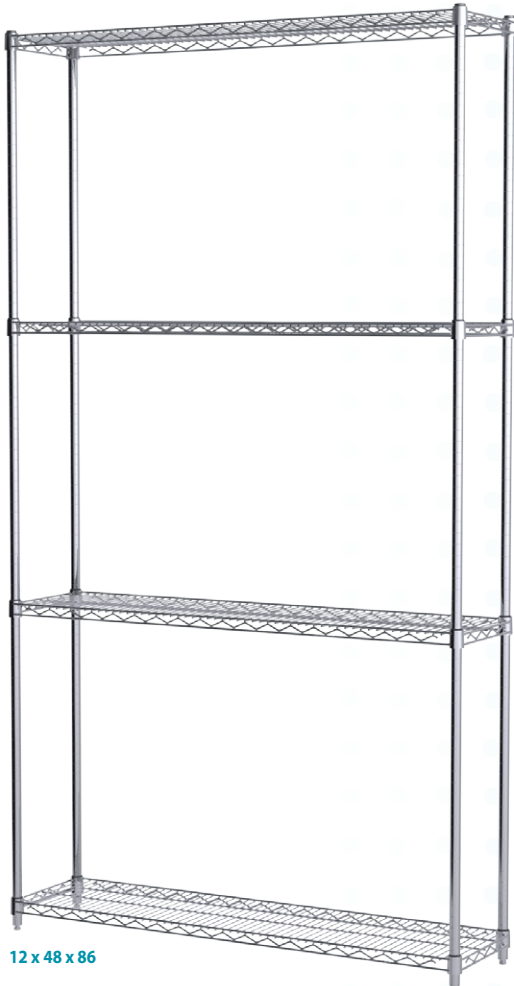

12 x 48 x 86

Wire Shelving Starter Units - 74" High		Components				
Model No.	Description	Post Qty.	Shelf Qty.	"S" Hook Qty.	Unit Weight	Weight Cap.
AWS741224SU	74" High 12" x 24" Starter Unit	4	4	1-8 Pack	34	3200
AWS741236SU	74" High 12" x 36" Starter Unit	4	4	1-8 Pack	42	3200
AWS741248SU	74" High 12" x 48" Starter Unit	4	4	1-8 Pack	49	3200
AWS741436SU	74" High 14" x 36" Starter Unit	4	4	1-8 Pack	45	3200
AWS741824SU	74" High 18" x 24" Starter Unit	4	4	1-8 Pack	40	3200
AWS741830SU	74" High 18" x 30" Starter Unit	4	4	1-8 Pack	44	3200
AWS741836SU	74" High 18" x 36" Starter Unit	4	4	1-8 Pack	49	3200
AWS741848SU	74" High 18" x 48" Starter Unit	4	4	1-8 Pack	61	3200
AWS741860SU	74" High 18" x 60" Starter Unit	4	4	1-8 Pack	45	2400
AWS741872SU	74" High 18" x 72" Starter Unit	4	4	1-8 Pack	50	2400
AWS742424SU	74" High 24" x 24" Starter Unit	4	4	1-8 Pack	46	2400
AWS742436SU	74" High 24" x 36" Starter Unit	4	4	1-8 Pack	60	2400
AWS742448SU	74" High 24" x 48" Starter Unit	4	4	1-8 Pack	72	2400
AWS742460SU	74" High 24" x 60" Starter Unit	4	4	1-8 Pack	54	2400
AWS742472SU	74" High 24" x 72" Starter Unit	4	4	1-8 Pack	61	2400
AWS743648SU	74" High 36" x 48" Starter Unit	4	4	1-8 Pack	59	2400
AWS743660SU	74" High 36" x 60" Starter Unit	4	4	1-8 Pack	73	2400
AWS743672SU	74" High 36" x 72" Starter Unit	4	4	1-8 Pack	84	2400

Wire Shelving Starter Units - 86" High		Components				
Model No.	Description	Post Qty.	Shelf Qty.	"S" Hook Qty.	Unit Weight	Weight Cap.
AWS861224SU	86" High 12" x 24" Starter Unit	4	4	1-8 Pack	35	3200
AWS861236SU	86" High 12" x 36" Starter Unit	4	4	1-8 Pack	43	3200
AWS861248SU	86" High 12" x 48" Starter Unit	4	4	1-8 Pack	50	3200
AWS861436SU	86" High 14" x 36" Starter Unit	4	4	1-8 Pack	46	3200
AWS861824SU	86" High 18" x 24" Starter Unit	4	4	1-8 Pack	41	3200
AWS861830SU	86" High 18" x 30" Starter Unit	4	4	1-8 Pack	45	3200
AWS861836SU	86" High 18" x 36" Starter Unit	4	4	1-8 Pack	50	3200
AWS861848SU	86" High 18" x 48" Starter Unit	4	4	1-8 Pack	62	3200
AWS861860SU	86" High 18" x 60" Starter Unit	4	4	1-8 Pack	46	2400
AWS861872SU	86" High 18" x 72" Starter Unit	4	4	1-8 Pack	51	2400
AWS862424SU	86" High 24" x 24" Starter Unit	4	4	1-8 Pack	47	2400
AWS862436SU	86" High 24" x 36" Starter Unit	4	4	1-8 Pack	61	2400
AWS862448SU	86" High 24" x 48" Starter Unit	4	4	1-8 Pack	73	2400
AWS862460SU	86" High 24" x 60" Starter Unit	4	4	1-8 Pack	55	2400
AWS862472SU	86" High 24" x 72" Starter Unit	4	4	1-8 Pack	62	2400
AWS863648SU	86" High 36" x 48" Starter Unit	4	4	1-8 Pack	60	2400
AWS863660SU	86" High 36" x 60" Starter Unit	4	4	1-8 Pack	74	2400
AWS863672SU	86" High 36" x 72" Starter Unit	4	4	1-8 Pack	85	2400