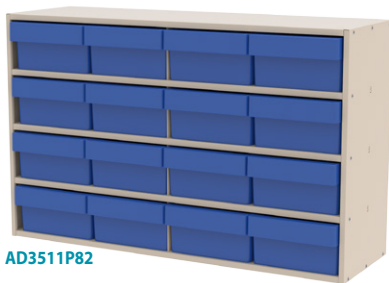

Stackable Cabinets

- Increased storage capacity for AkroDrawers, providing more space to **organize and color code** inventory
- Available in 2 sizes – one for 12" AkroDrawers and one for 18" AkroDrawers
- Optional 8" high Base Stands raise cabinets off the floor
- Durable powder-coated finish
- Units can be safely stacked up to three high
- Cabinets ship fully assembled
- Color: Textured Putty

AD3511P82

Stackable Cabinet 35" W x 11" D x 22" H		Shelf Dimensions (In.)			Qty. of Drawers
Model No.	Description	D	L	H	
AD3511P	Stackable Cabinet with no AkroDrawers	11	34	4-11/16	–
AD3511PAST2	Stackable Cabinet with 31112 & 31162 AkroDrawers	11	34	4-11/16	8 / 8
AD3511P62	Stackable Cabinet with 31162 AkroDrawers	11	34	4-11/16	24
AD3511P82	Stackable Cabinet with 31182 AkroDrawers	11	34	4-11/16	16

Stackable Cabinet 35" W x 17" D x 22" H		Shelf Dimensions (In.)			Qty. of Drawers
Model No.	Description	D	L	H	
AD3517P	Stackable Cabinet with no AkroDrawers	17	34	4-11/16	–
AD3517PAST2	Stackable Cabinet with 31118 & 31168 AkroDrawers	17	34	4-11/16	8 / 8
AD3517P68	Stackable Cabinet with 31168 AkroDrawers	17	34	4-11/16	24
AD3517P88	Stackable Cabinet with 31188 AkroDrawers	17	34	4-11/16	16
AD3517PAST	Stackable Cabinet with 31168 & 31188 AkroDrawers	17	34	4-11/16	12 / 8

Optional Base Stands for Stackable Cabinets		Dimensions (In.)		
Model No.	Description	W	D	H
AD3511BSP	Base Stand for 11" Stackable Cabinet	35-1/4	11-1/4	8
AD3517BSP	Base Stand for 17" Stackable Cabinet	35-1/4	17-1/4	8