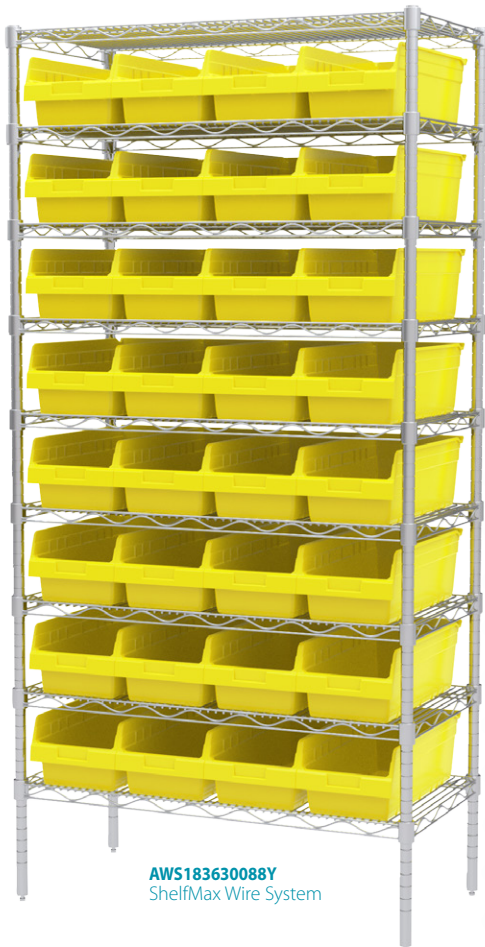

AWS183630088Y
ShelfMax Wire System

ShelfMax Model No.	Outside Dimensions (In.)			Storage Capacity			Accessories		
	L	W	H	Cubic Inches	Bin Load Capacity	Ctn. Qty.	Width Dividers*	Divider Pkg. Qty.	Card Stock
30040	11-5/8	4-1/8	6	175	20 lbs.	16	40020 (7)	12	29301
30090	11-5/8	6-5/8	6	310	30 lbs.	10	40030 (7)	12	29301
30080	11-5/8	8-3/8	6	398	35 lbs.	8	40040 (7)	12	29301
30010	11-5/8	11-1/8	6	591	35 lbs.	8	40050 (7)	12	29301
30048	17-7/8	4-1/8	6	280	25 lbs.	8	40020 (7)	12	29301
30098	17-7/8	6-5/8	6	505	35 lbs.	10	40030 (7)	12	29301
30088	17-7/8	8-3/8	6	648	35 lbs.	8	40040 (7)	12	29301
30018	17-7/8	11-1/8	6	963	35 lbs.	8	40050 (7)	12	29301
30044	23-5/8	4-1/8	6	410	25 lbs.	16	40020 (7)	12	29301
30094	23-5/8	6-5/8	6	686	35 lbs.	10	40030 (7)	12	29301
30084	23-5/8	8-3/8	6	935	35 lbs.	6	40040 (7)	12	29301
30014	23-5/8	11-1/8	6	1303	35 lbs.	6	40050 (7)	12	29301

6" ShelfMax Wire Shelving Systems		Shelf Dimensions (In.)			Quantity	
Model No.	Description	D	L	H	Bins	Shelves
AWS143630040	Wire Shelving w/ 30040	14	36	74	64	9
AWS143630090	Wire Shelving w/ 30090	14	36	74	40	9
AWS143630080	Wire Shelving w/ 30080	14	36	74	32	9
AWS143630010	Wire Shelving w/ 30010	14	36	74	24	9
AWS183630048	Wire Shelving w/ 30048	18	36	74	64	9
AWS183630098	Wire Shelving w/ 30098	18	36	74	40	9
AWS183630088	Wire Shelving w/ 30088	18	36	74	32	9
AWS183630018	Wire Shelving w/ 30018	18	36	74	24	9
AWS243630044	Wire Shelving w/ 30044	24	36	74	64	9
AWS243630094	Wire Shelving w/ 30094	24	36	74	40	9
AWS243630084	Wire Shelving w/ 30084	24	36	74	36†	9
AWS243630014	Wire Shelving w/ 30014	24	36	74	24	9