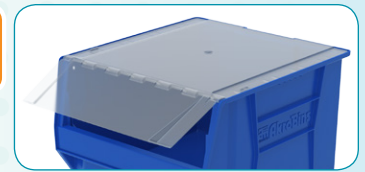

Hinged Lids available for 6 bin models

Super-Size AkroBins	Outside Dimensions (In.)			Capacity/Quantity			Accessories								
	Model No.	L	W	H	Max. Cap. per Bin	Stacking Cap./= Qty. Stacked	Ctn. Qty.	Width Dividers*	Length Dividers*	Divider Pkg. Qty. W L	Bin Lids	Lid Pkg. Qty.	Windows	Window Pkg. Qty.	Card Stock Holder
30280	20	12-3/8	6	200 lbs.	40 lb./10	4	—	40280 (3)	—	2	30280L	4	21280	2	29304
30281	20	12-3/8	8	200 lbs.	50 lb./7	3	—	40281 (3)	—	3	30281L	3	21281	3	29304
30282	20	12-3/8	12	200 lbs.	60 lb./5	2	—	40282 (3)	—	1	30282L	2	21282	2	29304
30283	20	18-3/8	12	300 lbs.	150 lb./5	1	—	40282 (3)	—	1	30283L	1	21283	1	29304
30284	23-7/8	8-1/4	7	200 lbs.	150 lb./5	4	41284 (2)	40286 (1)	2	4	—	—	21284	4	29304
30286	23-7/8	11	7	200 lbs.	150 lb./5	4	41286 (2)	40286 (3)	2	4	30286L	4	21286	4	29304
30287	23-7/8	11	10	300 lbs.	150 lb./5	4	41287 (2)	40287 (3)	6	6	—	—	21287	4	29304
30288	23-7/8	16-1/2	11	300 lbs.	150 lb./5	1	41288 (2)	40287 (3)	6	6	—	—	21288	1	29304
30288MOB‡	Mobile 30288 bin with 3" locking casters**			200 lbs.	—	1	41288 (2)	40287 (3)	6	6	—	—	21288	1	29304
30289	23-7/8	18-1/4	12	300 lbs.	150 lb./5	1	41289 (2)	40289 (3)	2	1	—	—	21289	1	29304
30289MOB‡	Mobile 30289 bin with 3" locking casters**			200 lbs.	—	1	41289 (2)	40289 (3)	2	1	—	—	21289	1	29304
30290	29-1/4	18-3/8	12	300 lbs.	150 lb./5	1	—	40290 (3)	—	1	30290L	1	21283	1	29304
30290MOB‡	Mobile 30290 bin with 3" locking casters**			200 lbs.	—	1	—	40290 (3)	—	1	—	—	21283	1	29304
30292	29-7/8	11	10	300 lbs.	150 lb./5	4	41287 (2)	40292 (3)	6	6	—	—	21287	4	29304
30292MOB‡	Mobile 30292 bin with 3" locking casters**			200 lbs.	—	4	41287 (2)	40292 (3)	6	6	—	—	21287	4	29304
30293	29-7/8	16-1/2	11	300 lbs.	150 lb./5	1	41288 (2)	40292 (3)	6	6	—	—	21288	1	29304
30293MOB‡	Mobile 30293 bin with 3" locking casters**			200 lbs.	—	1	41288 (2)	40292 (3)	6	6	—	—	21288	1	29304