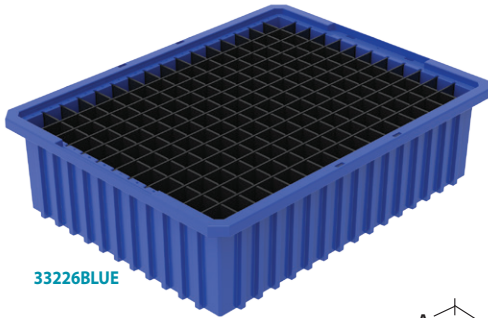

Akro-Grids

- Lightweight **grid containers** can be **customized** with optional lengthwise and crosswise dividers
- Great for organizing items and creating kits of items that are frequently used together
- 4 colors available for color coding and easy identification
- 13 sizes; same footprint models are stackable

Molded-in **letter/number system** for easy tracking

Clear Snap-On Lids keep contents clean and stack securely

Dividers allow subdivision of the containers

Clear Plastic Label Holders snap on any side of the container

33226BLUE

Akro-Grids	Outside Dimensions (In.)			Capacity/Qty.				Accessories				
	Model No.	L	W	H	Cu. Ft.	Gal	Lbs.	Bin Ctn. Qty.	Long Divider*	Short Divider*	Divider Pkg. Qty.	Max. No. of Compartments
NEW! 33103	10-7/8	8-1/4	3-1/2	0.12	0.92	25	20	42103 (5)	41103 (7)	6	48	
33105	10-7/8	8-1/4	5	.16	1.2	25	20	42105 (5)	41105 (7)	6	48	
NEW! 33162	16-1/2	10-7/8	2-1/2	0.20	1.5	20	12	42162 (7)	41162 (7)	6	96	
33164	16-1/2	10-7/8	4	.29	2.2	20	12	42164 (7)	41164 (11)	6	96	
NEW! 33165	16-1/2	10-7/8	5	0.39	2.9	35	12	42165 (7)	41165 (11)	6	96	
33166	16-1/2	10-7/8	6	.44	3.3	35	8	42166 (7)	41166 (11)	6	96	
33168	16-1/2	10-7/8	8	.59	4.4	40	6	42168 (7)	41168 (11)	6	96	
33220	22-3/8	17-3/8	10	1.66	12.4	50	2	42220 (11)	41220 (15)	6	192	
NEW! 33222	22-1/2	17-1/2	12	2.10	15.9	60	3	42222 (11)	41222 (15)	6	192	
33223	22-1/2	17-3/8	3	.47	3.5	30	6	42223 (11)	41223 (15)	6	192	
33224	22-3/8	17-3/8	4	.61	4.6	30	6	42224 (11)	41224 (15)	6	192	
33226	22-3/8	17-3/8	6	.96	7.2	40	4	42226 (11)	41226 (15)	6	192	
33228	22-3/8	17-3/8	8	1.30	9.7	50	3	42228 (11)	41228 (15)	6	192	

Clear Snap-On Lids		
Model No.	Fits Grid No.	Ctn. Qty.
33011	33103, 33105	10
33061	33162, 33164, 33165, 33166, 33168	4
33023	33220, 33222, 33223, 33224, 33226, 33228	3

Label Holders		
Model No.	Fits Grid No.	Pkg. Qty.
35010	Fits all except 33164, 33223, 33224	6
35011	33164, 33224	6