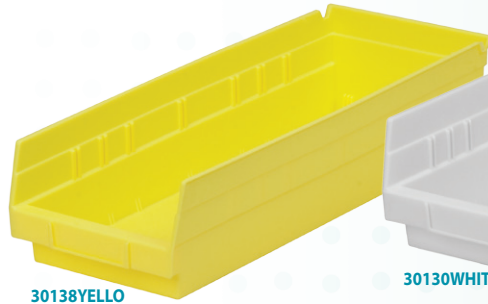

30138YELLOW