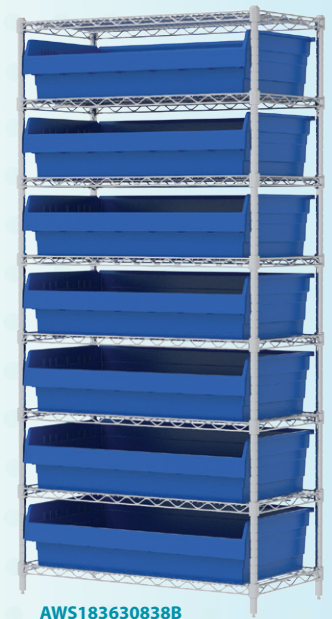

AWS183630838B ShelfMax8 Bin Wire System

ShelfMax8 Wire Shelving Systems		Shelf Dimensions (In.)			Quantity	
Model No.	Description	D	L	H	Bins	Shelves
AWS143630840	Wire Shelving with 30840 Bins	14	36	74	64‡	8
AWS143630860	Wire Shelving with 30860 Bins	14	36	74	40‡	8
AWS143630880	Wire Shelving with 30880 Bins	14	36	74	32‡	8
AWS143630800	Wire Shelving with 30800 Bins	14	36	74	24‡	8
AWS183630848	Wire Shelving with 30848 Bins	18	36	74	56	8
AWS183630868	Wire Shelving with 30868 Bins	18	36	74	40‡	8
AWS183630888	Wire Shelving with 30888 Bins	18	36	74	32‡	8
AWS183630808	Wire Shelving with 30808 Bins	18	36	74	24‡	8
AWS183630818	Wire Shelving with 30818 Bins	18	36	74	16‡	8
AWS183630838	Wire Shelving with 30838 Bins	18	36	74	8‡	8
AWS243630844	Wire Shelving with 30844 Bins	24	36	74	56	8
AWS243630864	Wire Shelving with 30864 Bins	24	36	74	40‡	8
AWS243630884	Wire Shelving with 30884 Bins	24	36	74	32‡	8
AWS243630804	Wire Shelving with 30804 Bins	24	36	74	24‡	8
AWS243630814	Wire Shelving with 30814 Bins	24	36	74	16‡	8