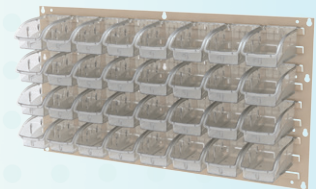

Louvered Panel Unit (30636BEIGE Louvered Panel shown with 305A3 bins)

Louvers securely support InSight bins. Use alone or side-by-side with additional louvered panels. Easy one-person assembly.

InSight Model No.	Outside Dimensions (In.)			Capacity/Quantity		Accessories					
	L	W	H	Capacity (lbs.)	Bin Ctn. Qty.	Width Divider	Divider Pkg Qty.	Length Divider	Divider Pkg Qty.	Lid	Lid Pkg Qty.
305A1	5-3/8	4-1/8	3-1/4	10	16	415A1 (1)	8	405A1 (1)	8	305A2	16
305A3	7-3/8	4-1/8	3-1/4	10	16	415A1 (2)	8	405A3 (1)	8	305A4	16
305A5	10-7/8	4-1/8	3-1/4	15	12	415A1 (3)	8	405A5 (1)	6	305A6	12
305B1	10-7/8	5-1/2	5-1/4	25	12	415B1 (3)	6	405B1 (1)	6	305B2	12

in ( ) represents divider slots per bin.

InSight Louvered Panel Systems		
Model No.	Description	Bin Qty.
30636BEIGE1	35¾" x 19" Louvered Panel with 305A1	32
30636BEIGE3	35¾" x 19" Louvered Panel with 305A3	32
30636BEIGE5	35¾" x 19" Louvered Panel with 305A5	32
30636BEIGEB1	35¾" x 19" Louvered Panel with 305B1	18

InSight Louvered Panel and Bin Combinations		Bin Qty.			
Model No.		305A1	305A3	305A5	305B1
30618BEIGE		16	16	16	9
98600BEIGE		30	30	30	12

Bins sold separately.