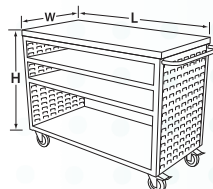

Small Louvered Cart 37" L x 18" W x 36" H			Capacity/Qty.	
Model No.	Description	Wt. Capacity (lbs.)	Qty. of Drawers	
MA3618P	Small Louvered Cart with no AkroDrawers	800	–	
MA3618P1	Small Louvered Cart with 31118 AkroDrawers	800	6	
MA3618PAST	Small Louvered Cart with 31168 & 31188 AkroDrawers	800	12 / 4	

Large Louvered Cart 49" L x 24" W x 37½" H			Capacity/Qty.	
Model No.	Description	Wt. Capacity (lbs.)	Qty. of Drawers	
MA4824P	Large Louvered Cart with no AkroDrawers	800	–	
MA4824P1	Large Louvered Cart with 31142 & 31162 AkroDrawers	800	22 / 16	
MA4824P2	Large Louvered Cart with 31142 & 31182 AkroDrawers	800	22 / 10	
MA4824P3	Large Louvered Cart with 31112 AkroDrawers	800	16