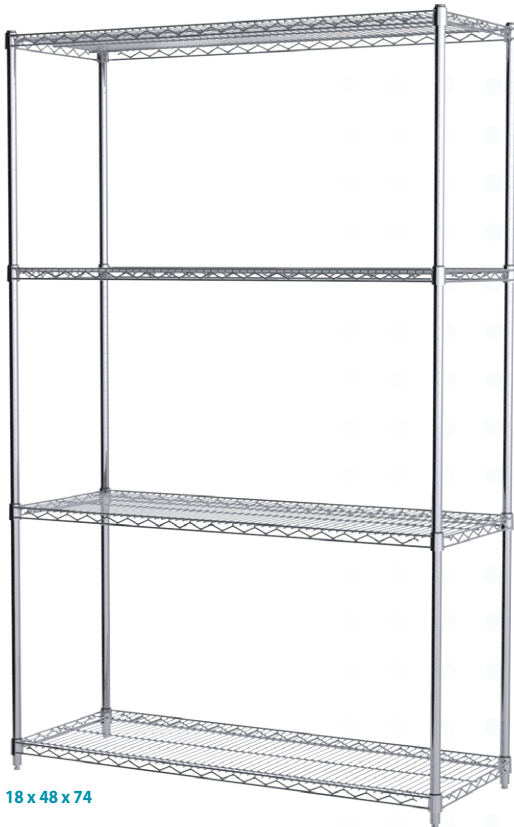

18 x 48 x 74

Wire Shelving Starter Units - 74" High		Components				
Model No.	Description	Post Qty.	Shelf Qty.	"S" Hook Qty.	Unit Weight	Weight Cap.
AWS741224SU	74" High 12" x 24" Starter Unit	4	4	1-8 Pack	34	3200
AWS741236SU	74" High 12" x 36" Starter Unit	4	4	1-8 Pack	42	3200
AWS741248SU	74" High 12" x 48" Starter Unit	4	4	1-8 Pack	49	3200
AWS741436SU	74" High 14" x 36" Starter Unit	4	4	1-8 Pack	45	3200
AWS741824SU	74" High 18" x 24" Starter Unit	4	4	1-8 Pack	40	3200
AWS741830SU	74" High 18" x 30" Starter Unit	4	4	1-8 Pack	44	3200
AWS741836SU	74" High 18" x 36" Starter Unit	4	4	1-8 Pack	49	3200
AWS741848SU	74" High 18" x 48" Starter Unit	4	4	1-8 Pack	61	3200
AWS741860SU	74" High 18" x 60" Starter Unit	4	4	1-8 Pack	45	2400
AWS741872SU	74" High 18" x 72" Starter Unit	4	4	1-8 Pack	50	2400
AWS742424SU	74" High 24" x 24" Starter Unit	4	4	1-8 Pack	46	2400
AWS742436SU	74" High 24" x 36" Starter Unit	4	4	1-8 Pack	60	2400
AWS742448SU	74" High 24" x 48" Starter Unit	4	4	1-8 Pack	72	2400
AWS742460SU	74" High 24" x 60" Starter Unit	4	4	1-8 Pack	54	2400
AWS742472SU	74" High 24" x 72" Starter Unit	4	4	1-8 Pack	61	2400
AWS743648SU	74" High 36" x 48" Starter Unit	4	4	1-8 Pack	59	2400
AWS743660SU	74" High 36" x 60" Starter Unit	4	4	1-8 Pack	73	2400
AWS743672SU	74" High 36" x 72" Starter Unit	4	4	1-8 Pack	84	2400