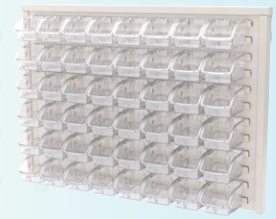

# InSight® Bins

- Provide **easy and maximum visibility** to users in a sleek, modern design
- Can stack, sit on shelving or hang on Akro-Mils rails, louvered panels or ReadySpace® Storage System
- Optional lids protect contents from dust – will stack with lids in place
- Patent Pending: No-tip feature when bins are stacked
- Large label area for part identification and barcode scanning
- Clear length and width dividers available
- Autoclavable
- Available in 4 sizes

305B1

Bins stack with lids in place

Lids protect bin contents from dust

305A3

**insight**  
by Akro-Mils