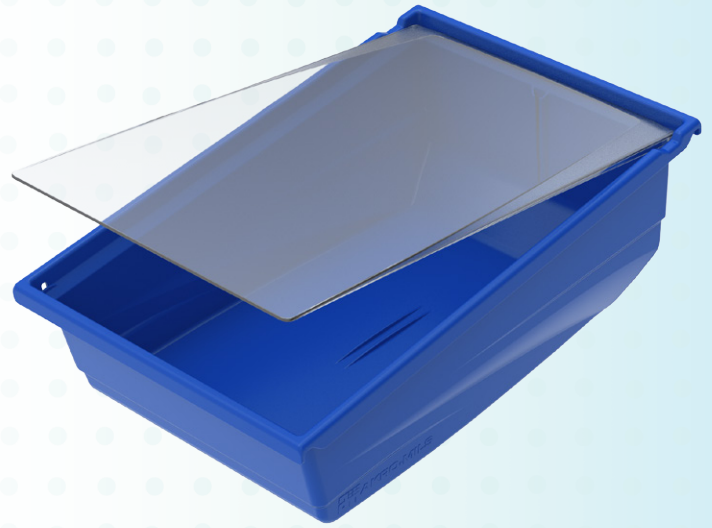

Universal Hanging Bins

Versatile, adaptable bins grow along with your operations!

- Bins can hang from all 4 sides
- Moves seamlessly from shelving to louvers to rails, **changing from a sloped bin to a regular profile with a 180° turn.**
- Sloped-side hanging lip lets bin hang at an angle
- Flat-side hanging lip keeps bin level when hanging
- Rear hanglock allows bin to tilt out on steel or wire shelving units
- Lids attach at either end of the bin
- Bin widths are sized to maximize storage space on standard width steel and wire shelving units
- Available in 7 sizes and 4 colors: Red, Blue, Yellow and Clear