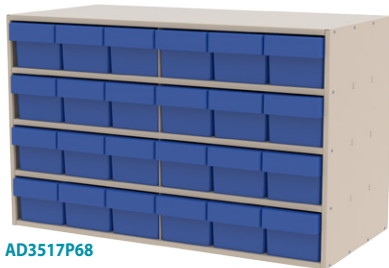

AD3517P68

Stackable Cabinet 35" W x 11" D x 22" H		Shelf Dimensions (In.)			Qty. of Drawers
Model No.	Description	D	L	H	
AD3511P	Stackable Cabinet with no AkroDrawers	11	34	4-11/16	–
AD3511PAST2	Stackable Cabinet with 31112 & 31162 AkroDrawers	11	34	4-11/16	8 / 8
AD3511P62	Stackable Cabinet with 31162 AkroDrawers	11	34	4-11/16	24
AD3511P82	Stackable Cabinet with 31182 AkroDrawers	11	34	4-11/16	16

Stackable Cabinet 35" W x 17" D x 22" H		Shelf Dimensions (In.)			Qty. of Drawers
Model No.	Description	D	L	H	
AD3517P	Stackable Cabinet with no AkroDrawers	17	34	4-11/16	–
AD3517PAST2	Stackable Cabinet with 31118 & 31168 AkroDrawers	17	34	4-11/16	8 / 8
AD3517P68	Stackable Cabinet with 31168 AkroDrawers	17	34	4-11/16	24
AD3517P88	Stackable Cabinet with 31188 AkroDrawers	17	34	4-11/16	16
AD3517PAST	Stackable Cabinet with 31168 & 31188 AkroDrawers	17	34	4-11/16	12 / 8

Optional Base Stands for Stackable Cabinets		Dimensions (In.)		
Model No.	Description	W	D	H
AD3511BSP	Base Stand for 11" Stackable Cabinet	35-1/4	11-1/4	8
AD3517BSP	Base Stand for 17" Stackable Cabinet	35-1/4	17-1/4	8