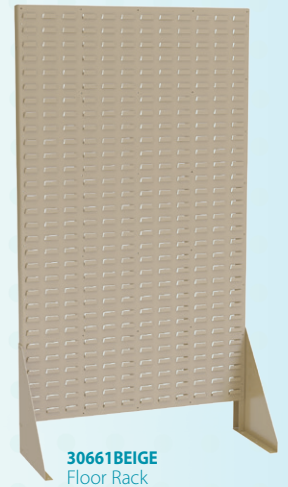

AkroBin Louvered Hanging Systems			Dimensions (In.)			AkroBin quantity to fit Louvered Hanging System - AkroBin Model No. (Bin Weight Capacity)											
Model No.	Description	Ctn. Qty	L	W	H	Rack Wt. Cap. (lbs.)	30210 (10 lbs.)	30220 (10 lbs.)	30224 (30 lbs.)	30230 (30 lbs.)	30234 (50 lbs.)	30235 (60 lbs.)	30239 (50 lbs.)	30240 (60 lbs.)	30250 (75 lbs.)	30255 (60 lbs.)	30320 (80 lbs.)
30618*	Louvered Panel	4	18	5/16	19	160	16	16	12	9	9	3	4	4	2	3	-
30636*	Louvered Panel	4	35-3/4	5/16	19	160	32	32	24	18	18	9	8	8	4	6	3
98600BEIGE	Bench Rack	1	27-15/16	8-9/16	19-9/16	120	30	30	18	12	12	6	6	6	-	-	-
30161*	Louvered Panel	1	36	5/16	61	1000	120	120	80	60	60	30	28	28	14	20	10
30661BEIGE	Single-Sided Rivet Floor Rack	1	36-3/16	13-1/2	66-3/8	500	120	120	80	60	60	30	28	28	14	20	10
30676BEIGE	Double-Sided Rivet Floor Rack	1	36-3/16	25	66-3/8	1000	240	240	144	108	108	56	48	48	24	36	20