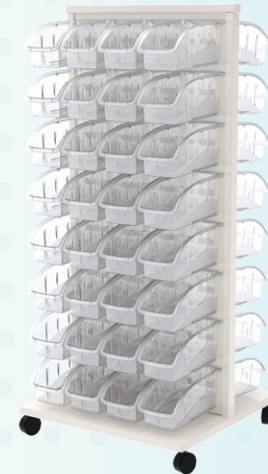

Mobile Floor Unit (30553B1 shown)

Organizes, shares and transports supplies and products. Perfect for "high-demand" items. Panel easily locks into posts on base without tools. Four bin size packages available. See pg. 19 for details.