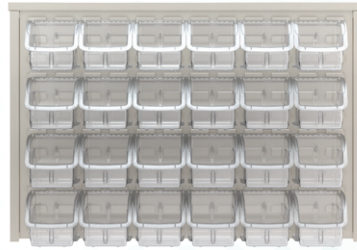

ReadySpace® Storage System

Ready, Set, Organize!®

- Offered in three configurations: **Wall Unit, Bench Unit and Mobile Floor Unit**
- Customer-friendly appearance
- Keep supplies organized and readily available
- Utilizes valuable floor or wall space that might otherwise be wasted
- Bench and Mobile Floor Units can create a privacy wall where needed
- Color: White Powder-Coated Finish

30536 Wall Unit with 305B1 InSight Bins
37½" x 1¾" x 25¾"