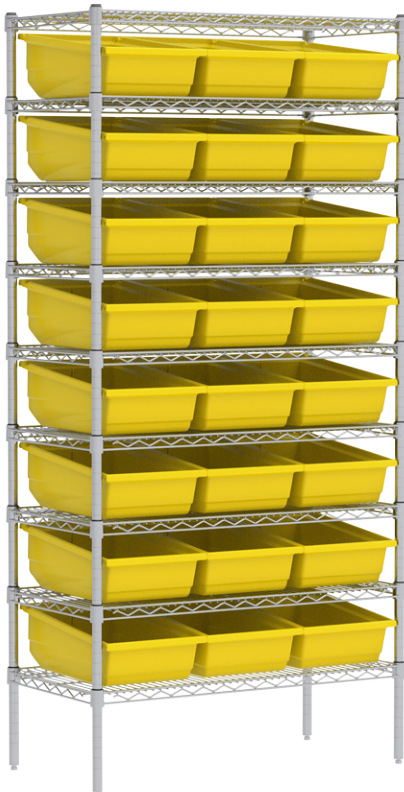

Bins are sized to maximize capacity of shelving

Universal Hanging Bins	Outside Dimensions (In.)			Inside Dimensions (In.)			Quantity	Accessories					
	Model No.	L	W	H	L	W		H	Bin Ctn. Qty.	Dividers	Divider Pkg. Qty.	Bin Lids	Lid Pkg. Qty.
36110	11-1/2	4-1/8	4-1/2	9-5/8	2-9/16	4-5/16	16	46110	12	36111CRY	8		
36120	11-1/2	6-5/8	4-1/2	9-5/8	5-1/16	4-5/16	10	46110	12	36121CRY	10		
36130	11-1/2	8-1/4	4-1/2	9-5/8	6-11/16	4-1/4	8	46110	12	36131CRY	8		
36140	11-1/2	11	4-1/2	9-5/8	9-7/16	4-1/4	6	46110	12	36141CRY	6		
36220	17-1/2	6-5/8	6-1/2	15-1/4	4-3/4	6-1/4	10	46220	6	36221CRY	10		
36230	17-1/2	8-1/4	6-1/2	15-1/4	6-3/8	6-1/4	8	46220	6	36231CRY	8		
36240	17-1/2	11	6-1/2	15-1/4	9-1/8	6-1/4	6	46220	6	36241CRY	6