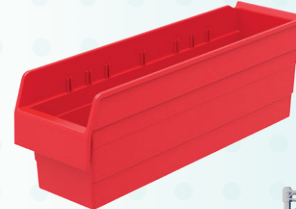

308645RED

ShelfMax8 Model No.	Outside Dimensions (In.)			Capacity/Quantity			Accessories			
	L	W	H	Cubic Inches	U.S. Gal.	Ctn. Qty.	Width Dividers*	Divider Pkg. Qty.	Length Dividers*	Divider Pkg. Qty.
30840	11-5/8	4-1/8	8	233	1.01	16	40840 (7)	12	–	–
30860	11-5/8	6-5/8	8	411	1.78	10	40860 (7)	12	–	–
30880	11-5/8	8-1/4	8	520	2.25	8	40880 (7)	12	–	–
30800	11-5/8	11-1/8	8	734	3.18	4	40800 (7)	12	–	–
30820	11-5/8	22-1/2	8	1638	7.09	4	40820 (7)	6	41820 (7)	12
30846	15-5/8	4-1/8	8	332	1.44	8	40840 (7)	12	–	–
30866	15-5/8	6-5/8	8	585	2.53	10	40860 (7)	12	–	–
30886	15-5/8	8-1/4	8	740	3.20	8	40880 (7)	12	–	–
30806	15-5/8	11-1/8	8	1044	4.52	4	40800 (7)	12	–	–
30826	15-5/8	22-1/2	8	2213	9.58	4	40820 (7)	6	41826 (7)	12
30848	17-7/8	4-1/8	8	382	1.65	8	40840 (7)	12	–	–
30868	17-7/8	6-5/8	8	672	2.91	10	40860 (7)	12	–	–
30888	17-7/8	8-1/4	8	851	3.68	8	40880 (7)	12	–	–
30808	17-7/8	11-1/8	8	1200	5.19	4	40800 (7)	12	–	–
30818	17-7/8	16-1/2	8	1897	8.21	4	40818 (7)	6	41818 (7)	6
30828	17-7/8	22-1/2	8	2545	11.02	4	40820 (7)	6	41818 (7)	6
30838	17-7/8	33	8	3817	16.52	4	40838 (7)	6	41818 (7)	6
30844	23-5/8	4-1/8	8	529	2.29	8	40840 (7)	12	–	–
30864	23-5/8	6-5/8	8	932	4.03	10	40860 (7)	12	–	–
30884	23-5/8	8-1/4	8	1179	5.10	8	40880 (7)	12	–	–
30804	23-5/8	11-1/8	8	1662	7.19	4	40800 (7)	12	–	–
30814	23-5/8	16-1/2	8	2533	10.97	4	40818 (7)	6	41814 (7)	6
30824	23-5/8	22-1/2	8	3523	15.25	4	40820 (7)	6	41814 (7)	6