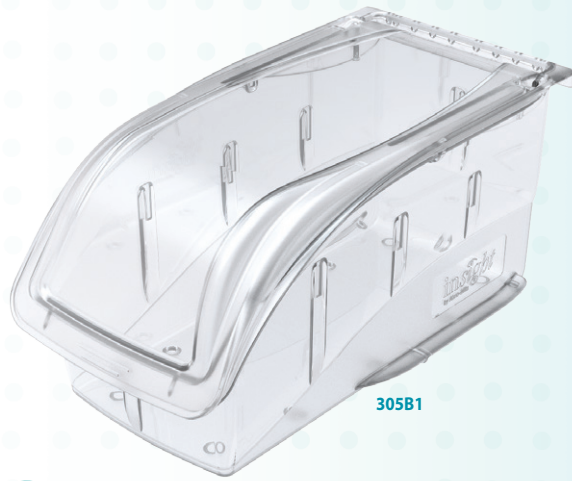

InSight® Bins

- Provide **easy and maximum visibility** to users in a sleek, modern design
- Can stack, sit on shelving or hang on Akro-Mils rails, louvered panels or ReadySpace® Storage System
- Optional lids protect contents from dust – will stack with lids in place
- Patent Pending: No-tip feature when bins are stacked
- Large label area for part identification and barcode scanning
- Clear length and width dividers available
- Autoclavable
- Available in 4 sizes

305B1