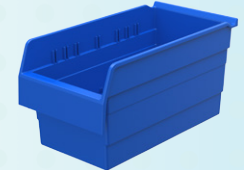

ShelfMax8™ Bins

- Extra-large ShelfMax8 8" tall bins feature even greater storage options for end users – including up to 95 percent more holding capacity than traditional 4" shelf bins, and 65 percent more capacity than 6" bins.
- Wide hopper front for easy access
- Rear hanglock allows complete access to contents when tilted out on shelving
- Oversized label area easily accommodates a 2" high adhesive label, or multiple labels for divided bins
- New divider design allows for more secure bin partitions, and easier installation and removal of dividers

30886BLUE