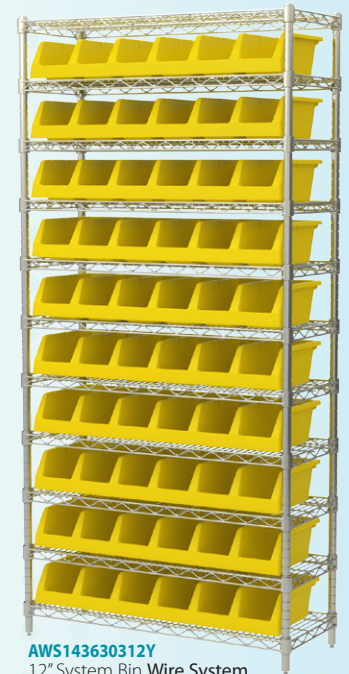

AWS143630312Y
12" System Bin Wire System

System Bins		Dimensions (In.)			Bin Compartment Dimensions (In.)**			Ctn. Qty.
Model No.	Description	L	W	H	L	W	H	
30312	12" System Bin	12	33	5	10-3/8	3-5/8	4-15/16	5
30318	18" System Bin	18	33	5	16-3/8	3-5/8	4-15/16	5
40312*	System Bin Divider (Black only)	5/32	4-7/8	4-7/8	-	-	-	6 pk.

One color per carton. Specify Red, Blue or Yellow. Order in carton quantities. *One divider per compartment, six per unit. **Bottom inside dimension per compartment.

System Bin Wire Systems		Shelf Dimensions (In.)			Quantity	
Model No.	Description	D	L	H	# of Bins	Shelves
AWS143630312	Wire Shelving w/ 30312 Bins	14	36	74	10	11
AWS183630318	Wire Shelving w/ 30318 Bins	18	36	74	10	11

Stak-N-Store Bins

- Stacking bins are ideal for **large, bulky items**
- Eliminate corrugated containers from storage areas
- Same size bins can be stacked atop one another on flooring or shelving
- Easy to label
- Available in 3 sizes and 5 colors: Red, Blue, Gray, White or Clear