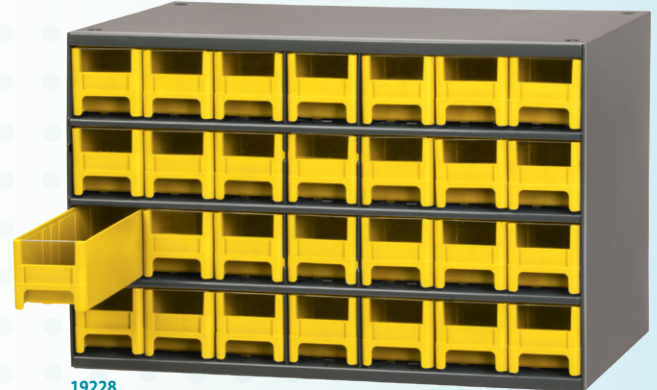

19228

Drawers available separately for use as **Unit Dose Bins**