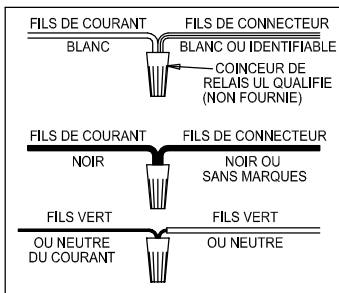

CAUTION: Read instructions carefully and turn electricity off at main circuit breaker panel before beginning installation.

6827 & 6828

WARNING - If any Special Control Devices are used with this Fixture, Follow the Instructions Carefully to assure full compliance with N.E.C. requirements. If there are any questions, contact a Qualified Electrical Contractor.

WARNING - This product contains chemicals known to the State of California to cause cancer, birth defects and /or other reproductive harm. Thoroughly wash hands after installing, handling, cleaning, or otherwise touching this product.

NOTE: This product is suitable for damp locations.

ASSEMBLY STEPS:
PASOS PARA ENSAMBLAR:
MODE D'ASSEMBLAGE:

1. A → B
2. C → D, E
3. F → G, H, D

**B & E
(NOT FURNISHED)
(NO INCLUIDA)
(NON FOURNIE)**

P6828