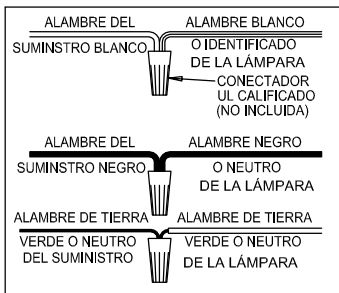

CAUTION: Read instructions carefully and turn electricity off at main circuit breaker panel before beginning installation.

6827 & 6828

WARNING - If any Special Control Devices are used with this Fixture, Follow the Instructions Carefully to assure full compliance with N.E.C. requirements. If there are any questions, contact a Qualified Electrical Contractor.

WARNING - This product contains chemicals known to the State of California to cause cancer, birth defects and /or other reproductive harm. Thoroughly wash hands after installing, handling, cleaning, or otherwise touching this product.

NOTE: This product is suitable for damp locations.

ASSEMBLY STEPS:
PASOS PARA ENSAMBLAR:
MODE D'ASSEMBLAGE:

1. A → B
2. C → D, E
3. F → G, H, D

**B & E
(NOT FURNISHED)
(NO INCLUIDA)
(NON FOURNIE)**

P6828