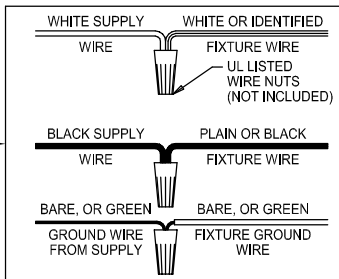

CAUTION: Read instructions carefully and turn electricity off at main circuit breaker panel before beginning installation.

6827 & 6828

WARNING - If any Special Control Devices are used with this Fixture, Follow the Instructions Carefully to assure full compliance with N.E.C. requirements. If there are any questions, contact a Qualified Electrical Contractor.

WARNING - This product contains chemicals known to the State of California to cause cancer, birth defects and /or other reproductive harm. Thoroughly wash hands after installing, handling, cleaning, or otherwise touching this product.

NOTE: This product is suitable for damp locations.

ASSEMBLY STEPS:
PASOS PARA ENSAMBLAR:
MODE D'ASSEMBLAGE:

1. A → B
2. C → D, E
3. F → G, H, D

**B & E
(NOT FURNISHED)
(NO INCLUIDA)
(NON FOURNIE)**

P6828