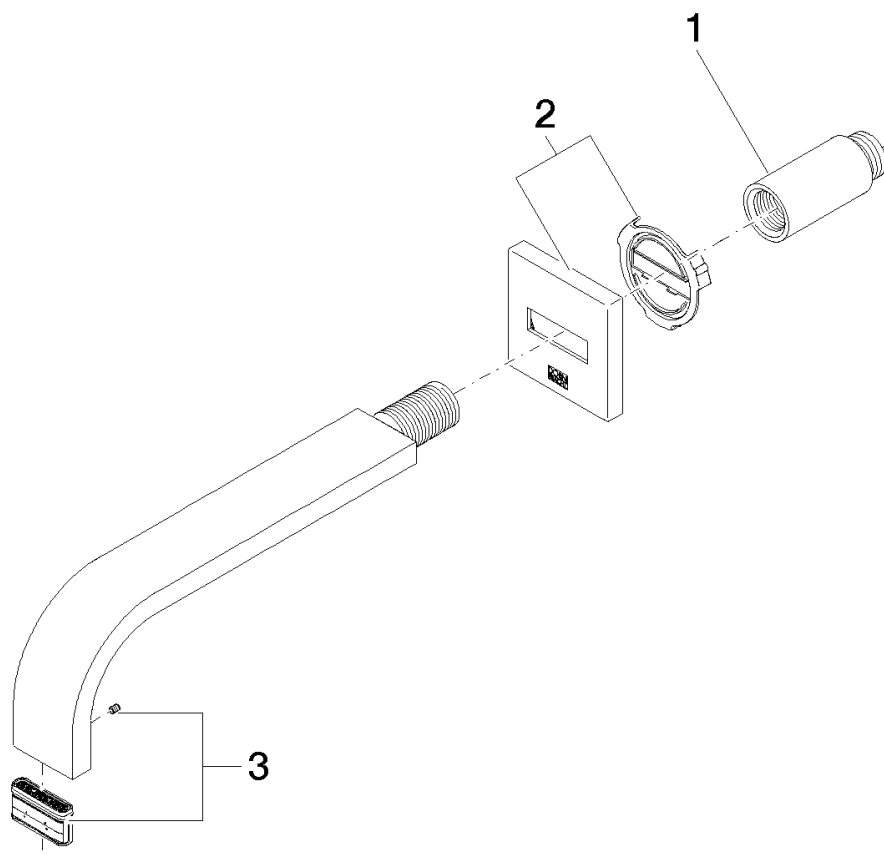

Sink - MEM

Lavatory spout, wall-mounted without drain - platinum

Article number: 13 800 782-08 0010

Date of manufacture from 7/1/2016

Spare parts list

Position	Number of units	Item Number	Spare part	Lead time
1	1	09 24 03 081 10 90	extension	2
2	1	90 27 78 035 00-08	rosette	20
3	1	90 29 03 118 00 90	aerator	2

Sink - MEM

Lavatory spout, wall-mounted without drain - platinum

Article number: 13 800 782-08 0010

Date of manufacture from 7/1/2016