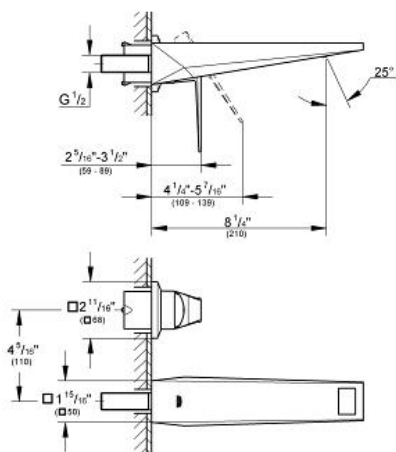

ALLURE BRILLIANT Two-Hole Basin Mixer M-Size

MODEL # 19784

GROHE America, Inc | 200 North Gary Avenue, Suite G, Roselle, IL 60172
Phone: +1 (800) 444-7643 | Fax: +1 (800) 225-2778 | us-customerservice@grohe.com

Pure Freude an Wasser

GROHE

Product Description: Two-Hole Basin Mixer M-Size

Standard Specification:

- Wall mount
- Without concealed body
- **GROHE StarLight®** finish
- **GROHE EcoJoy®** technology for less water and perfect flow
- 8 1/4" Spout/Aerator Reach
- Spout with integrated flow control
- Solid Brass Construction
- Max flow rate: 1.2 gpm (4.56 L/min)

Color:

- 19784 00A chrome
- 19784 000 chrome