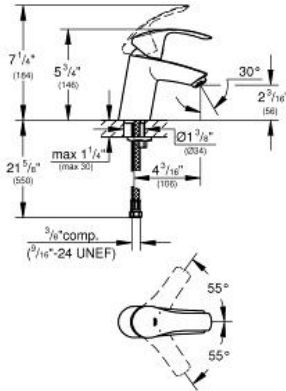

EUROSMART
Single-Handle Bathroom Faucet
MODEL # 3264300A

Pure Freude
an Wasser

Product Description:
EUROSMART
Single-Handle Bathroom Faucet

Standard Specification:

- Single hole installation
- Metal lever handle
- **GROHE SilkMove** 1.4" (35 mm) ceramic cartridge
- **GROHE StarLight** chrome finish
- Flow control
- Stainless steel flex lines
- Max flow rate: 1.2 gpm (4.56 L/min)

Applicable Codes & Standards:

- Energy Policy Act of 1992
- NSF 61
- ASME A112.18.1/CSA B125.1
- US Federal and State material regulations
- EPA WaterSense®
- ICC/ANSI A117.1

Color:

- 3264300A StarLight Chrome