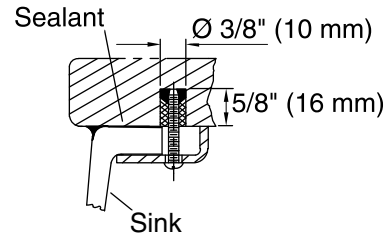

**Solid-Surface
Installation**