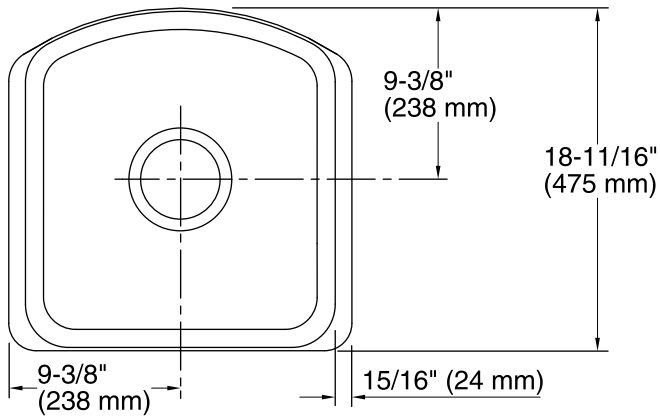

**Solid-Surface
Installation**