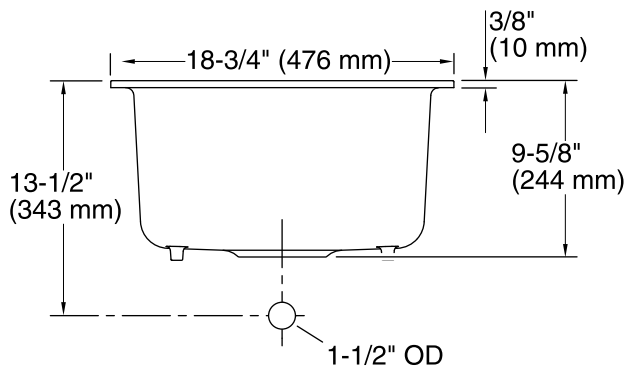

### Technical Information

All product dimensions are nominal.

Installation:	Under-mount
Bowl area	Length: 15-11/16" (399 mm) Width: 17-1/8" (435 mm) Bowl depth: 9" (229 mm) Water depth: 9" (229 mm)
Template:	1259678-7, required, included