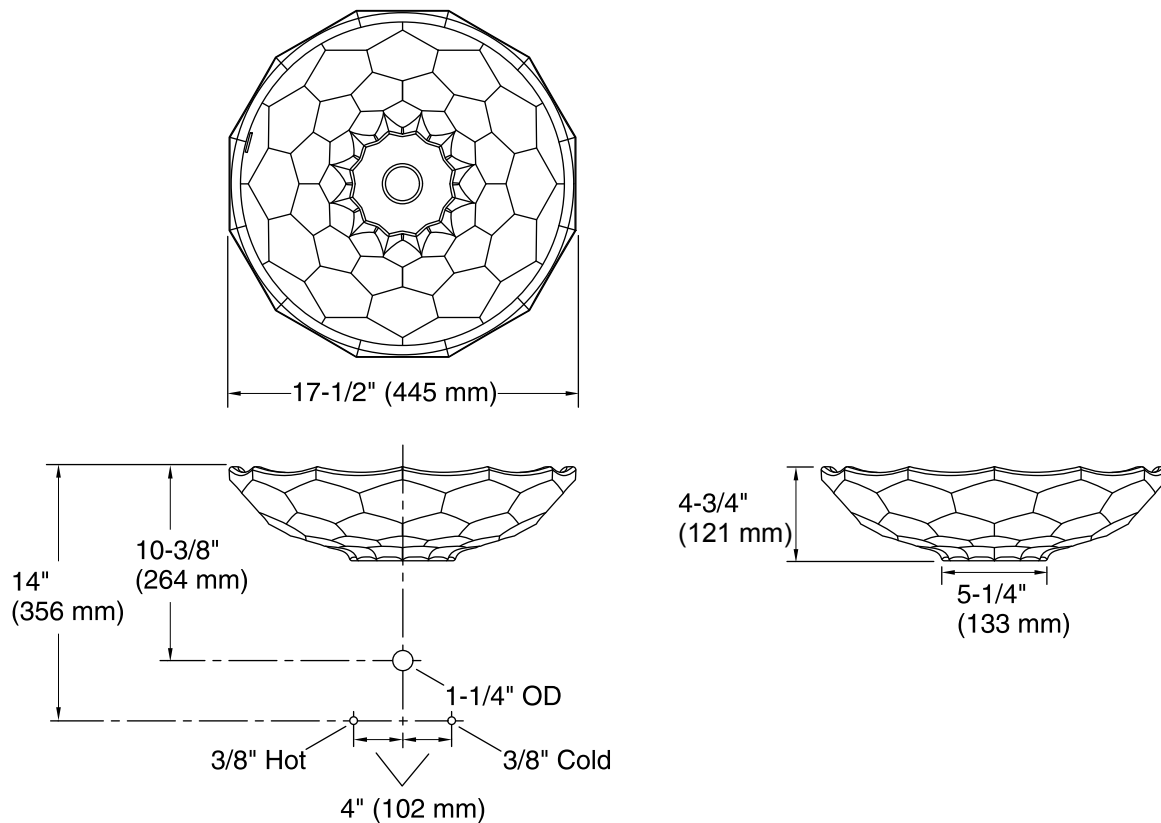

## Technical Information

All product dimensions are nominal.

Bowl configuration:	Single
Installation:	Vessel
Bowl area	Diameter: 16-7/16" (418 mm) Bowl depth: 4" (102 mm) Water depth: 4" (102 mm)