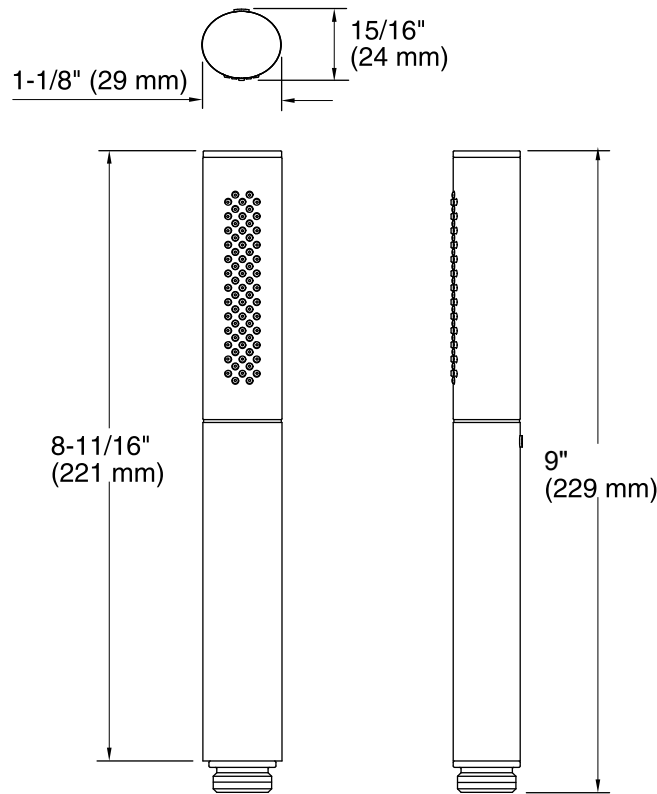

Technical Information

All product dimensions are nominal.

Handshower:

Rated maximum flow: 2 gal/min (7.6 l/min)

Notes

Install this product according to the installation guide.

Plumbing codes require an atmospheric vacuum breaker (such as Kohler Model K-9660) be installed in-line with handshowers. Please consult with local plumbing officials.

Note: Handshower contains flow regulating check valve for backflow prevention.