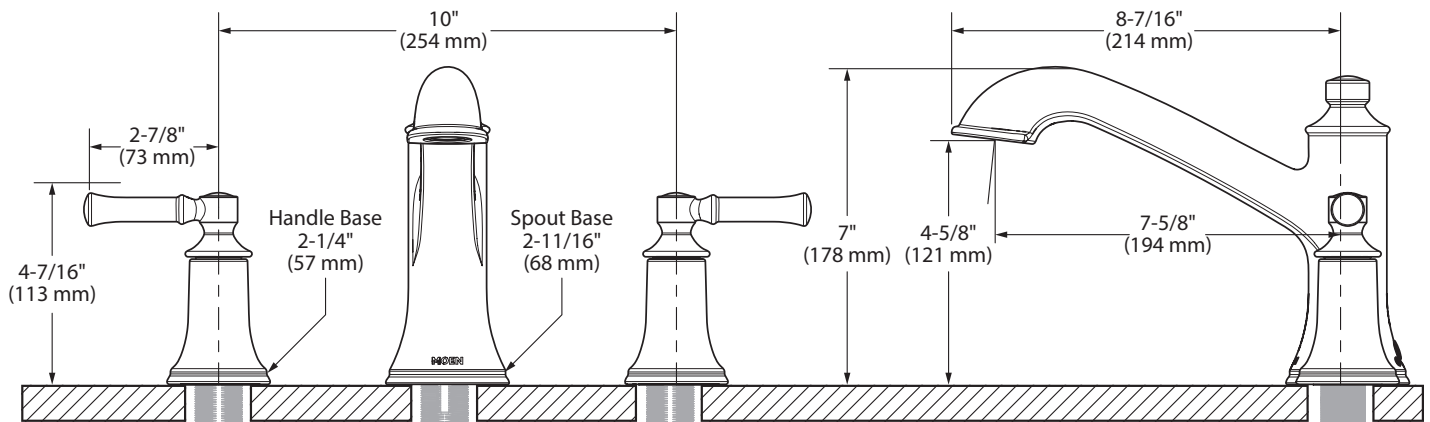

DARTMOOR™
Two-Handle Roman Tub
Faucet Trim

Models: T683 series

Valves: 4792, 4793, 4794,
4796, 4797, 4798

CRITICAL DIMENSIONS

(DO NOT SCALE)