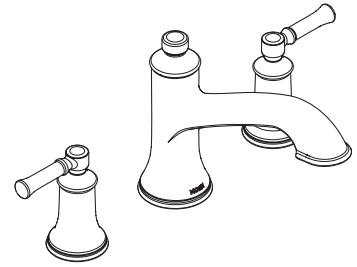

Buy it for looks. Buy it for life.®

Specifications

DESCRIPTION

- Metal construction with various finishes identified by suffix
- Hot and cold temperature indicators available

OPERATION

- Lever style handles with optional hot and cold indicators available
- Rotate hot side handle counterclockwise to open (clockwise to close) and the cold side handle clockwise to open and (counterclockwise to close)

DARTMOOR™
Two-Handle Roman Tub
Faucet Trim

Models: T683 series

Valves: 4792, 4793, 4794,
4796, 4797, 4798

CRITICAL DIMENSIONS

(DO NOT SCALE)