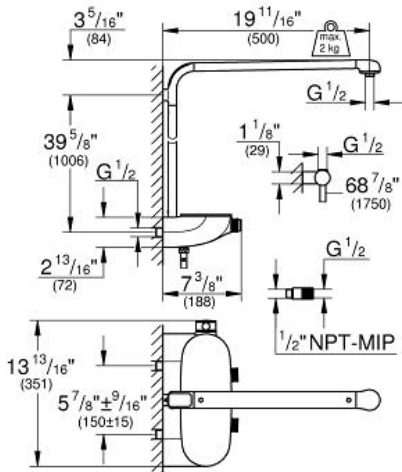

Shower system with thermostat for wall mounting

MODEL # 26379

Pure Freude an Wasser

GROHE

GROHE America, Inc | 200 North Gary Avenue, Suite G, Roselle, IL 60172
Phone: +1 (800) 444-7643 | Fax: +1 (800) 225-2778 | us-customerservice@grohe.com

Product Description:

Shower system with thermostat for wall mounting

Standard Specification:

- Consisting of:
 - Horizontal 500 mm shower arm
 - Exposed SmartControl thermostat
 - Allows change between:
 - Head shower and hand shower (to be ordered separately)**
 - Hand shower wall holder (27 055 000)
 - **GROHE StarLight®** finish
 - **GROHE CoolTouch** No risk of scalding
 - **GROHE TurboStat®** Compact cartridge with wax thermoelement
 - SafeStop at 100°F
 - SmartControl push for ON-OFF, turn for volume adjustment from EcoJoy to Full Flow
 - GROHE EasyReach shower tray made of safety glass
 - **Inner WaterGuide** for a longer life
 - **Twistfree** to prevent hose from twisting
- *Shower head weight of up to 2 kg acceptable
** Recommended: Veris shower head (27 471 000); Power&Soul hand shower (27 673 000)