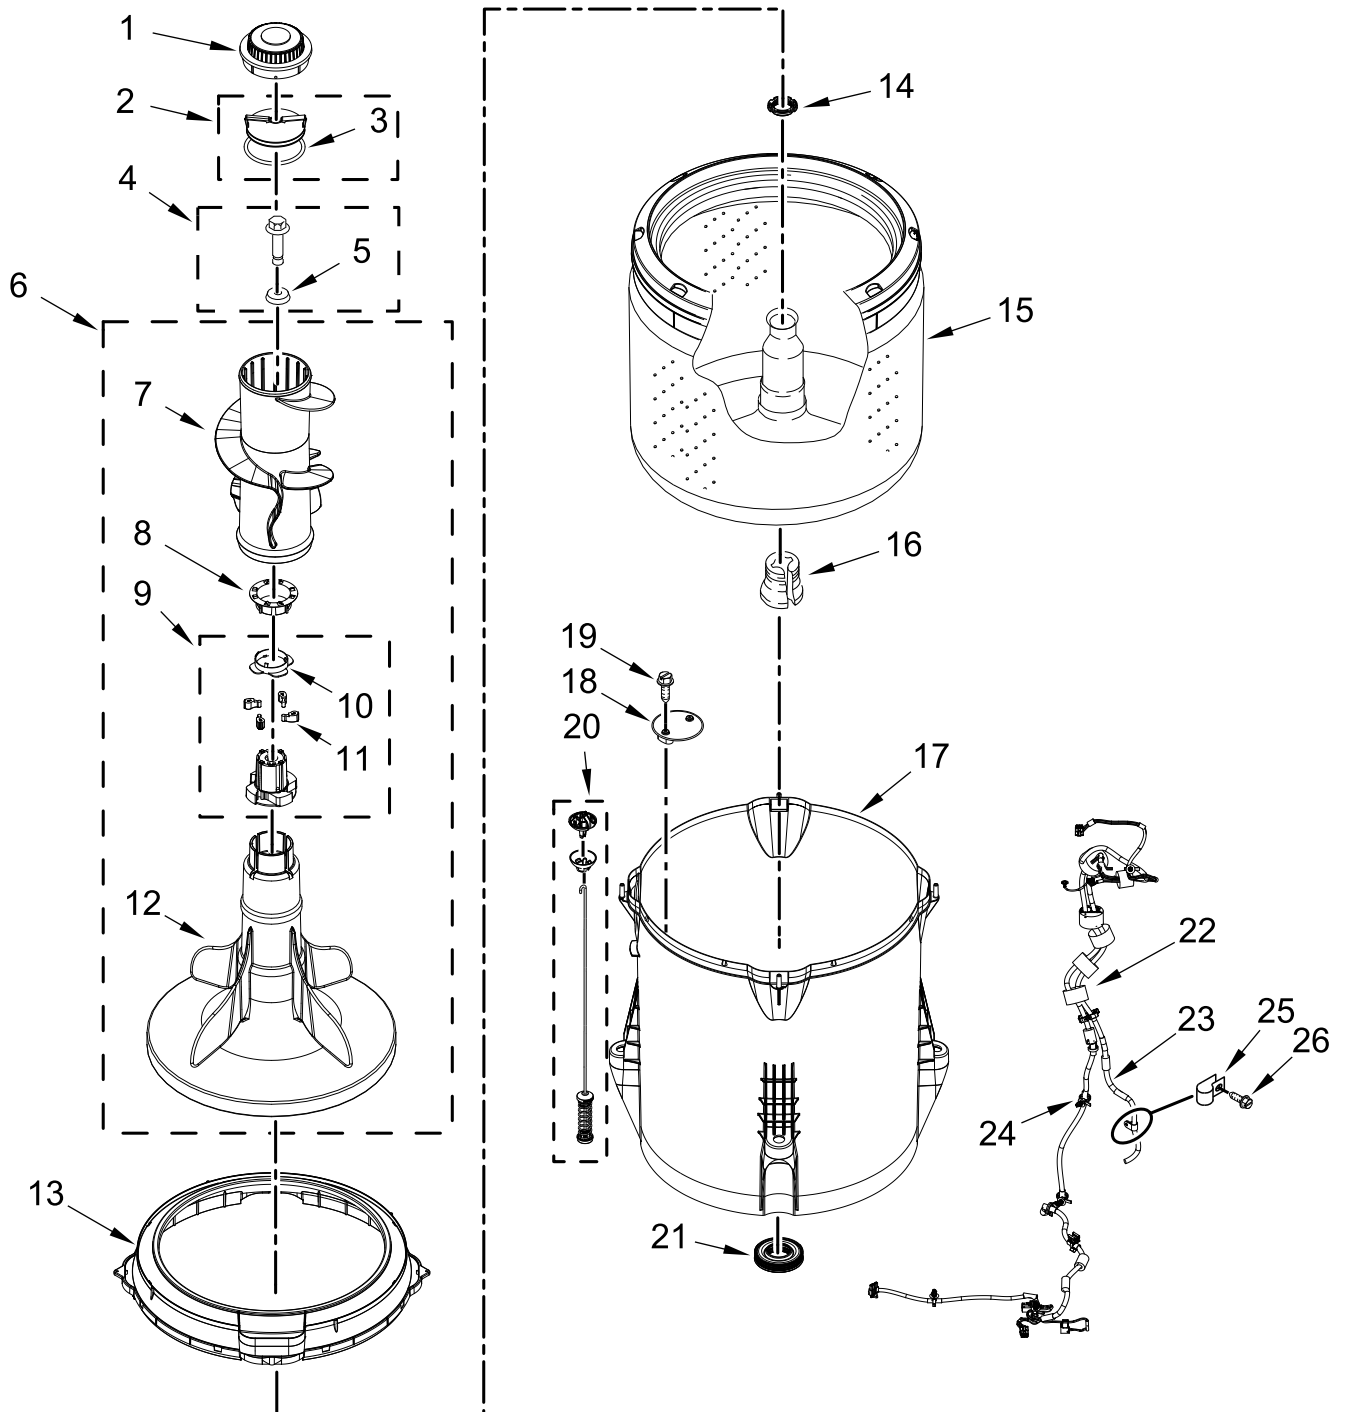

BASKET AND TUB PARTS

BASKET AND TUB PARTS

<u>Illus.</u> <u>No.</u>	<u>Part No.</u>	<u>Description</u>	<u>Illus.</u> <u>No.</u>	<u>Part No.</u>	<u>Description</u>	<u>Illus.</u> <u>No.</u>	<u>Part No.</u>	<u>Description</u>
1	3355758	Cap, Agitator	11	3366877	Dog, Agitator Clutch	20	W10821951	Damper Assembly, Tub Suspension
2	3354733	Cap, Barrier	12	3347288	Agitator			(Set Of 4-Includes Suspension Bushings and Suspension Balls)
3	W10072840	Seal, Inner Cap	13	W10531289	Ring, Tub	21	W10006371	Seal, Tub
4	W10003790	Screw and Washer	14	21366	Nut, Spanner	22	W10736244	Harness, Lower
5	3949550	Washer	15	W10554251	Basket Assembly	23	W10520039	Hose, Pressure Switch
6	3348117	Agitator (Complete)	16	389140	Block, Basket Drive	24	W10267532	Cable Tie
7	3348752	Mover, Clothes	17	W10238320	Tub (Includes Tub Seal)	25	W10005430	Clamp, Cable
8	3350389	Spacer, Thrust	18	W10215093	Filter, Drain Pump	26	8533943	Screw
9	3948431	Cam, Driven	19	8533928	Screw			
10	3363661	Bearing, Cam