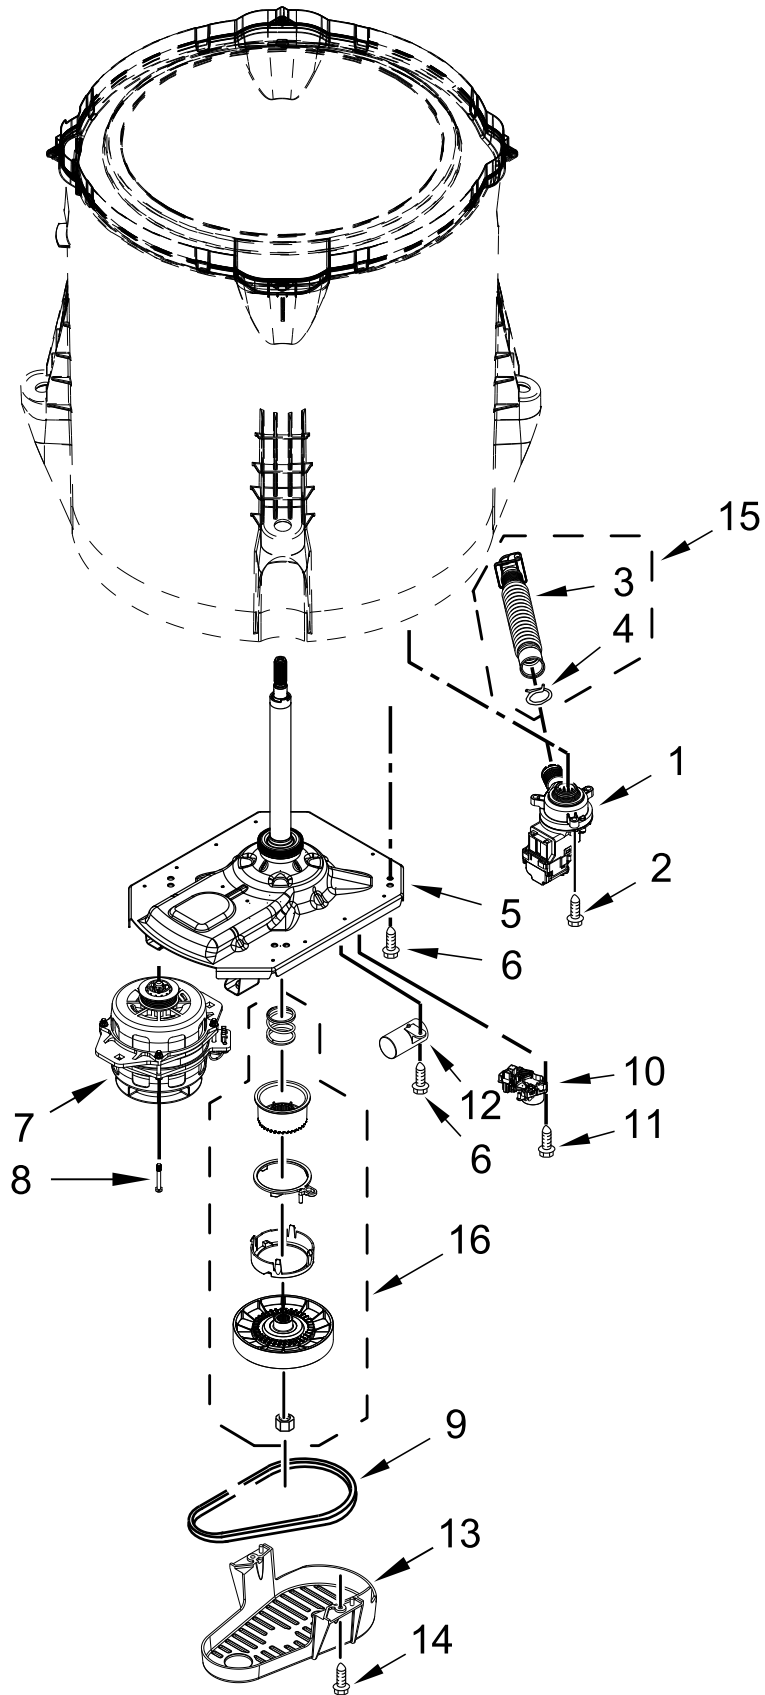

GEARCASE, MOTOR AND PUMP PARTS

GEARCASE, MOTOR AND PUMP PARTS

<u>Illus.</u> <u>No.</u>	<u>Part No.</u>	<u>Description</u>
1	W10775446	Pump Assembly, Drain
2	W10004910	Screw
3	W10763078	Hose, Inner Drain Assembly
4	8317496	Clamp, Hose
5	W10473144	Gearcase Assembly

<u>Illus.</u> <u>No.</u>	<u>Part No.</u>	<u>Description</u>
6	W10249633	Screw
7	W10623547	Motor, Drive
8	W10094780	Screw
9	W10006384	Belt, Drive
10	W10815026	Actuator- Shift
11	9741052	Screw

<u>Illus.</u> <u>No.</u>	<u>Part No.</u>	<u>Description</u>
12	W10625045	Capacitor, Motor Run
13	W10427633	Shield, Pulley Cover
14	357640	Screw
15	W10444123	Hose, Inner Drain Assembly Complete
16	W10721967	Splutch Kit (60Hz)