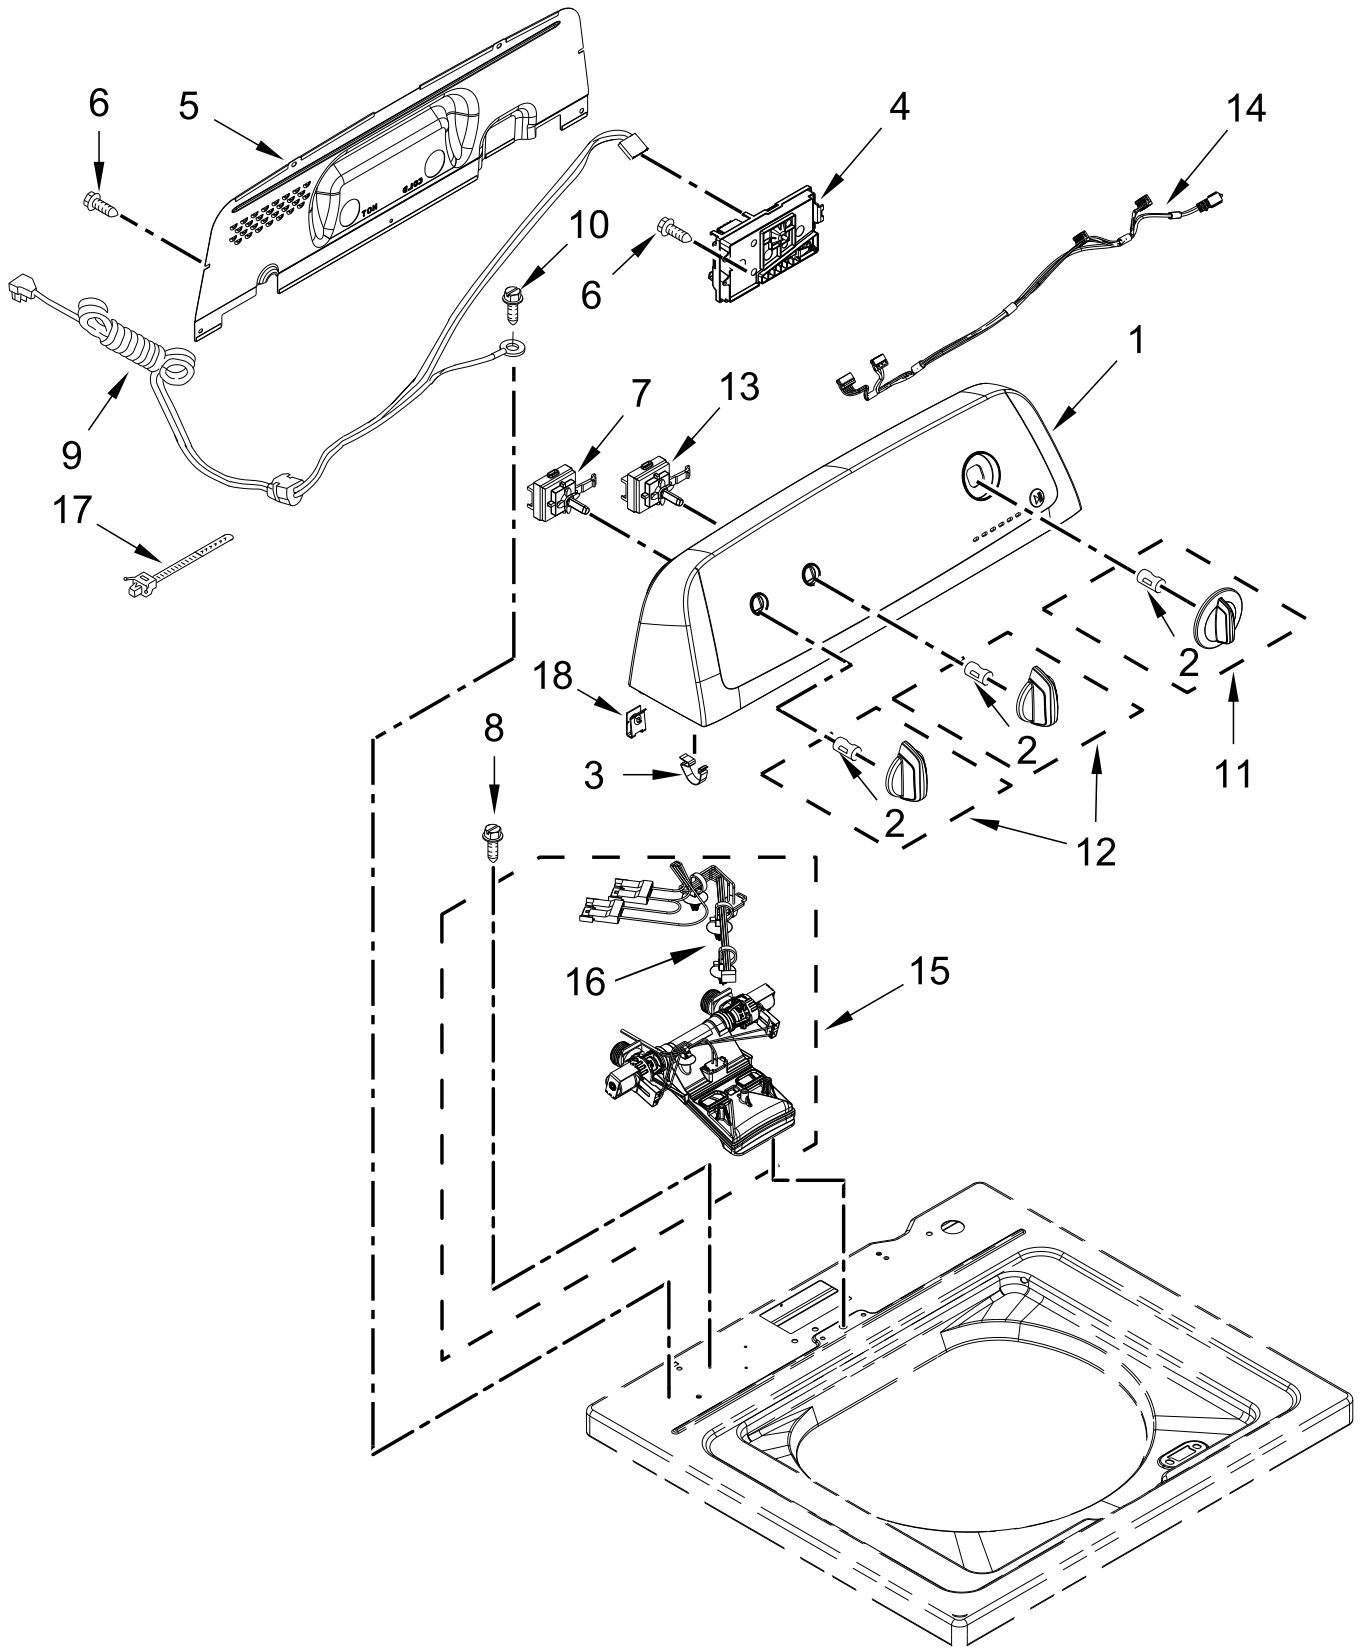

AUTOMATIC WASHER

MODELS:

NTW4516FW1 (White)

TOP AND CABINET PARTS

TOP AND CABINET PARTS

<u>Illus. No.</u>	<u>Part No.</u>	<u>Description</u>
1		Literature Parts
	W10240509	Installation Instructions
	W10867906	Use and Care Guide
	W10740573	Tech Sheet
	W10877525	Energy Guide
	W10864126	Quick Start Guide
2		Top
	W10686433	White
3		Assembly, Lid
	W10251302	White
4	9724509	Bumper, Lid
5	9740848	Screw

<u>Illus. No.</u>	<u>Part No.</u>	<u>Description</u>
6	91770	Hinge, Lid
7	W10119872	Screw
8		Strike, Lid Lock
	W10714899	White
9	W10273971	Screw
10	W10192089	Dispenser, Bleach
11	W10221546	Hose, Outer Drain Assembly
12	21258	Bearing, Lid Hinge
13	90016	Clip, Harness
14	W10682535	Latch, Lid Lock Assembly
15	W10280024	U-Bend, Drain Hose

CONTROLS AND WATER INLET PARTS

CONTROLS AND WATER INLET PARTS

<u>Illus.</u> <u>No.</u>	<u>Part No.</u>	<u>Description</u>
1	W10866219	Panel, Console
2	8536939	Clip, Spring
3	8312709	Clip, Console
4	W10897771	Control Unit Assembly, Machine and Motor
5	W10409320	Panel, Console Rear Cover
6	1157158	Screw
7	W10414398	Switch, Rotary Encoder (4 Position)

<u>Illus.</u> <u>No.</u>	<u>Part No.</u>	<u>Description</u>
8	W10213953	Screw
9	W10711784	Cord, Power
10	3400076	Screw
11		Assembly, Timer Knob
	W10711289	White
12		Assembly, Control Knob
	W10453947	White