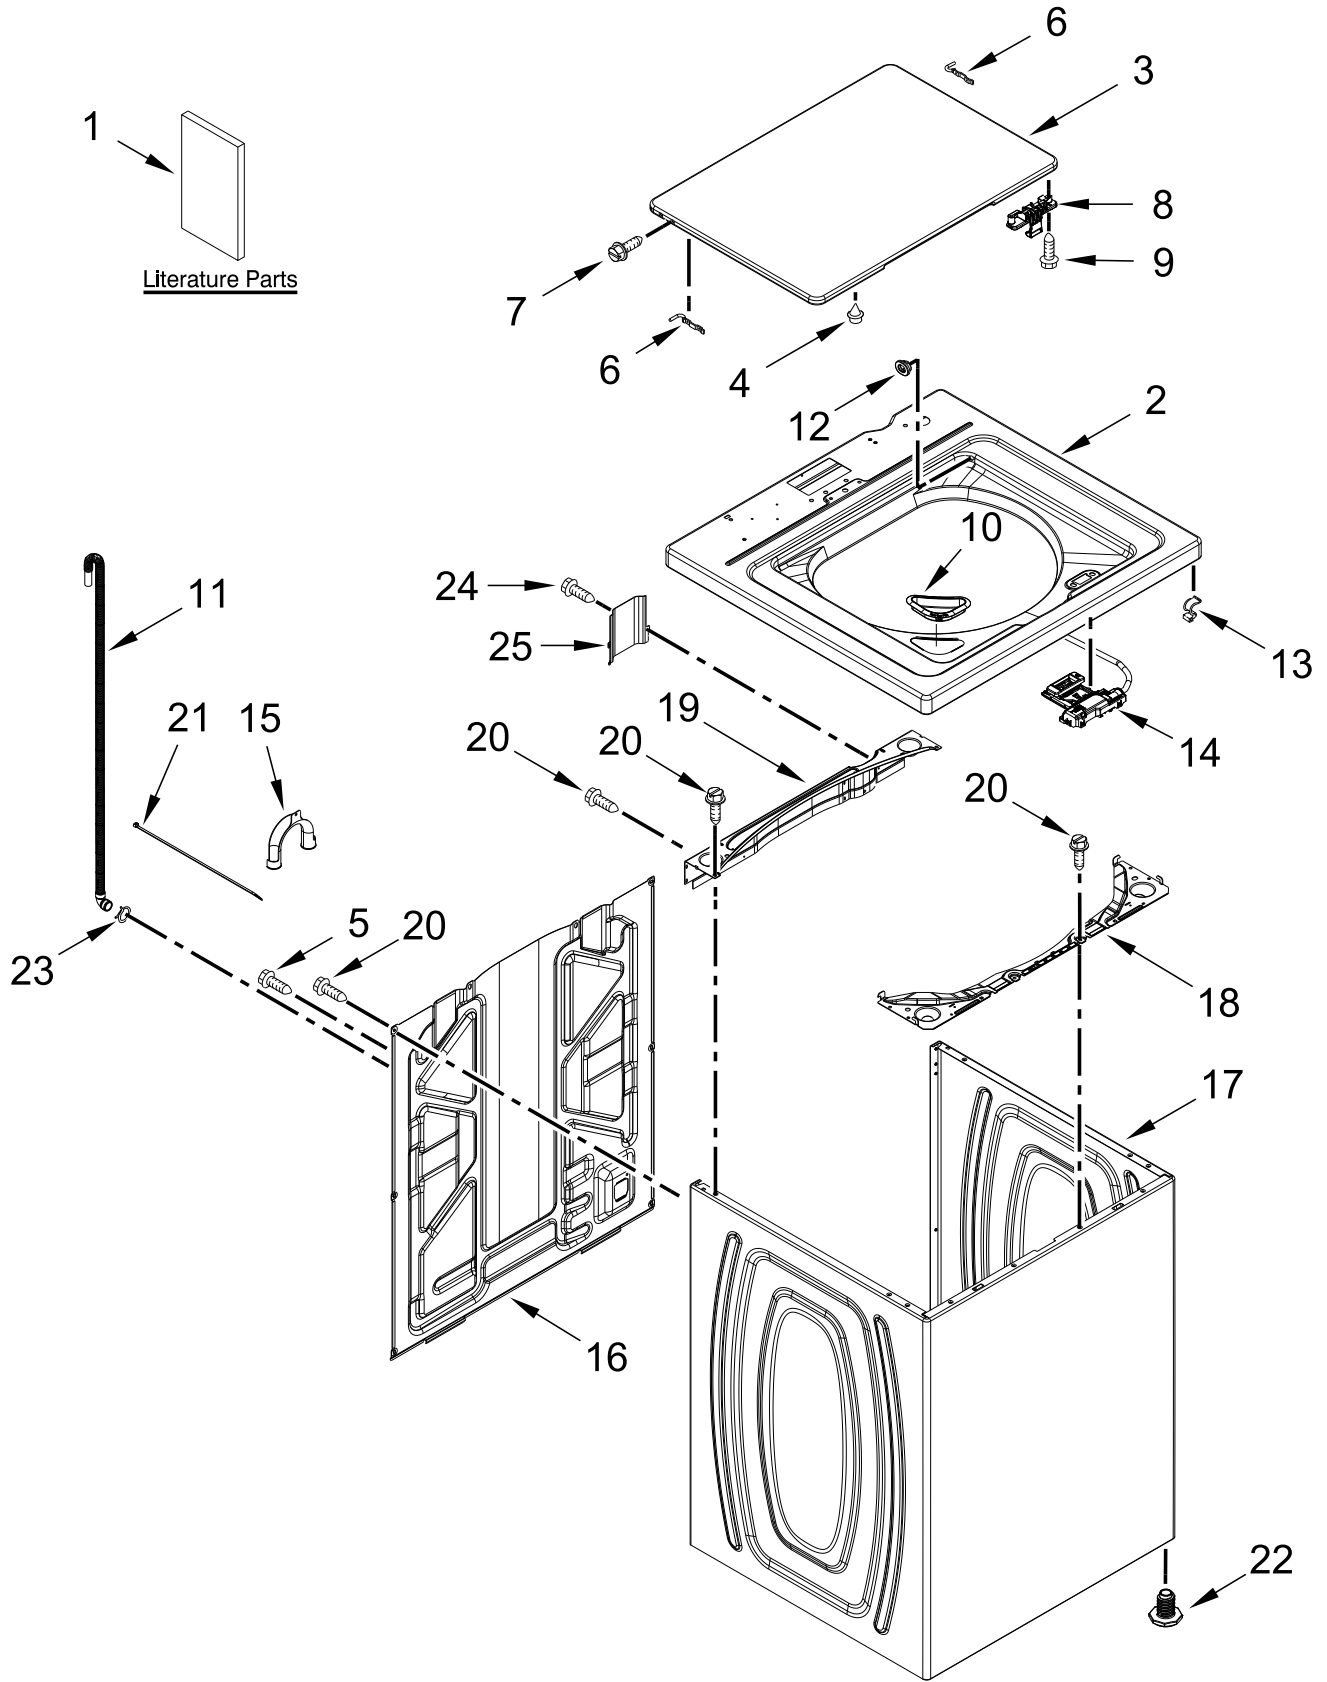

AUTOMATIC WASHER

MODELS:

NTW4516FW1 (White)

TOP AND CABINET PARTS

TOP AND CABINET PARTS

<u>Illus. No.</u>	<u>Part No.</u>	<u>Description</u>
1		Literature Parts
	W10240509	Installation Instructions
	W10867906	Use and Care Guide
	W10740573	Tech Sheet
	W10877525	Energy Guide
	W10864126	Quick Start Guide
2		Top
	W10686433	White
3		Assembly, Lid
	W10251302	White
4	9724509	Bumper, Lid
5	9740848	Screw

<u>Illus. No.</u>	<u>Part No.</u>	<u>Description</u>
6	91770	Hinge, Lid
7	W10119872	Screw
8		Strike, Lid Lock
	W10714899	White
9	W10273971	Screw
10	W10192089	Dispenser, Bleach
11	W10221546	Hose, Outer Drain Assembly
12	21258	Bearing, Lid Hinge
13	90016	Clip, Harness
14	W10682535	Latch, Lid Lock Assembly
15	W10280024	U-Bend, Drain Hose

<u>Illus. No.</u>	<u>Part No.</u>	<u>Description</u>
16	W10250884	Panel, Rear
17		Cabinet
	W10478060	White
18	W10215098	Brace, Cabinet Top - Front
19	W10512626	Brace, Cabinet Top - Rear
20	1157158	Screw
21	W10339879	Tie, Cable
22	W10397994	Foot, Leveling
23	356138	Clamp, Hose
24	3400076	Screw
25	W10676061	Cover, Harness

CONTROLS AND WATER INLET PARTS

CONTROLS AND WATER INLET PARTS

<u>Illus.</u> <u>No.</u>	<u>Part No.</u>	<u>Description</u>
1	W10866219	Panel, Console
2	8536939	Clip, Spring
3	8312709	Clip, Console
4	W10897771	Control Unit Assembly, Machine and Motor
5	W10409320	Panel, Console Rear Cover
6	1157158	Screw
7	W10414398	Switch, Rotary Encoder (4 Position)