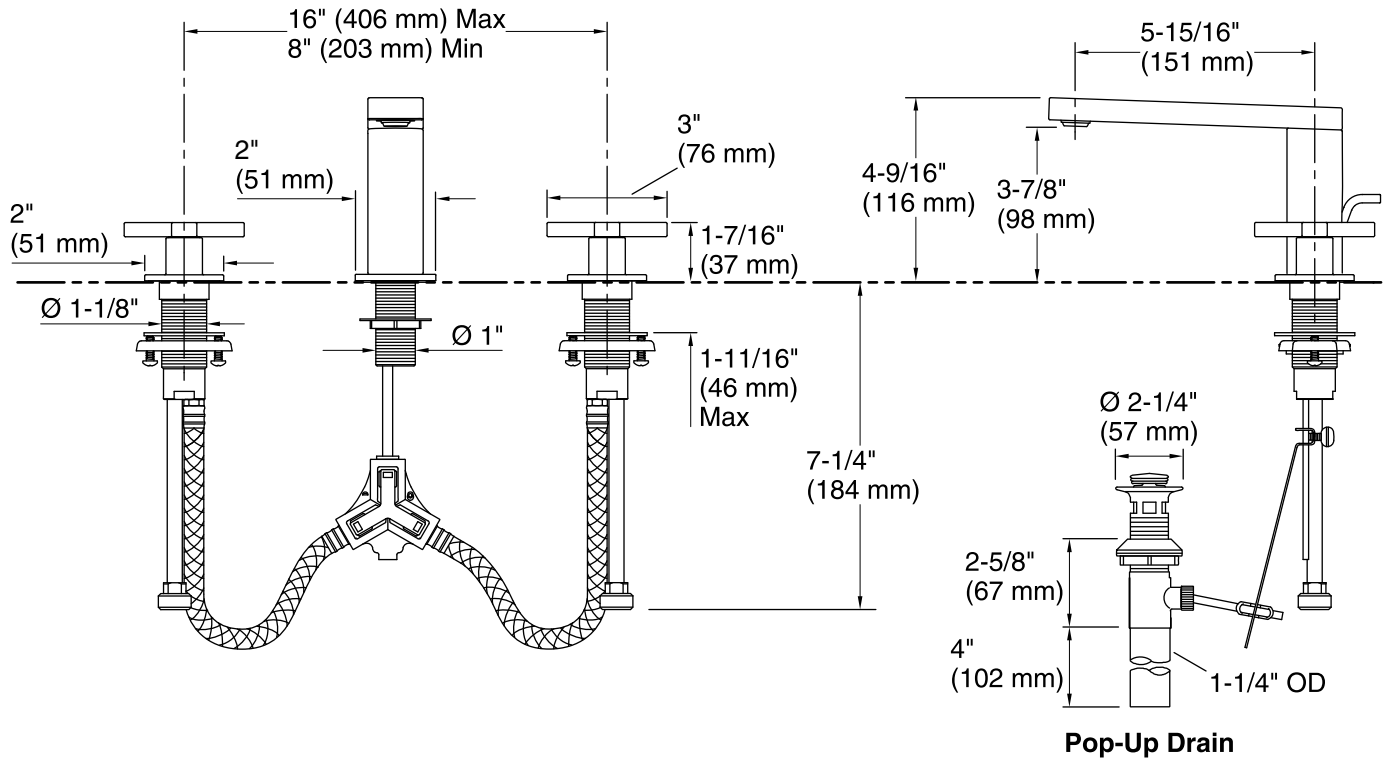

Features

- Metal construction.
- Cross handles.
- NEW Quick-Connect hose connections make widespread faucet installation a snap.
- Handles pre-assembled on valves simplify installation.
- Leak-free ceramic disc valves exceed industry standards by two times for a lifetime of use.
- Stationary spout.
- For 8" (203 mm) or 16" (406 mm) centers.
- Durable KOHLER finishes resist corrosion and tarnishing.
- Complete range of faucets, accessories and showering components to coordinate a full bathroom.
- 1.2 gal/min (4.5 l/min) maximum flow rate [max at 60 psi (4.1 bar)]

Technical Information

All product dimensions are nominal.

Valve body: Machined Brass

Drain with overflow: YES

Drain tailpiece included: YES

included:

Spout:

Spout reach: 5-15/16" (151 mm)

Handle clearance: 1-1/2" (38 mm)

Faucet:

Flow rate: 1.2 gal/min (4.5 l/min)

Pressure: 60 psi (4.1 bar)

Notes

Install this product according to the installation guide.

ADA compliant when installed to the specific requirements of these regulations.