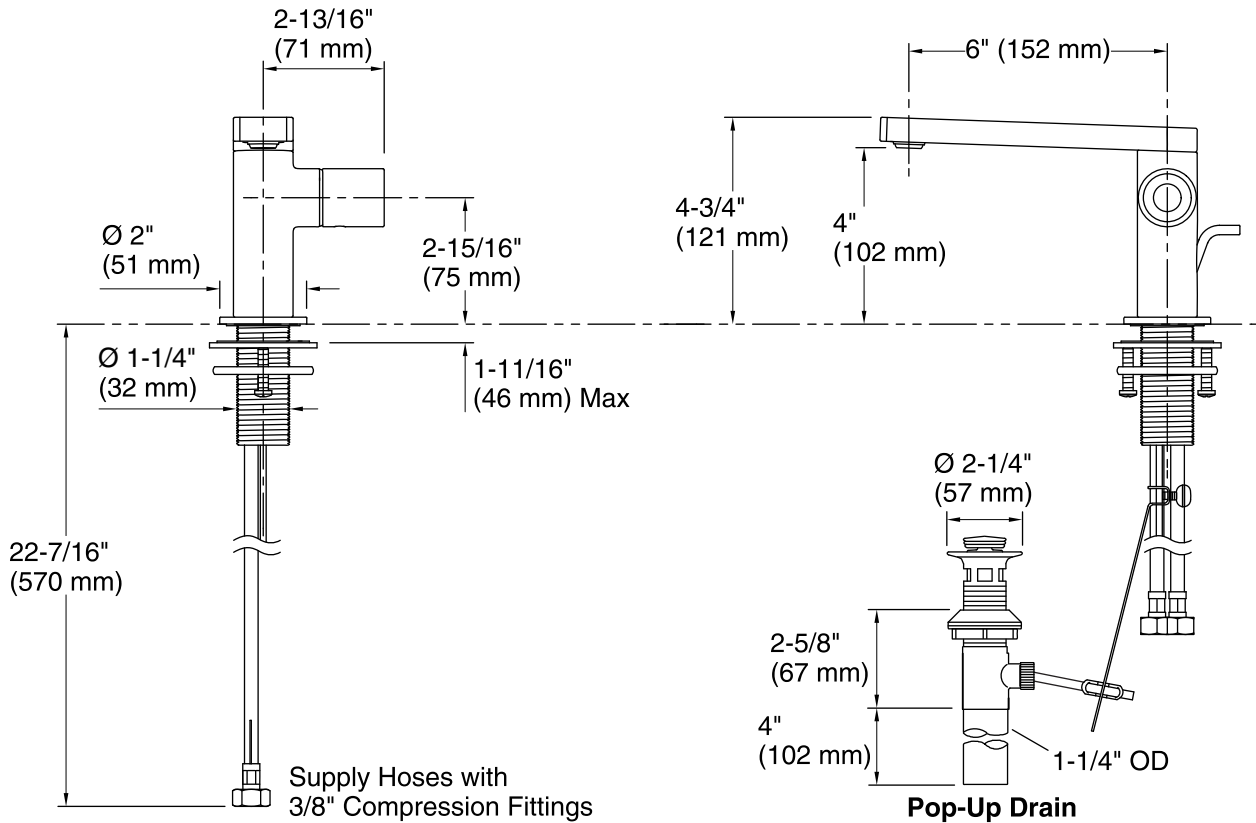

Features

- Metal construction.
- Cylindrical handle with unique actuation.
- Leak-free ceramic disc valves exceed industry standards by two times for a lifetime of use.
- Temperature memory allows faucet to be turned on and off at any temperature setting.
- High-temperature limit setting for added safety.
- Single-hole mounting.
- Durable KOHLER finishes resist corrosion and tarnishing.
- Complete range of faucets, accessories and showering components to coordinate a full bathroom.
- 1.2 gal/min (4.5 l/min) maximum flow rate [max at 60 psi (4.1 bar)]
- Not for use with Lavatories with centerset drillings

Color	Code	Description
	CP	Polished Chrome
	TT	Vibrant Titanium

Technical Information

All product dimensions are nominal.

Valve body: Cast Brass

Drain with overflow: YES

Drain tailpiece included: YES

Spout:

Spout reach: 5-15/16" (151 mm)

Faucet:

Flow rate: 1.2 gal/min (4.5 l/min)

Pressure: 60 psi (4.1 bar)

Notes

Install this product according to the installation guide.

ADA compliant when installed to the specific requirements of these regulations.