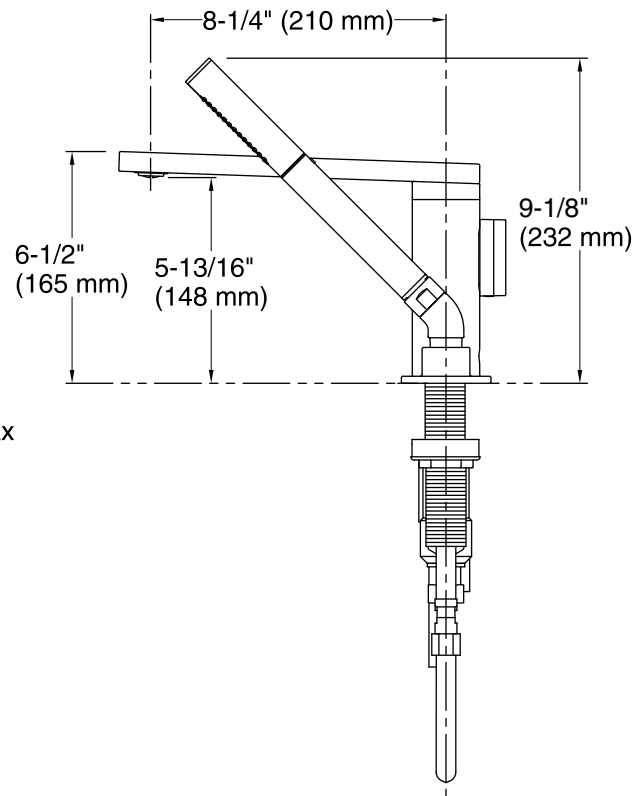

Features

- Metal construction.
- Leak-free ceramic disc valves exceed industry standards by two times for a lifetime of use.
- Single-function handshower with 60" (1524 mm) length hose.
- Temperature memory allows faucet to be turned on and off at any temperature setting.
- High-temperature limit setting for added safety.
- Deck-mount
- Durable KOHLER finishes resist corrosion and tarnishing.
- Complete range of faucets, accessories and showering components to coordinate a full bathroom.
- 8 gal/min (30.3 l/min) maximum flow rate [max at 45 psi (3.1 bar)]

Available Color/Finishes

Color tiles intended for reference only.

Color	Code	Description
	CP	Polished Chrome
	TT	Vibrant Titanium

Technical Information

All product dimensions are nominal.

Valve body: Machined Brass

Spout:

Spout reach: 8-1/4" (210 mm)

Handle clearance: 1-15/16" (49 mm)

Faucet:

Flow rate: 8 gal/min (30.3 l/min)

Pressure: 45 psi (3.1 bar)

Handshower:

Rated maximum flow: 2 gal/min (7.6 l/min)

Pressure: 45 psi (3.1 bar)

Notes

Install this product according to the installation guide.