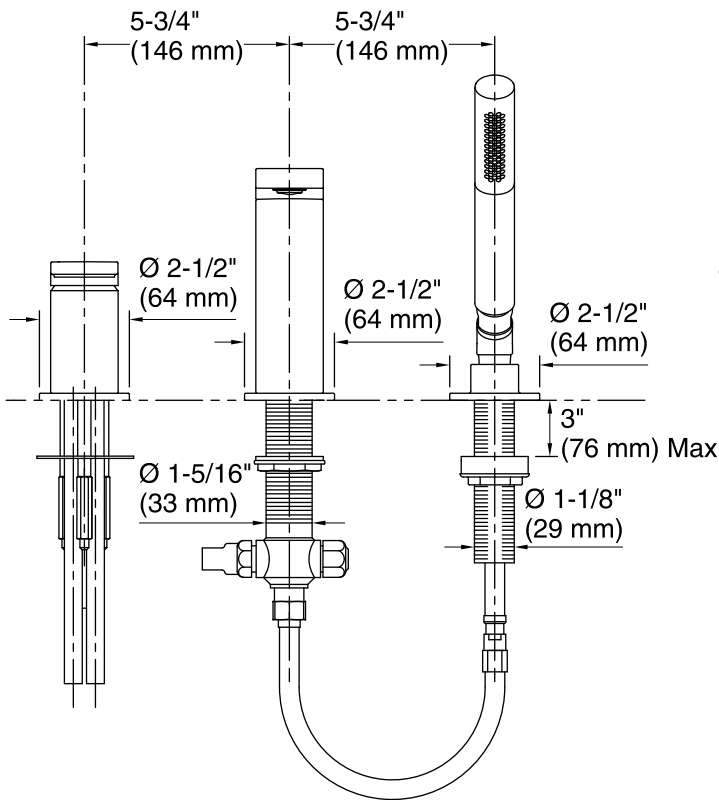

Features

- Metal construction.
- Leak-free ceramic disc valves exceed industry standards by two times for a lifetime of use.
- Single-function handshower with 60" (1524 mm) length hose.
- Temperature memory allows faucet to be turned on and off at any temperature setting.
- High-temperature limit setting for added safety.
- Deck-mount
- Durable KOHLER finishes resist corrosion and tarnishing.
- Complete range of faucets, accessories and showering components to coordinate a full bathroom.
- 8 gal/min (30.3 l/min) maximum flow rate [max at 45 psi (3.1 bar)]

Available Color/Finishes

Color tiles intended for reference only.

Color	Code	Description
	CP	Polished Chrome
	TT	Vibrant Titanium

Technical Information

All product dimensions are nominal.

Valve body: Machined Brass

Spout:

Spout reach: 8-1/4" (210 mm)

Handle clearance: 1-15/16" (49 mm)

Faucet:

Flow rate: 8 gal/min (30.3 l/min)

Pressure: 45 psi (3.1 bar)

Handshower:

Rated maximum flow: 2 gal/min (7.6 l/min)

Pressure: 45 psi (3.1 bar)

Notes

Install this product according to the installation guide.