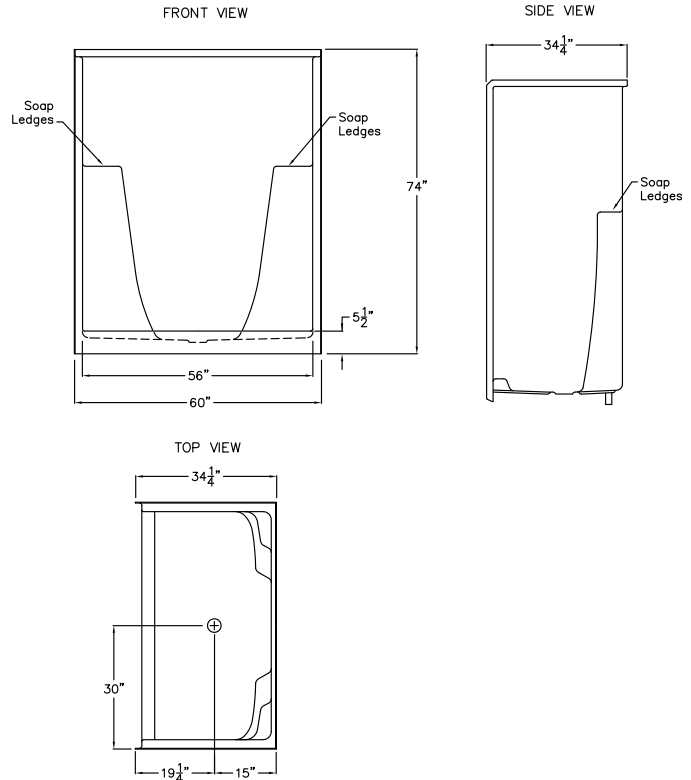

G 6034 SH NS

60" x 34.25" x 74"

Enclosure: up to 56" x 67.5"

FEATURES

FINISH	PRODUCT	PIECES	WALL
AcryIX™ Applied Acrylic	Shower	One	Smooth

Due to the nature of the materials, dimensions may vary +/- 0.5".

OPTIONS

WHIRLPOOL	AcryIX™ COLORS	SOLID SURFACE COLORS	ACCESSORIES
N/A	White, Bone, Biscuit	Solids or Naturals	Drain

TECHNICAL INFORMATION

WT	LOAD FACTOR	HANDED BY	CODES
185	1.35	Center Drain	ANSI 124.1, UPC

WARRANTY