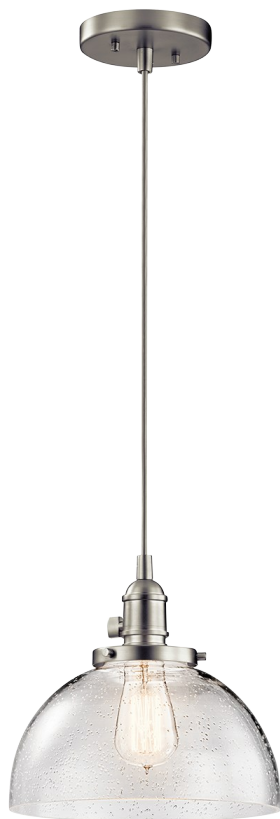

## 1 Light Avery Mini Pendant - Brushed Nickel NI

43853NI (Brushed Nickel)

Project Name: \_\_\_\_\_  
 Location: \_\_\_\_\_  
 Type: \_\_\_\_\_  
 Qty: \_\_\_\_\_  
 Comments: \_\_\_\_\_

### Ordering Information

Product ID	43853NI
Finish	Brushed Nickel
Available Finishes	CH, NI, OZ
Collection	Avery Collection

### Dimensions

Base Backplate	5.00 DIA
Weight	3.50 LBS

### Specifications

Material	Glass
Diffuser Description	Clear Seeded