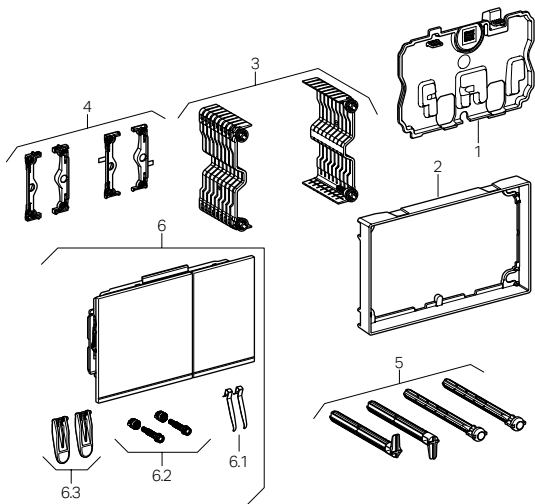

### Geberit Sigma60 Actuators (2016 Version)

115.640

Item	Model No.	Description	List Price
1	243.423.00.1	Protection plate Sigma60 (2016)	\$69.00
2	243.413.00.1	Compensation frame Sigma60 (2016)	151.00
3	243.414.00.1	Distance element Sigma60 (2016) set-2	32.00
4	243.424.00.1	Adapter Set Sigma60 (2016)	42.00
5	242.588.00.1	Actuator rod set for Omega and Sigma60	19.00
6	243.415.GH.1	Actuator plate Sigma60 (2016), Bright Chrome	599.00
6	243.415.SI.1	Actuator plate Sigma60 (2016), White Glass	535.00
6	243.415.SJ.1	Actuator plate Sigma60, Black Glass	535.00
6	243.415.SQ.1	Actuator plate Sigma60 (2016), Umber Glass	535.00
6.1	813.514.00.1	Spring for actuator plate	2.00
6.2	242.920.00.1	Stopper pin for Sigma60/Omega60 set-2	5.00
6.3	243.422.00.1	Rocker actuator plate Sigma60 (2016) set	21.00

### Geberit Sigma60 Actuators

115.795/115.796/115.792 Actuator Dimensions: 8.7" x 5.5" (22.1 cm x 13.9 cm)

Item	Model No.	Description	List Price
1	242.583.00.1	Protection plate	\$13.00
2	242.576.00.1	Protection box	17.00
3	242.582.00.1	Mounting frame with compensation frame	110.00
3.1	242.584.00.1	Compensation frame	79.00
4	242.579.00.1	Protection box compensation frame	24.00
5	115.796.GH.1	Brushed Chrome trim set	427.00
5.1	813.514.00.1	Spring for actuator plate	2.00
5.2	242.920.00.1	Stopper pin for Omega60/Sigma60 set-2	5.00
5.3	243.278.00.1	Rocker plate for Omega60/Sigma60 set-2	10.00
6	242.588.00.1	Actuator rod set for Omega and Sigma60	19.00
7	242.544.GH.1	Cover plate, Brushed Chrome	124.00