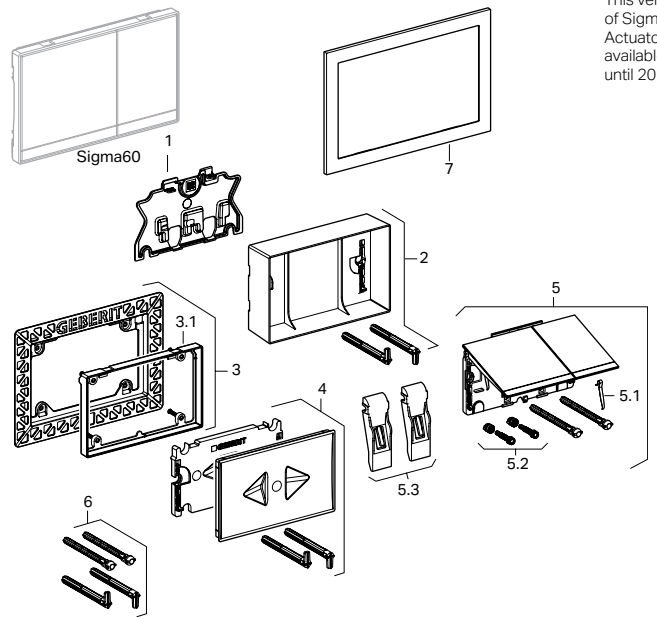

### Geberit Sigma60 Actuators (2016 Version)

115.640

Item	Model No.	Description	List Price
1	243.423.00.1	Protection plate Sigma60 (2016)	\$69.00
2	243.413.00.1	Compensation frame Sigma60 (2016)	151.00
3	243.414.00.1	Distance element Sigma60 (2016) set-2	32.00
4	243.424.00.1	Adapter Set Sigma60 (2016)	42.00
5	242.588.00.1	Actuator rod set for Omega and Sigma60	19.00
6	243.415.GH.1	Actuator plate Sigma60 (2016), Bright Chrome	599.00
6	243.415.SI.1	Actuator plate Sigma60 (2016), White Glass	535.00
6	243.415.SJ.1	Actuator plate Sigma60, Black Glass	535.00
6	243.415.SQ.1	Actuator plate Sigma60 (2016), Umber Glass	535.00
6.1	813.514.00.1	Spring for actuator plate	2.00
6.2	242.920.00.1	Stopper pin for Sigma60/Omega60 set-2	5.00
6.3	243.422.00.1	Rocker actuator plate Sigma60 (2016) set	21.00

### Geberit Sigma60 Actuators

115.795/115.796/115.792 Actuator Dimensions: 8.7" x 5.5" (22.1 cm x 13.9 cm)

Item	Model No.	Description	List Price
1	242.583.00.1	Protection plate	\$13.00
2	242.576.00.1	Protection box	17.00
3	242.582.00.1	Mounting frame with compensation frame	110.00
3.1	242.584.00.1	Compensation frame	79.00
4	242.579.00.1	Protection box compensation frame	24.00
5	115.796.GH.1	Brushed Chrome trim set	427.00
5.1	813.514.00.1	Spring for actuator plate	2.00
5.2	242.920.00.1	Stopper pin for Omega60/Sigma60 set-2	5.00
5.3	243.278.00.1	Rocker plate for Omega60/Sigma60 set-2	10.00
6	242.588.00.1	Actuator rod set for Omega and Sigma60	19.00
7	242.544.GH.1	Cover plate, Brushed Chrome	124.00